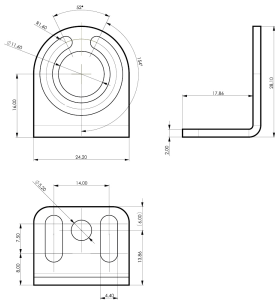

Angle

Product-Nr.	210200-25
EAN:	4260556626093
Model:	Montagewinkel TUBELED_25
Order number:	210200-25
Model:	Montagewinkel TUBELED_25
Type:	Angle
Amount:	1 pair
Suitable for:	TUBELED_25, TUBELED_25 RGB-W
Material:	Material: Stainless steel V2A
Dimensions (mm):	20 mm x 20 mm x 25 mm (~0,79" x ~0,79" x ~0,98")
Attachment to luminaire:	Bracket for mounting on the end covers of the luminaire
Weight (net):	50 g (~2 oz)
Gross weight:	100 g (~4 oz)
Feature:	Mounted LED luminaire rotatable 180° in rotation axis