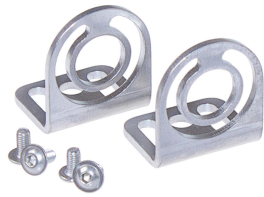

Angle

Product-Nr.	210200-25
EAN:	4260556626093
Model:	Montagewinkel TUBELED_25
Order number:	210200-25
Model:	Montagewinkel TUBELED_25
Type:	Angle
Amount:	1 pair
Suitable for:	TUBELED_25, TUBELED_25 RGB-W
Material:	Material: Stainless steel V2A
Dimensions (mm):	20 mm x 20 mm x 25 mm (~0,79" x ~0,79" x ~0,98")
Attachment to luminaire:	Bracket for mounting on the end covers of the luminaire
Weight (net):	50 g (~2 oz)
Gross weight:	100 g (~4 oz)
Feature:	Mounted LED luminaire rotatable 180° in rotation axis