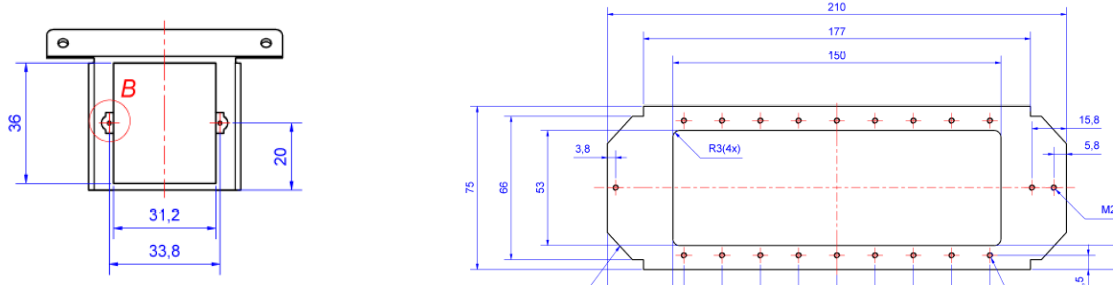

Abbildung

Illustration