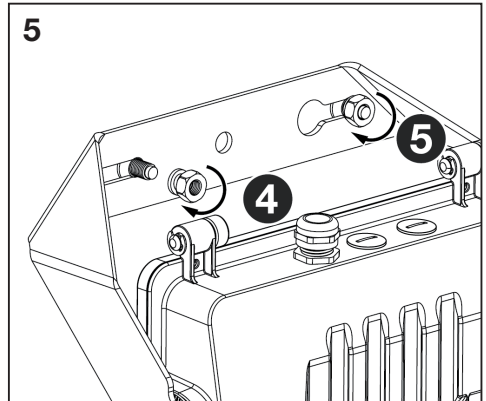

FLOODLIGHT FLEX DALI

1

	d
40W	120
80W	143
130W	175
180W	175
250W	206
360W	250
450W	313