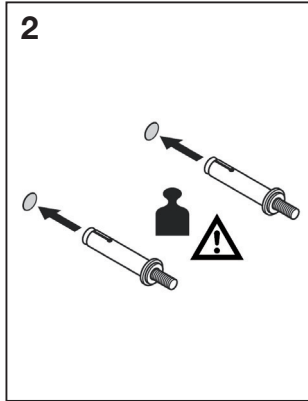

FLOODLIGHT FLEX DALI

1

	d
40W	120
80W	143
130W	175
180W	175
250W	206
360W	250
450W	313