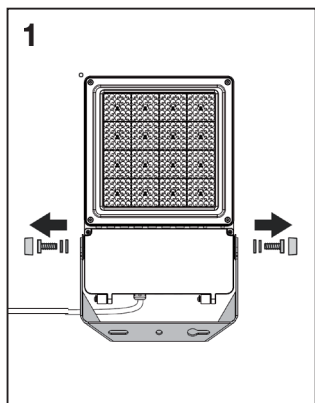

FLOODLIGHT FLEX DALI

4

1 2 ... x

| | C10A | B16A | C16A |
|------|------|------|------|
| 40W | 8 | 8 | 14 |
| 80W | 8 | 8 | 14 |
| 130W | 8 | 9 | 14 |
| 180W | 5 | 5 | 8 |
| 250W | 4 | 4 | 7 |
| 360W | 4 | 4 | 6 |
| 450W | 3 | 4 | 5 |

FLOODLIGHT FLEX DALI

1

| | d |
|------|-----|
| 40W | 120 |
| 80W | 143 |
| 130W | 175 |
| 180W | 175 |
| 250W | 206 |
| 360W | 250 |
| 450W | 313 |

FLOODLIGHT FLEX DALI

FLOODLIGHT FLEX DALI

Points de collecte sur www.quefairedemesdechets.fr