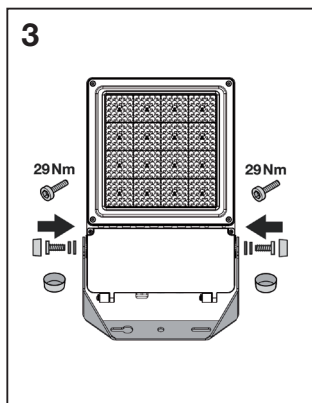

FLOODLIGHT FLEX DALI

4

1 2 ... x

| | C10A | B16A | C16A |
|------|------|------|------|
| 40W | 8 | 8 | 14 |
| 80W | 8 | 8 | 14 |
| 130W | 8 | 9 | 14 |
| 180W | 5 | 5 | 8 |
| 250W | 4 | 4 | 7 |
| 360W | 4 | 4 | 6 |
| 450W | 3 | 4 | 5 |

FLOODLIGHT FLEX DALI

1

| | d |
|------|-----|
| 40W | 120 |
| 80W | 143 |
| 130W | 175 |
| 180W | 175 |
| 250W | 206 |
| 360W | 250 |
| 450W | 313 |

FLOODLIGHT FLEX DALI

FLOODLIGHT FLEX DALI

Points de collecte sur www.quefairedemesdechets.fr