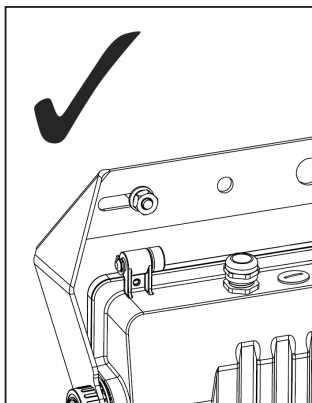

FLOODLIGHT FLEX DALI

1

	d
40W	120
80W	143
130W	175
180W	175
250W	206
360W	250
450W	313