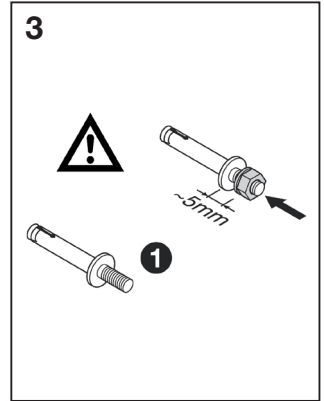

FLOODLIGHT FLEX DALI

1

	d
40W	120
80W	143
130W	175
180W	175
250W	206
360W	250
450W	313