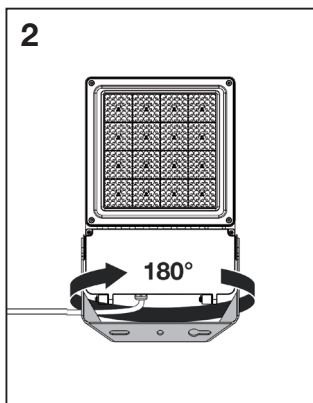

FLOODLIGHT FLEX DALI

4

1 2 ... x

| | C10A | B16A | C16A |
|------|------|------|------|
| 40W | 8 | 8 | 14 |
| 80W | 8 | 8 | 14 |
| 130W | 8 | 9 | 14 |
| 180W | 5 | 5 | 8 |
| 250W | 4 | 4 | 7 |
| 360W | 4 | 4 | 6 |
| 450W | 3 | 4 | 5 |

FLOODLIGHT FLEX DALI

1

| | d |
|------|-----|
| 40W | 120 |
| 80W | 143 |
| 130W | 175 |
| 180W | 175 |
| 250W | 206 |
| 360W | 250 |
| 450W | 313 |

FLOODLIGHT FLEX DALI

FLOODLIGHT FLEX DALI

Points de collecte sur www.quefairedemesdechets.fr