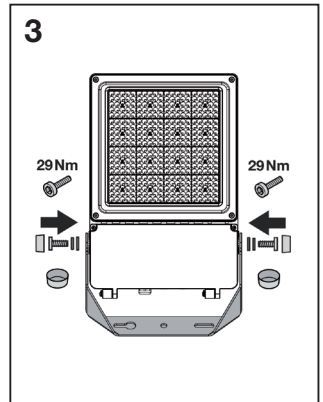

FLOODLIGHT FLEX

Type	W			
	100%	85%	70%	55%
40W	40	34	28	22
80W	80	68	56	44
130W	130	110.5	91	71.5
180W	180	153	126	99
250W	250	212.5	175	137.5
360W	360	306	252	198
450W	450	382.5	315	247.5

lm			
100%	85%	70%	55%
100%	~88%	~75%	~62%