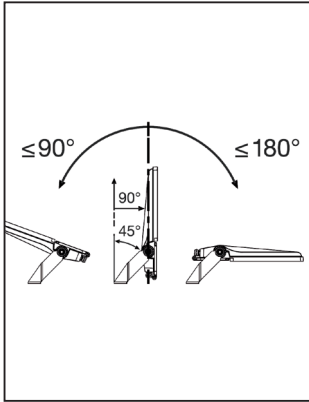

FLOODLIGHT FLEX

Type	W			
	100%	85%	70%	55%
40W	40	34	28	22
80W	80	68	56	44
130W	130	110.5	91	71.5
180W	180	153	126	99
250W	250	212.5	175	137.5
360W	360	306	252	198
450W	450	382.5	315	247.5

lm			
100%	85%	70%	55%
100%	~88%	~75%	~62%