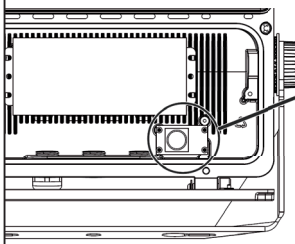

FLOODLIGHT FLEX

Type	W			
	100%	85%	70%	55%
40W	40	34	28	22
80W	80	68	56	44
130W	130	110.5	91	71.5
180W	180	153	126	99
250W	250	212.5	175	137.5
360W	360	306	252	198
450W	450	382.5	315	247.5

lm			
100%	85%	70%	55%
100%	~88%	~75%	~62%