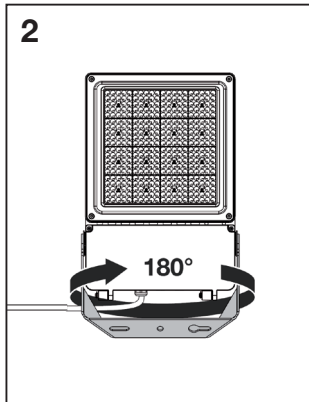

FLOODLIGHT FLEX

Type	W			
	100%	85%	70%	55%
40W	40	34	28	22
80W	80	68	56	44
130W	130	110.5	91	71.5
180W	180	153	126	99
250W	250	212.5	175	137.5
360W	360	306	252	198
450W	450	382.5	315	247.5

lm			
100%	85%	70%	55%
100%	~88%	~75%	~62%