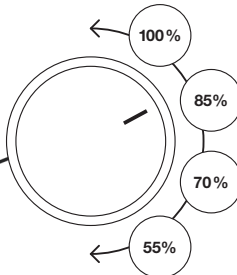

FLOODLIGHT FLEX

Type	W			
	100%	85%	70%	55%
40W	40	34	28	22
80W	80	68	56	44
130W	130	110.5	91	71.5
180W	180	153	126	99
250W	250	212.5	175	137.5
360W	360	306	252	198
450W	450	382.5	315	247.5

lm			
100%	85%	70%	55%
100%	~88%	~75%	~62%