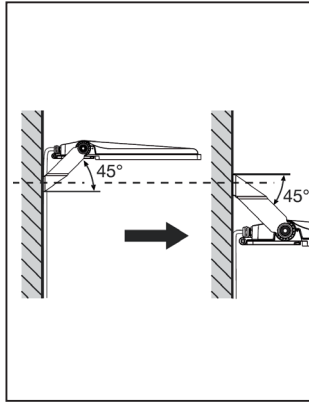

FLOODLIGHT FLEX

Type	W			
	100%	85%	70%	55%
40W	40	34	28	22
80W	80	68	56	44
130W	130	110.5	91	71.5
180W	180	153	126	99
250W	250	212.5	175	137.5
360W	360	306	252	198
450W	450	382.5	315	247.5

lm			
100%	85%	70%	55%
100%	~88%	~75%	~62%