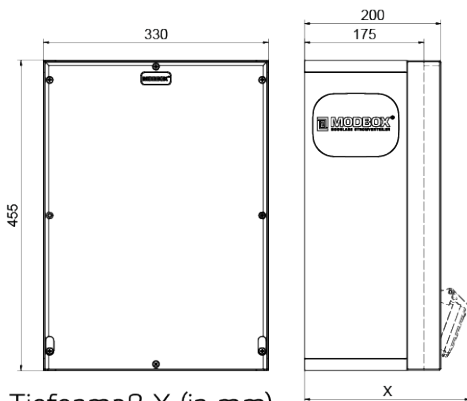

rubber - wall mounted combination units

| Product description | |
|---------------------|--|
| BALS-Prd.-Nr | 5403469 |
| EAN | 4024941401753 |
| Product category | MODBOX, MODBOX |
| Specification/Norm | DIN EN 61439-3, DIN EN 61439-3 |
| Protection degree | IP67, IP67 |
| Colour of appliance | Housing top similar black RAL 9017, Housing bottom similar black RAL 9017, Housing top similar black RAL 9017, Housing bottom similar black RAL 9017 |
| Height | 455mm, 455mm |
| Width | 330mm, 330mm |
| Depth | 200mm, 200mm |

| Product description | |
|---------------------|------------|
| RDF factor | 0.78, 0.78 |
| Rated current InA | 40, 40 |

| Logistics data | |
|----------------|-------------------|
| Weight/pcs | 15.098 kg / Piece |
| Packaging | Carton |
| Content amount | 1 ST |
| Length | 590 mm |
| Width | 380 mm |
| Height | 281 mm |
| Weight | 16.038 kg |
| Volume | 63,000.2 ccm |

Tiefenmaß X (in mm)

| Bezeichnung | IP44 | IP67 |
|--------------------|------|------|
| Schutzk. Steckdose | 179 | 242 |
| CEE 16A 3p | 227 | 233 |
| CEE 16A 4p | 233 | 236 |
| CEE 16A 5p | 237 | 237 |