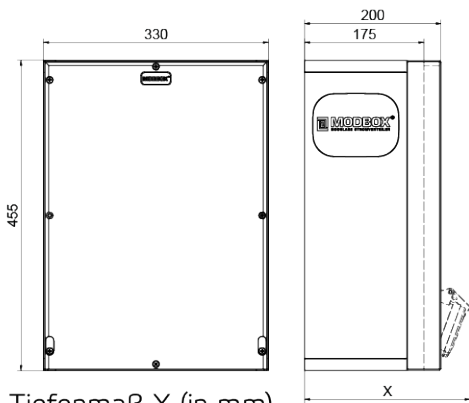

rubber - wall mounted combination units

Product description	
BALS-Prd.-Nr	5403432
EAN	4024941400237
Product category	MODBOX, MODBOX
Specification/Norm	DIN EN 61439-3, DIN EN 61439-3
Protection degree	IP54, IP54
Colour of appliance	Housing top similar black RAL 9017, Housing bottom similar black RAL 9017, Housing top similar black RAL 9017, Housing bottom similar black RAL 9017
Height	455mm, 455mm
Width	330mm, 330mm
Depth	200mm, 200mm

Product description	
RDF factor	0.69, 0.69
Rated current InA	40, 40

Logistics data	
Weight/pcs	14.992 kg / Piece
Packaging	Carton
Content amount	1 ST
Length	320 mm
Width	346 mm
Height	511 mm
Weight	15.702 kg
Volume	56,577.92 ccm

Tiefenmaß X (in mm)

Bezeichnung	IP44	IP67
Schutzk. Steckdose	179	242
CEE 16A 3p	227	233
CEE 16A 4p	233	236
CEE 16A 5p	237	237

Bezeichnung	IP44	IP67
CEE 32A 3p / 4p	241	245
CEE 32A 5p	243	247
CEE 63A 3p / 4p / 5p	259	259