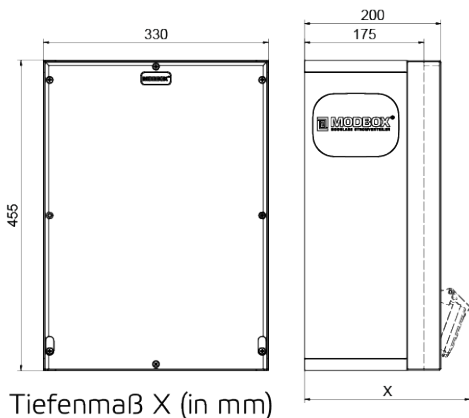

rubber - wall mounted combination units

Product description	
BALS-Prd.-Nr	5403446
EAN	4024941401296
Product category	MODBOX, MODBOX
Protection degree	IP54, IP54
Colour of appliance	Housing top similar black RAL 9017, Housing bottom similar black RAL 9017, Housing top similar black RAL 9017, Housing bottom similar black RAL 9017
Height	455mm, 455mm
Width	330mm, 330mm
Depth	200mm, 200mm
RDF factor	0.67, 0.67

Logistics data	
Weight/pcs	0.0 kg / Piece
Packaging	Carton
Content amount	1 ST
Length	590 mm
Width	380 mm
Height	281 mm
Weight	0.94 kg
Volume	63,000.2 ccm

Tiefenmaß X (in mm)

Bezeichnung	IP44	IP67
Schutzk. Steckdose	179	242
CEE 16A 3p	227	233
CEE 16A 4p	233	236
CEE 16A 5p	237	237