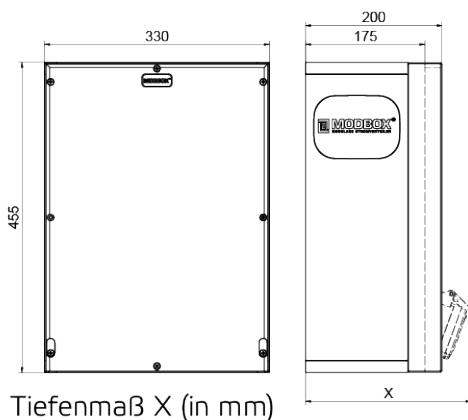

rubber - wall mounted combination units

Product description	
BALS-Prd.-Nr	5403449
EAN	4024941401326
Product category	MODBOX, MODBOX
Protection degree	IP54, IP54
Colour of appliance	Housing top similar black RAL 9017, Housing bottom similar black RAL 9017, Housing top similar black RAL 9017, Housing bottom similar black RAL 9017
Height	455mm, 455mm
Width	330mm, 330mm
Depth	200mm, 200mm
RDF factor	0.64, 0.64

Logistics data	
Weight/pcs	14.946 kg / Piece
Packaging	Carton
Content amount	1 ST
Length	590 mm
Width	380 mm
Height	281 mm
Weight	15.886 kg
Volume	63,000.2 ccm

Tiefenmaß X (in mm)

Bezeichnung	IP44	IP67
Schutzk. Steckdose	179	242
CEE 16A 3p	227	233
CEE 16A 4p	233	236
CEE 16A 5p	237	237