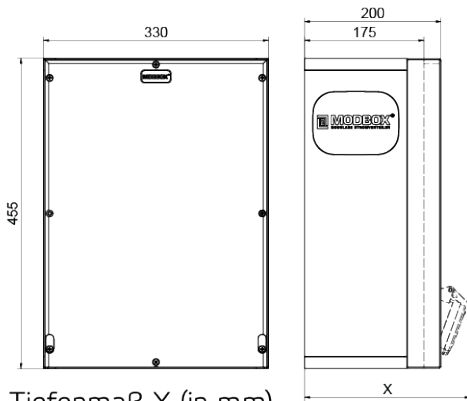

rubber - wall mounted combination units

Product description	
BALS-Prd.-Nr	5403461
EAN	4024941401647
Product category	MODBOX, MODBOX
Protection degree	IP67, IP67
Colour of appliance	Housing top similar black RAL 9017, Housing bottom similar black RAL 9017, Housing top similar black RAL 9017, Housing bottom similar black RAL 9017
Height	455mm, 455mm
Width	330mm, 330mm
Depth	200mm, 200mm
RDF factor	0.71, 0.71

Product description	
Rated current InA	40, 40

Logistics data	
Weight/pcs	15.076 kg / Piece
Packaging	Carton
Content amount	1 ST
Length	590 mm
Width	380 mm
Height	281 mm
Weight	16.016 kg
Volume	63,000.2 ccm

Tiefenmaß X (in mm)

Bezeichnung	IP44	IP67
Schutzk. Steckdose	179	242
CEE 16A 3p	227	233
CEE 16A 4p	233	236
CEE 16A 5p	237	237

Bezeichnung	IP44	IP67
CEE 32A 3p / 4p	241	245
CEE 32A 5p	243	247
CEE 63A 3p / 4p / 5p	259	259