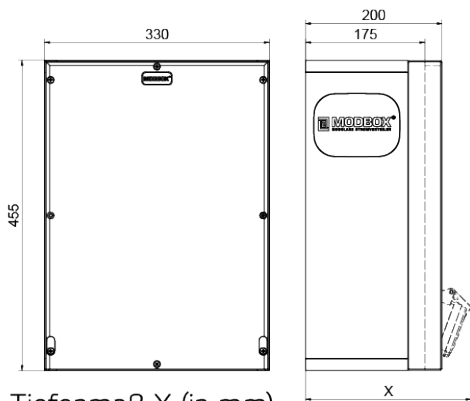

## rubber - wall mounted combination units

Product description	
BALS-Prd.-Nr	5403433
EAN	4024941400251
Product category	MODBOX, MODBOX
Specification/Norm	DIN EN 61439-3, DIN EN 61439-3
Protection degree	IP54, IP54
Colour of appliance	Housing top similar black RAL 9017, Housing bottom similar black RAL 9017, Housing top similar black RAL 9017, Housing bottom similar black RAL 9017
Height	455mm, 455mm
Width	330mm, 330mm
Depth	200mm, 200mm

Product description	
RDF factor	1, 1
Rated current InA	40, 40

Logistics data	
Weight/pcs	0.0 kg / Piece
Packaging	Carton
Content amount	1 ST
Length	590 mm
Width	380 mm
Height	281 mm
Weight	0.94 kg
Volume	63,000.2 ccm

Tiefenmaß X (in mm)

Bezeichnung	IP44	IP67
Schutzk. Steckdose	179	242
CEE 16A 3p	227	233
CEE 16A 4p	233	236
CEE 16A 5p	237	237

Bezeichnung	IP44	IP67
CEE 32A 3p / 4p	241	245
CEE 32A 5p	243	247
CEE 63A 3p / 4p / 5p	259	259