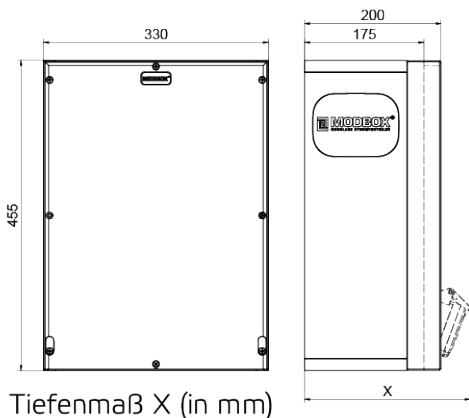

rubber - wall mounted combination units

Product description	
BALS-Prd.-Nr	5403449
EAN	4024941401326
Product category	MODBOX, MODBOX
Protection degree	IP54, IP54
Colour of appliance	Housing top similar black RAL 9017, Housing bottom similar black RAL 9017, Housing top similar black RAL 9017, Housing bottom similar black RAL 9017
Height	455mm, 455mm
Width	330mm, 330mm
Depth	200mm, 200mm
RDF factor	0.64, 0.64

Logistics data	
Weight/pcs	14.946 kg / Piece
Packaging	Carton
Content amount	1 ST
Length	590 mm
Width	380 mm
Height	281 mm
Weight	15.886 kg
Volume	63,000.2 ccm

Tiefenmaß X (in mm)

Bezeichnung	IP44	IP67
Schutzk. Steckdose	179	242
CEE 16A 3p	227	233
CEE 16A 4p	233	236
CEE 16A 5p	237	237