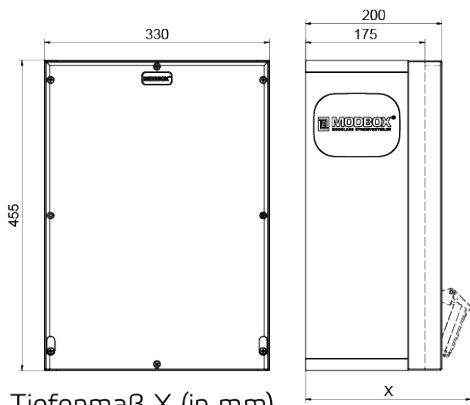

rubber - wall mounted combination units

| Product description | |
|---------------------|--|
| BALS-Prd.-Nr | 5403457 |
| EAN | 4024941401494 |
| Product category | MODBOX, MODBOX |
| Protection degree | IP67, IP67 |
| Colour of appliance | Housing top similar black RAL 9017, Housing bottom similar black RAL 9017, Housing top similar black RAL 9017, Housing bottom similar black RAL 9017 |
| Height | 455mm, 455mm |
| Width | 330mm, 330mm |
| Depth | 200mm, 200mm |
| RDF factor | 0.91, 0.91 |

Tiefenmaß X (in mm)

| Bezeichnung | IP44 | IP67 |
|--------------------|------|------|
| Schutzk. Steckdose | 179 | 242 |
| CEE 16A 3p | 227 | 233 |
| CEE 16A 4p | 233 | 236 |
| CEE 16A 5p | 237 | 237 |