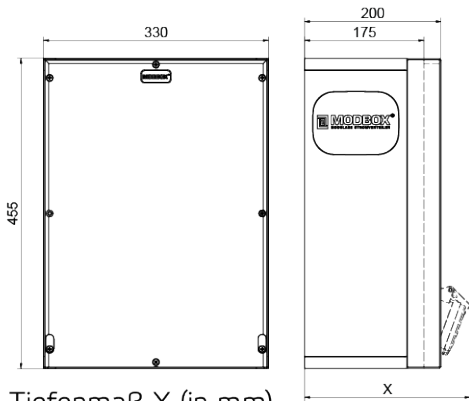

rubber - wall mounted combination units

Product description	
BALS-Prd.-Nr	5403461
EAN	4024941401647
Product category	MODBOX, MODBOX
Protection degree	IP67, IP67
Colour of appliance	Housing top similar black RAL 9017, Housing bottom similar black RAL 9017, Housing top similar black RAL 9017, Housing bottom similar black RAL 9017
Height	455mm, 455mm
Width	330mm, 330mm
Depth	200mm, 200mm
RDF factor	0.71, 0.71

Product description	
Rated current InA	40, 40

Logistics data	
Weight/pcs	15.076 kg / Piece
Packaging	Carton
Content amount	1 ST
Length	590 mm
Width	380 mm
Height	281 mm
Weight	16.016 kg
Volume	63,000.2 ccm

Tiefenmaß X (in mm)

Bezeichnung	IP44	IP67
Schutzk. Steckdose	179	242
CEE 16A 3p	227	233
CEE 16A 4p	233	236
CEE 16A 5p	237	237

Bezeichnung	IP44	IP67
CEE 32A 3p / 4p	241	245
CEE 32A 5p	243	247
CEE 63A 3p / 4p / 5p	259	259