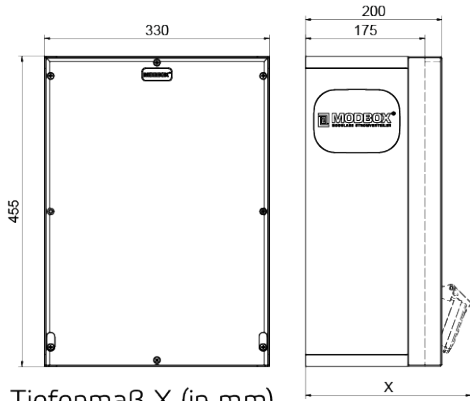

rubber - wall mounted combination units

Product description	
BALS-Prd.-Nr	5403464
EAN	4024941401654
Product category	MODBOX, MODBOX
Protection degree	IP67, IP67
Colour of appliance	Housing top similar black RAL 9017, Housing bottom similar black RAL 9017, Housing top similar black RAL 9017, Housing bottom similar black RAL 9017
Height	455mm, 455mm
Width	330mm, 330mm
Depth	200mm, 200mm
RDF factor	0.64, 0.64

Product description

Rated current InA

63, 63

Tiefenmaß X (in mm)

Bezeichnung	IP44	IP67
Schutzk. Steckdose	179	242
CEE 16A 3p	227	233
CEE 16A 4p	233	236
CEE 16A 5p	237	237

Bezeichnung	IP44	IP67
CEE 32A 3p / 4p	241	245
CEE 32A 5p	243	247
CEE 63A 3p / 4p / 5p	259	259