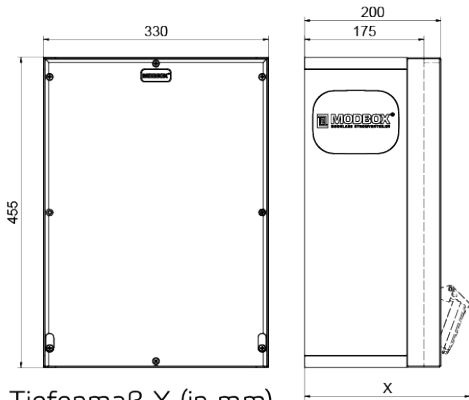

rubber - wall mounted combination units

Product description	
BALS-Prd.-Nr	5403468
EAN	4024941401746
Product category	MODBOX, MODBOX
Specification/Norm	DIN EN 61439-3, DIN EN 61439-3
Protection degree	IP54, IP54
Colour of appliance	Housing top similar black RAL 9017, Housing bottom similar black RAL 9017, Housing top similar black RAL 9017, Housing bottom similar black RAL 9017
Height	455mm, 455mm
Width	330mm, 330mm
Depth	200mm, 200mm

Product description

RDF factor	0.67, 0.67
Rated current InA	63, 63

Logistics data

Weight/pcs	15.026 kg / Piece
Packaging	Carton
Content amount	1 ST
Length	590 mm
Width	380 mm
Height	281 mm
Weight	15.966 kg
Volume	63,000.2 ccm

Tiefenmaß X (in mm)

Bezeichnung	IP44	IP67
Schutzk. Steckdose	179	242
CEE 16A 3p	227	233
CEE 16A 4p	233	236
CEE 16A 5p	237	237

Bezeichnung	IP44	IP67
CEE 32A 3p / 4p	241	245
CEE 32A 5p	243	247
CEE 63A 3p / 4p / 5p	259	259