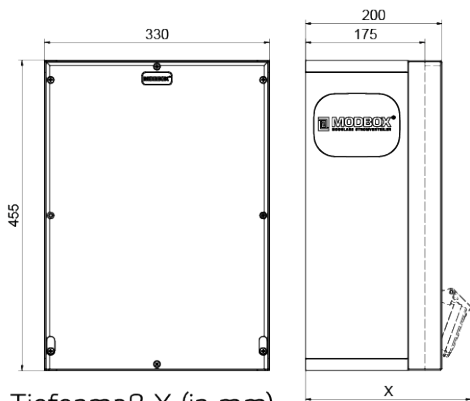

rubber - wall mounted combination units

Product description	
BALS-Prd.-Nr	5403432
EAN	4024941400237
Product category	MODBOX, MODBOX
Specification/Norm	DIN EN 61439-3, DIN EN 61439-3
Protection degree	IP54, IP54
Colour of appliance	Housing top similar black RAL 9017, Housing bottom similar black RAL 9017, Housing top similar black RAL 9017, Housing bottom similar black RAL 9017
Height	455mm, 455mm
Width	330mm, 330mm
Depth	200mm, 200mm

Product description	
RDF factor	0.69, 0.69
Rated current InA	40, 40

Logistics data	
Weight/pcs	14.992 kg / Piece
Packaging	Carton
Content amount	1 ST
Length	320 mm
Width	346 mm
Height	511 mm
Weight	15.702 kg
Volume	56,577.92 ccm

Tiefenmaß X (in mm)

Bezeichnung	IP44	IP67
Schutzk. Steckdose	179	242
CEE 16A 3p	227	233
CEE 16A 4p	233	236
CEE 16A 5p	237	237

Bezeichnung	IP44	IP67
CEE 32A 3p / 4p	241	245
CEE 32A 5p	243	247
CEE 63A 3p / 4p / 5p	259	259