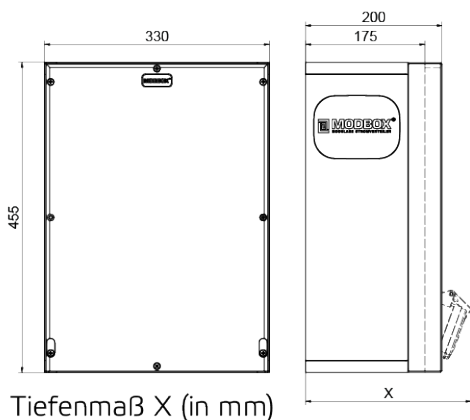

## rubber - wall mounted combination units

Product description	
BALS-Prd.-Nr	5403446
EAN	4024941401296
Product category	MODBOX, MODBOX
Protection degree	IP54, IP54
Colour of appliance	Housing top similar black RAL 9017, Housing bottom similar black RAL 9017, Housing top similar black RAL 9017, Housing bottom similar black RAL 9017
Height	455mm, 455mm
Width	330mm, 330mm
Depth	200mm, 200mm
RDF factor	0.67, 0.67

Logistics data	
Weight/pcs	0.0 kg / Piece
Packaging	Carton
Content amount	1 ST
Length	590 mm
Width	380 mm
Height	281 mm
Weight	0.94 kg
Volume	63,000.2 ccm

Tiefenmaß X (in mm)

Bezeichnung	IP44	IP67
Schutzk. Steckdose	179	242
CEE 16A 3p	227	233
CEE 16A 4p	233	236
CEE 16A 5p	237	237