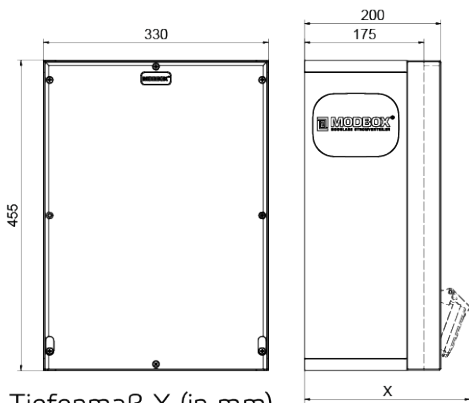

rubber - wall mounted combination units

Product description	
BALS-Prd.-Nr	5403468
EAN	4024941401746
Product category	MODBOX, MODBOX
Specification/Norm	DIN EN 61439-3, DIN EN 61439-3
Protection degree	IP54, IP54
Colour of appliance	Housing top similar black RAL 9017, Housing bottom similar black RAL 9017, Housing top similar black RAL 9017, Housing bottom similar black RAL 9017
Height	455mm, 455mm
Width	330mm, 330mm
Depth	200mm, 200mm

Product description	
RDF factor	0.67, 0.67
Rated current InA	63, 63

Logistics data	
Weight/pcs	15.026 kg / Piece
Packaging	Carton
Content amount	1 ST
Length	590 mm
Width	380 mm
Height	281 mm
Weight	15.966 kg
Volume	63,000.2 ccm

Tiefenmaß X (in mm)

Bezeichnung	IP44	IP67
Schutzk. Steckdose	179	242
CEE 16A 3p	227	233
CEE 16A 4p	233	236
CEE 16A 5p	237	237

Bezeichnung	IP44	IP67
CEE 32A 3p / 4p	241	245
CEE 32A 5p	243	247
CEE 63A 3p / 4p / 5p	259	259