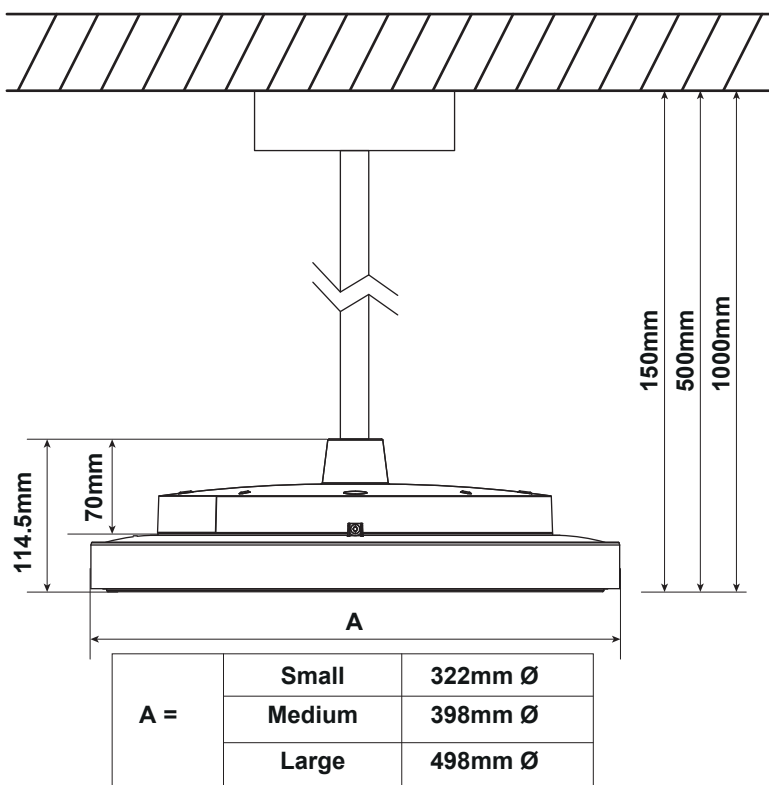

96431222

Zumtobel Lighting GmbH
Schweizerstrasse 30
6850 Dornbirn AUSTRIA

LANOS 3PH TRACK ADAPTOR

CE

[CZ] Montážní návod
[DE] Montageanleitung
[DK] Monteringsvejledning
[EE] Paigaldusjuhend
[FI] Asennusohje

[FR] Notice de montage
[HU] Szerelési útmutató
[IT] Istruzioni di montaggio
[LT] Montavimo Instrukcijos
[LV] Instalācijas instrukcija

[NO] Monteringsanvisning
[PL] Instrukcja montażu
[RU] Инструкция по монтажу
[SE] Installationsanvisning
[UK] Installation Instructions