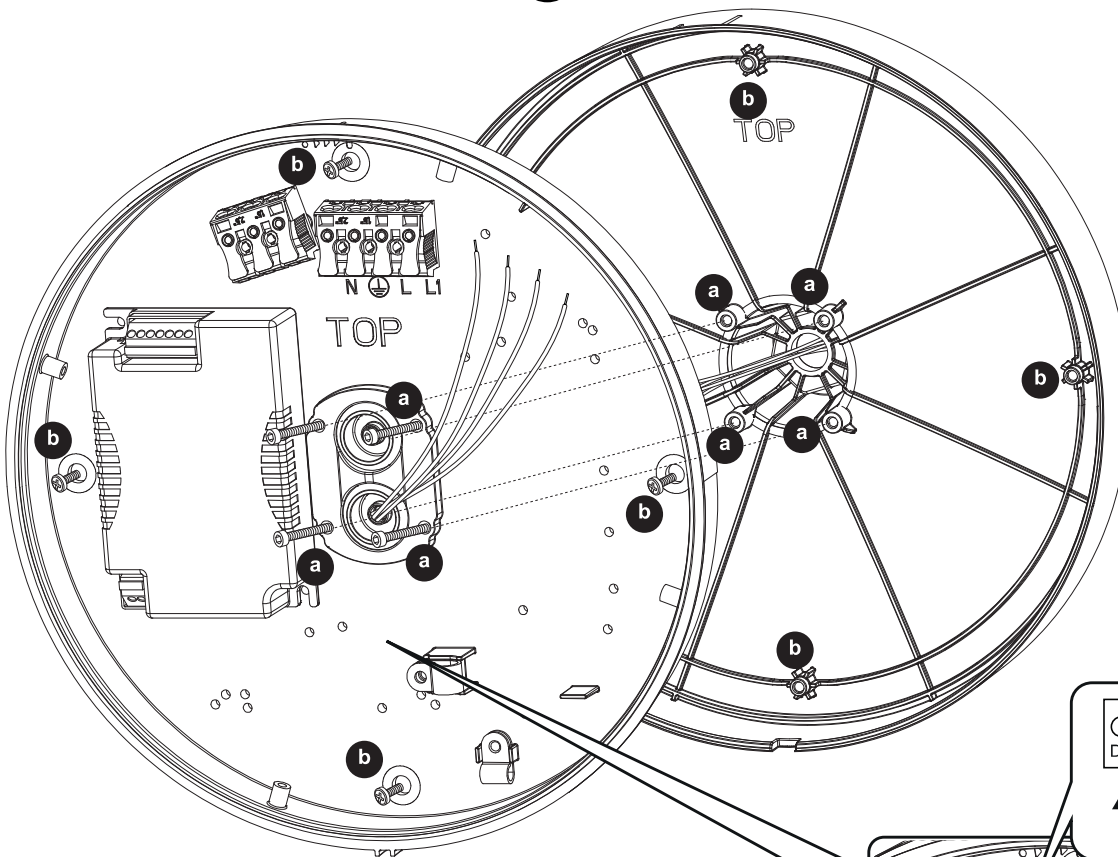

9 Main fitting Lanos Medium and Large ?

WIRING CONVENTION	
L	ORANGE
N	BLUE
DA+	RED
DA-	WHITE

a **4x M4x20mm**
 Torx 15 1.5Nm (MAX)

b **3x M4x6mm**
 PZ2 1.5Nm (MAX)

10 Main fitting Lanos Small

-  **a** 4x M4x20mm
Torx 15 1.5Nm (MAX)
-  **b** 4x M4x6mm
PZ2 1.5Nm (MAX)

Main fitting Lanos Small – 96418024
Main fitting Lanos M/L – 96413171

11

Main fitting Lanos Small – 96418024
Main fitting Lanos M/L – 96413171

12

ADAPTOR 3CD ZUM - 06979528

i

ii

iii