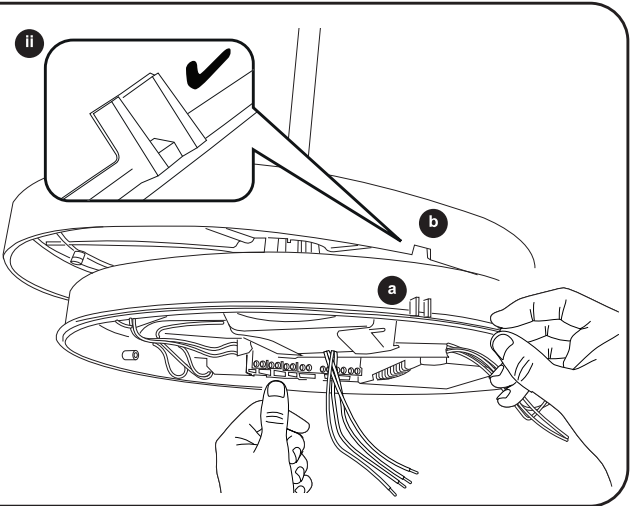

9 Main fitting Lanos Medium and Large ?

WIRING CONVENTION	
L	ORANGE
N	BLUE
DA+	RED
DA-	WHITE

a **4x M4x20mm**
 Torx 15 1.5Nm (MAX)

b **3x M4x6mm**
 PZ2 1.5Nm (MAX)

10 Main fitting Lanos Small

-  **a** 4x M4x20mm
Torx 15 1.5Nm (MAX)
-  **b** 4x M4x6mm
PZ2 1.5Nm (MAX)