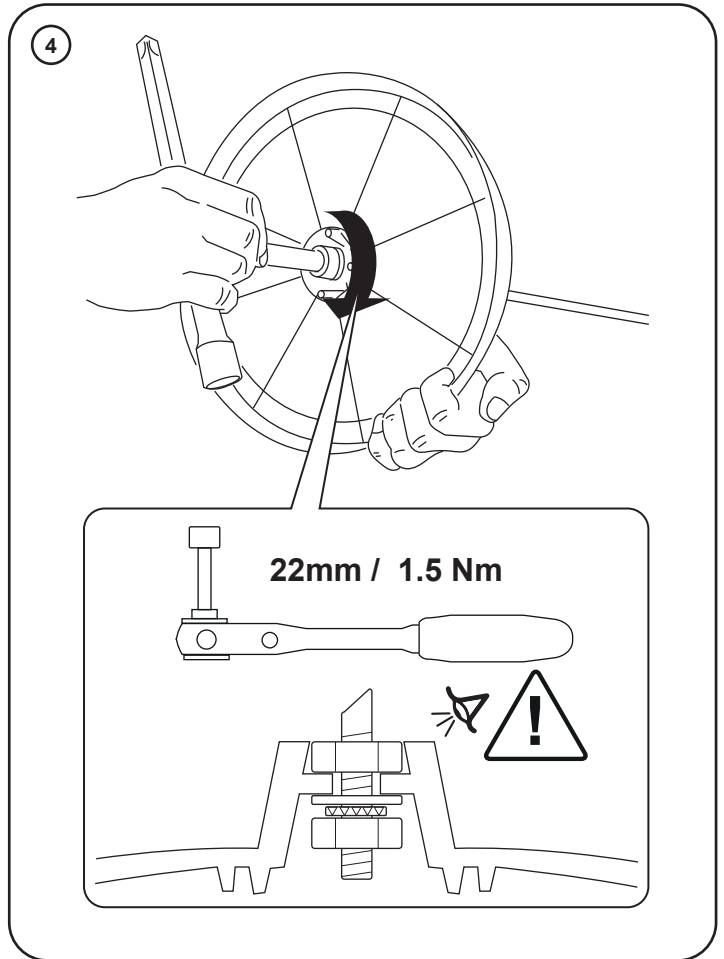

9 Main fitting Lanos Medium and Large ?

WIRING CONVENTION	
L	ORANGE
N	BLUE
DA+	RED
DA-	WHITE

a **4x M4x20mm**
 Torx 15 1.5Nm (MAX)

b **3x M4x6mm**
 PZ2 1.5Nm (MAX)

10 Main fitting Lanos Small

-  **a** 4x M4x20mm
Torx 15 1.5Nm (MAX)
-  **b** 4x M4x6mm
PZ2 1.5Nm (MAX)