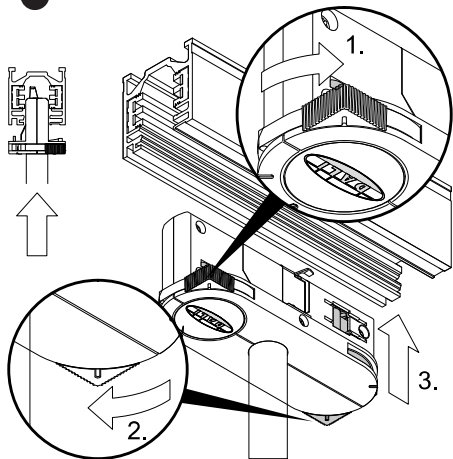

9 Main fitting Lanos Medium and Large ?

WIRING CONVENTION	
L	ORANGE
N	BLUE
DA+	RED
DA-	WHITE

a **4x M4x20mm**
 Torx 15 1.5Nm (MAX)

b **3x M4x6mm**
 PZ2 1.5Nm (MAX)

10 Main fitting Lanos Small

-  **a** 4x M4x20mm
Torx 15 1.5Nm (MAX)
-  **b** 4x M4x6mm
PZ2 1.5Nm (MAX)

Main fitting Lanos Small – 96418024
Main fitting Lanos M/L – 96413171

11

Main fitting Lanos Small – 96418024
Main fitting Lanos M/L – 96413171

12

ADAPTOR 3CD ZUM - 06979528

i

ii

iii