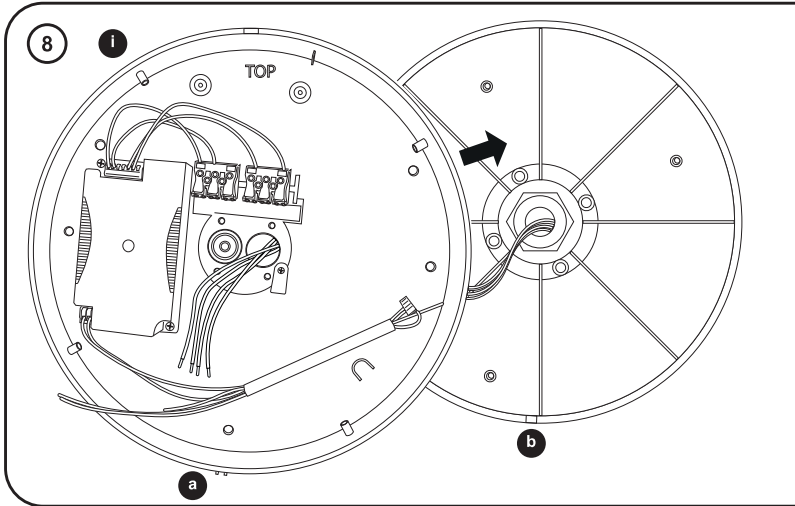

9 Main fitting Lanos Medium and Large ?

WIRING CONVENTION	
L	ORANGE
N	BLUE
DA+	RED
DA-	WHITE

a **4x M4x20mm**
 Torx 15 1.5Nm (MAX)

b **3x M4x6mm**
 PZ2 1.5Nm (MAX)

10 Main fitting Lanos Small

-  **a** 4x M4x20mm
Torx 15 1.5Nm (MAX)
-  **b** 4x M4x6mm
PZ2 1.5Nm (MAX)

Main fitting Lanos Small – 96418024
Main fitting Lanos M/L – 96413171

11

Main fitting Lanos Small – 96418024
Main fitting Lanos M/L – 96413171

12

ADAPTOR 3CD ZUM - 06979528

i

ii

iii