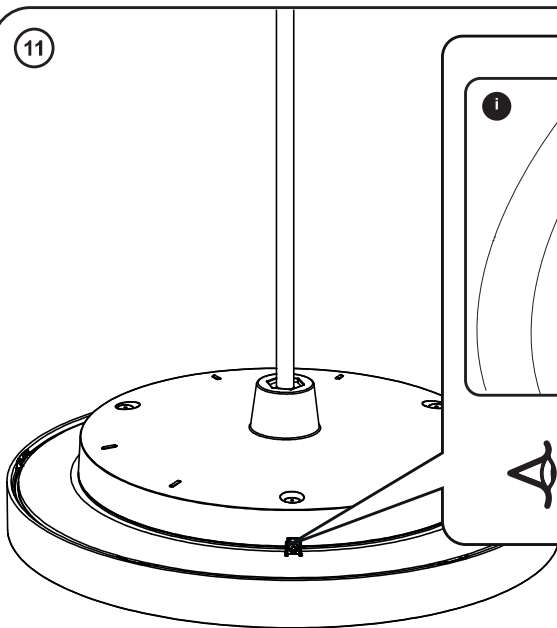

9 Main fitting Lanos Medium and Large ?

WIRING CONVENTION	
L	ORANGE
N	BLUE
DA+	RED
DA-	WHITE

a **4x M4x20mm**
 Torx 15 1.5Nm (MAX)

b **3x M4x6mm**
 PZ2 1.5Nm (MAX)

10 Main fitting Lanos Small

-  **a** 4x M4x20mm
Torx 15 1.5Nm (MAX)
-  **b** 4x M4x6mm
PZ2 1.5Nm (MAX)

Main fitting Lanos Small – 96418024
Main fitting Lanos M/L – 96413171

11

Main fitting Lanos Small – 96418024
Main fitting Lanos M/L – 96413171

12

ADAPTOR 3CD ZUM - 06979528

i

ii

iii