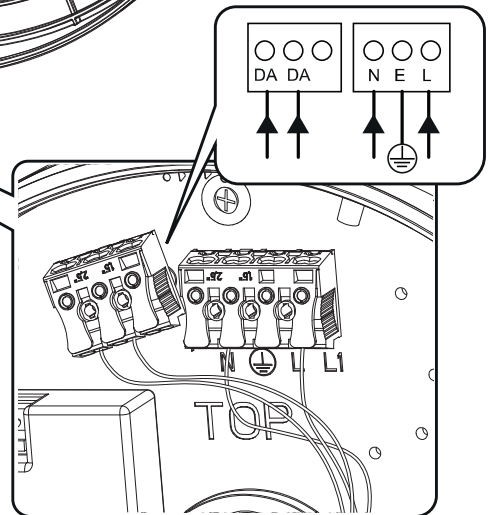

9 Main fitting Lanos Medium and Large ?

WIRING CONVENTION	
L	ORANGE
N	BLUE
DA+	RED
DA-	WHITE

a **4x M4x20mm**
 Torx 15 1.5Nm (MAX)

b **3x M4x6mm**
 PZ2 1.5Nm (MAX)

10 Main fitting Lanos Small

-  **a** 4x M4x20mm
Torx 15 1.5Nm (MAX)
-  **b** 4x M4x6mm
PZ2 1.5Nm (MAX)

Main fitting Lanos Small – 96418024
Main fitting Lanos M/L – 96413171

11

Main fitting Lanos Small – 96418024
Main fitting Lanos M/L – 96413171

12

ADAPTOR 3CD ZUM - 06979528

i

ii

iii