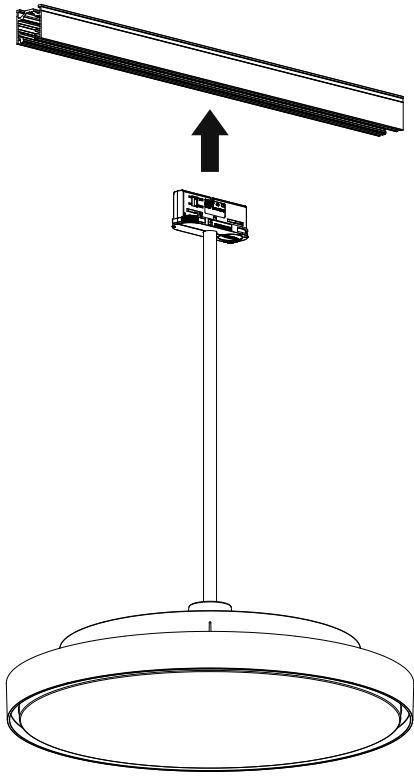

9 Main fitting Lanos Medium and Large ?

WIRING CONVENTION	
L	ORANGE
N	BLUE
DA+	RED
DA-	WHITE

a **4x M4x20mm**
 Torx 15 1.5Nm (MAX)

b **3x M4x6mm**
 PZ2 1.5Nm (MAX)

10 Main fitting Lanos Small

-  **a** 4x M4x20mm
Torx 15 1.5Nm (MAX)
-  **b** 4x M4x6mm
PZ2 1.5Nm (MAX)

Main fitting Lanos Small – 96418024
Main fitting Lanos M/L – 96413171

11

Main fitting Lanos Small – 96418024
Main fitting Lanos M/L – 96413171

12

ADAPTOR 3CD ZUM - 06979528

i

ii

iii