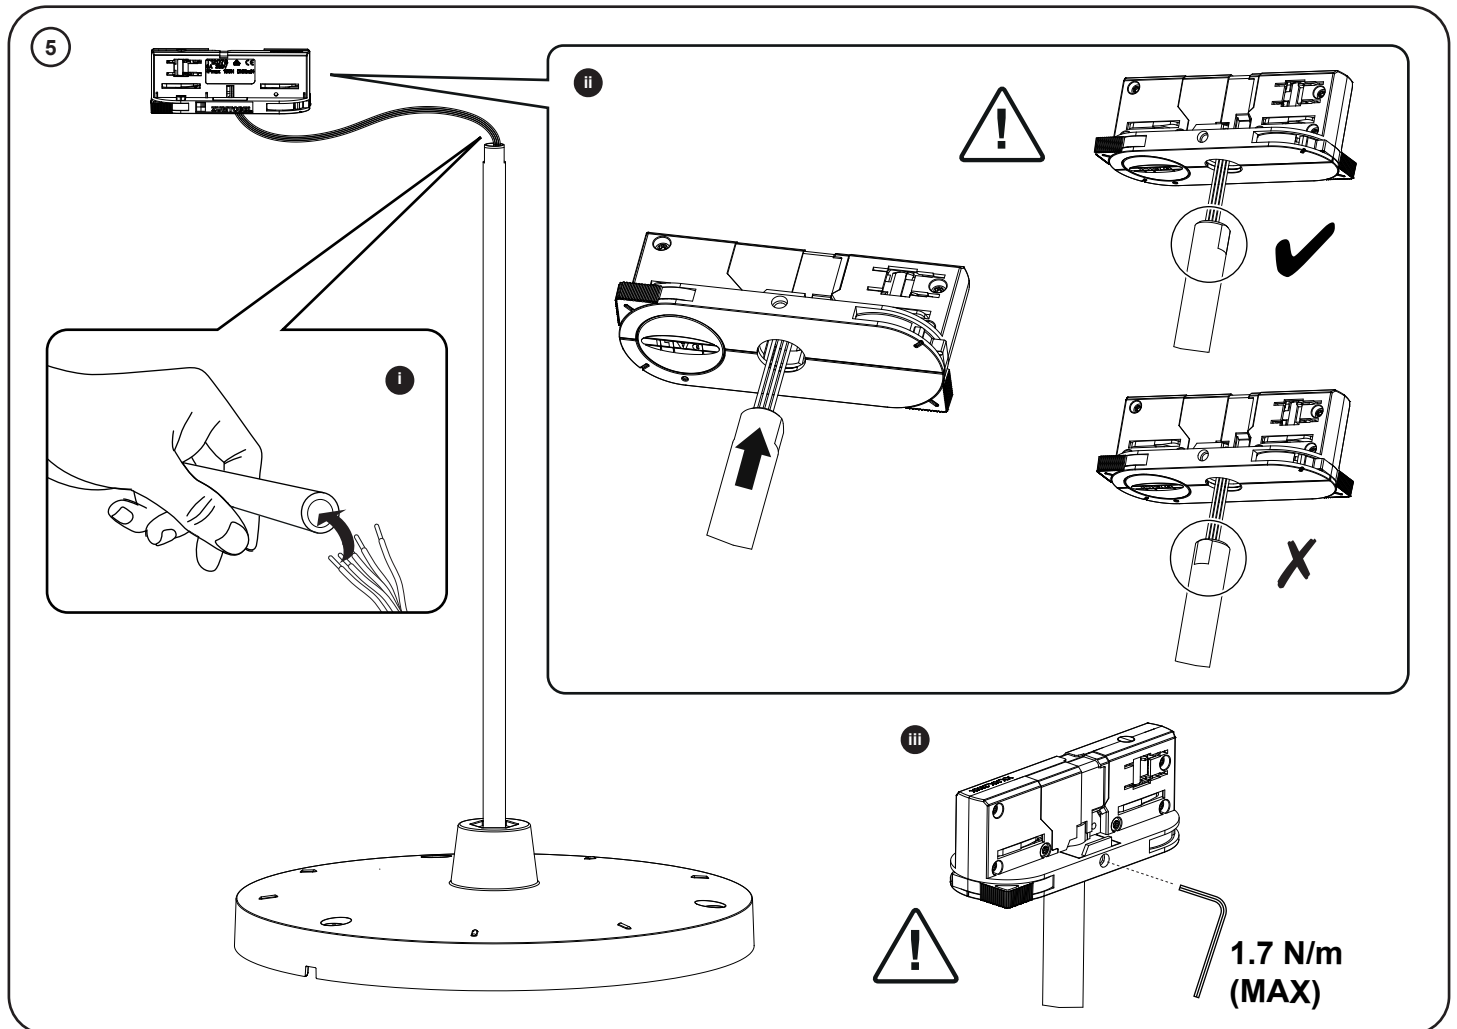

9 Main fitting Lanos Medium and Large ?

WIRING CONVENTION	
L	ORANGE
N	BLUE
DA+	RED
DA-	WHITE

a **4x M4x20mm**
 Torx 15 1.5Nm (MAX)

b **3x M4x6mm**
 PZ2 1.5Nm (MAX)

10 Main fitting Lanos Small

-  **a** 4x M4x20mm
Torx 15 1.5Nm (MAX)
-  **b** 4x M4x6mm
PZ2 1.5Nm (MAX)