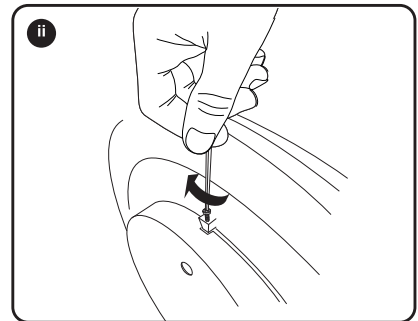

11

Main fitting Lanos Small – 96418024
Main fitting Lanos M/L – 96413171