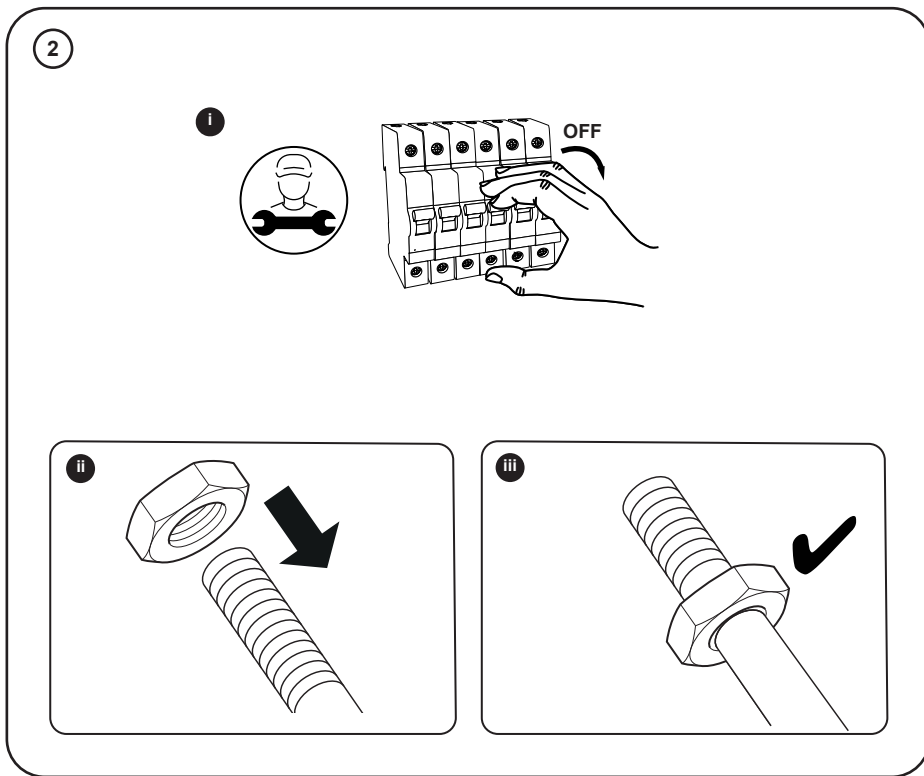

96431222

Zumtobel Lighting GmbH
Schweizerstrasse 30
6850 Dornbirn AUSTRIA

LANOS 3PH TRACK ADAPTOR

CE

[CZ] Montážní návod
[DE] Montageanleitung
[DK] Monteringsvejledning
[EE] Paigaldusjuhend
[FI] Asennusohje

[FR] Notice de montage
[HU] Szerelési útmutató
[IT] Istruzioni di montaggio
[LT] Montavimo Instrukcijos
[LV] Instalācijas instrukcija

[NO] Monteringsanvisning
[PL] Instrukcja montażu
[RU] Инструкция по монтажу
[SE] Installationsanvisning
[UK] Installation Instructions