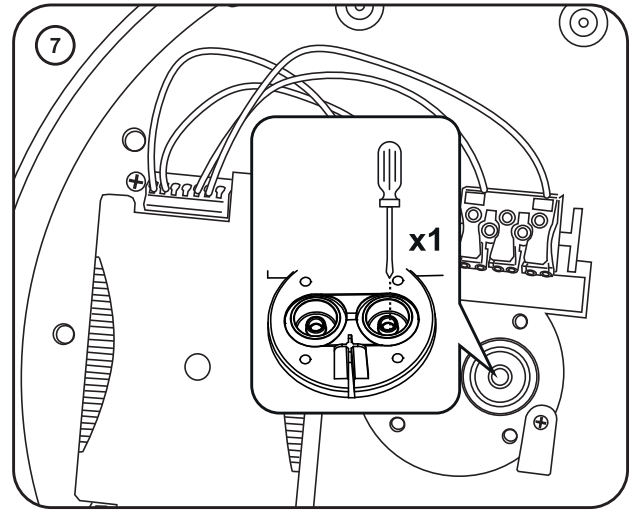

9 Main fitting Lanos Medium and Large ?

WIRING CONVENTION	
L	ORANGE
N	BLUE
DA+	RED
DA-	WHITE

a **4x M4x20mm**
 Torx 15 1.5Nm (MAX)

b **3x M4x6mm**
 PZ2 1.5Nm (MAX)

10 Main fitting Lanos Small

-  **a** 4x M4x20mm
Torx 15 1.5Nm (MAX)
-  **b** 4x M4x6mm
PZ2 1.5Nm (MAX)