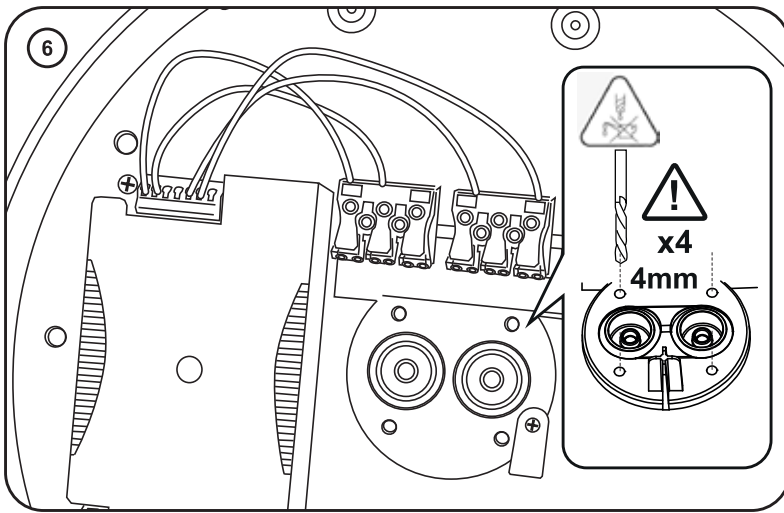

9 Main fitting Lanos Medium and Large ?

WIRING CONVENTION	
L	ORANGE
N	BLUE
DA+	RED
DA-	WHITE

a **4x M4x20mm**
 Torx 15 1.5Nm (MAX)

b **3x M4x6mm**
 PZ2 1.5Nm (MAX)

10 Main fitting Lanos Small

-  **a** 4x M4x20mm
Torx 15 1.5Nm (MAX)
-  **b** 4x M4x6mm
PZ2 1.5Nm (MAX)