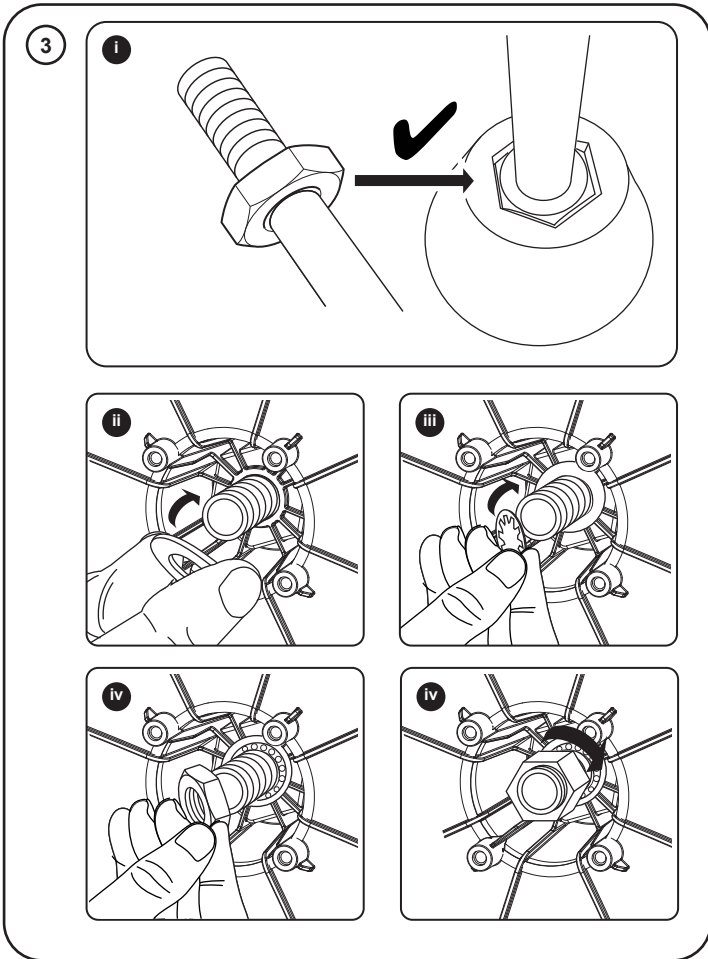

9 Main fitting Lanos Medium and Large ?

WIRING CONVENTION	
L	ORANGE
N	BLUE
DA+	RED
DA-	WHITE

a **4x M4x20mm**
 Torx 15 1.5Nm (MAX)

b **3x M4x6mm**
 PZ2 1.5Nm (MAX)

10 Main fitting Lanos Small

-  **a** 4x M4x20mm
Torx 15 1.5Nm (MAX)
-  **b** 4x M4x6mm
PZ2 1.5Nm (MAX)