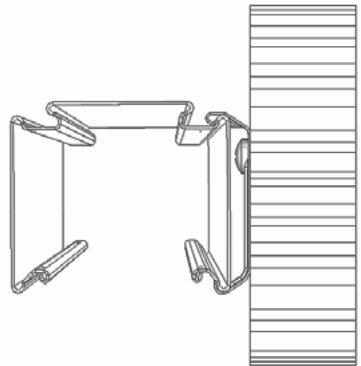

**B Trunking Rails**

TECTON T - Trunking Rails	pages 13-15
TECTON TE oE - Electric Feed	page 15
TECTON T oE - Empty Track	page 16
TECTON TZ - Strain Relief	page 17

**C Cover Strips**

TECTON T/KK AK	page 18
----------------	---------

1a 2a

1b 2b

1c 2c

max. 15 kg

**i MOUNTING OPTION: wall mounting**

**Wall mounting only!**

TECTON Wall Mounting Bracket may only be used for wall mounting!  
Ceiling mounting is not an option for the TECTON Wall Mounting Bracket!