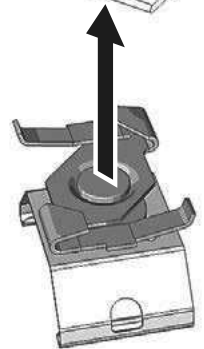

1a 2a

1b 2b

1c 2c

max. 15 kg

**i MOUNTING OPTION: wall mounting**

**Wall mounting only!**

TECTON Wall Mounting Bracket may only be used for wall mounting!  
Ceiling mounting is not an option for the TECTON Wall Mounting Bracket!

**i MOUNTING OPTION: wall mounting**

4a

4b

5a

5a

1 2

max. 20 kg

3a