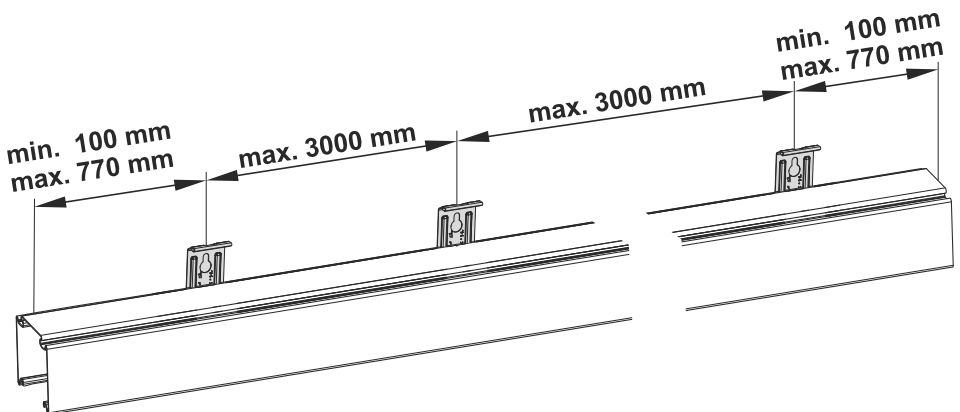

i MOUNTING OPTION: wall mounting