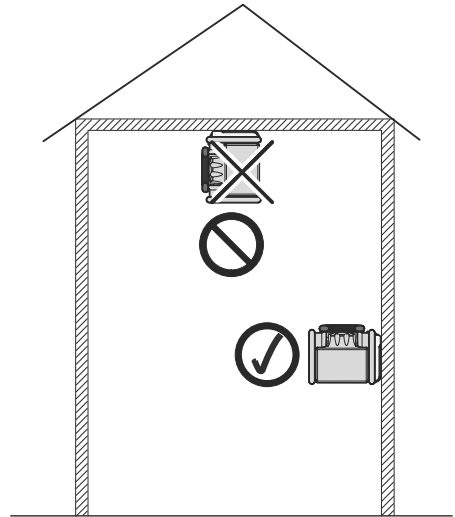

1a 2a

1b 2b

1c 2c

max. 15 kg

**i MOUNTING OPTION: wall mounting**

**Wall mounting only!**

TECTON Wall Mounting Bracket may only be used for wall mounting!  
Ceiling mounting is not an option for the TECTON Wall Mounting Bracket!