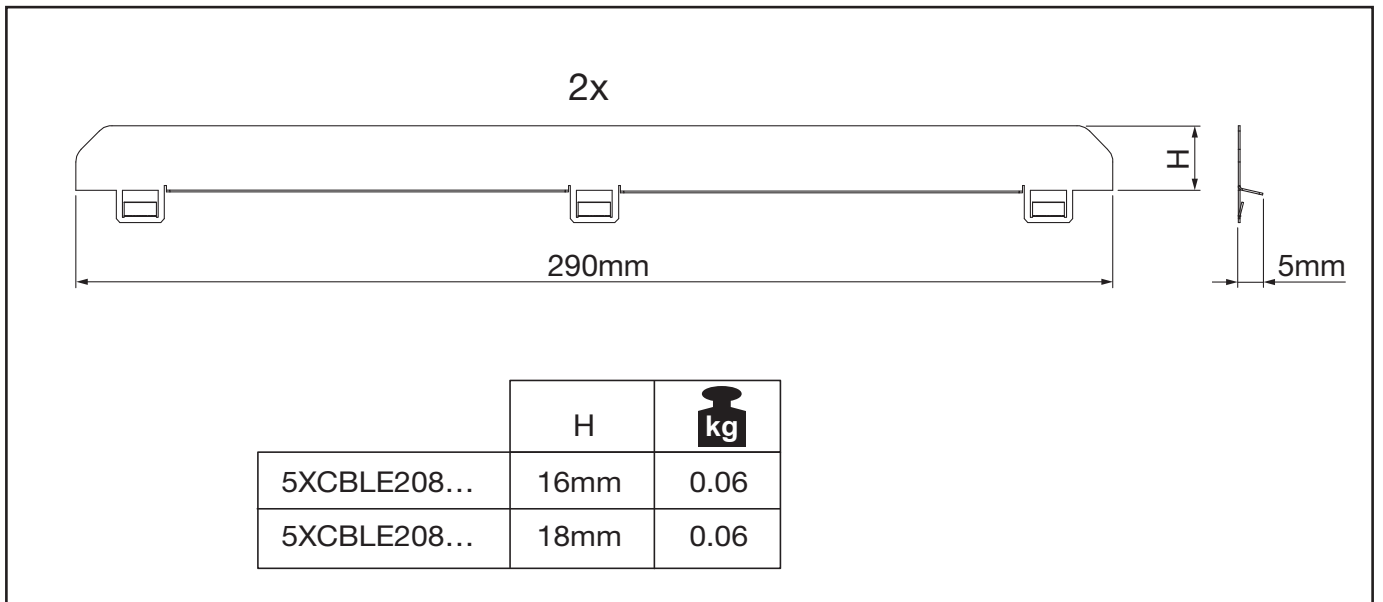

Streetlight 11 LED

Blende micro / mini
cover

5XCBLE108...

5XCBLE208...

Streetlight 11 LED Blende / cover

	H	kg
5XCBLE108...	16mm	0.04
5XCBLE108...	18mm	0.04

1

Streetlight 11 LED Blende / cover