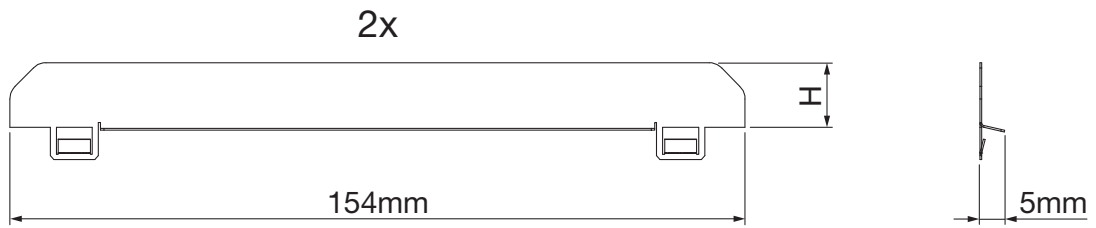

Streetlight 11 LED

Blende micro / mini
cover

5XCBLE108...

5XCBLE208...

Streetlight 11 LED Blende / cover

	H	kg
5XCBLE108...	16mm	0.04
5XCBLE108...	18mm	0.04

1

Streetlight 11 LED Blende / cover