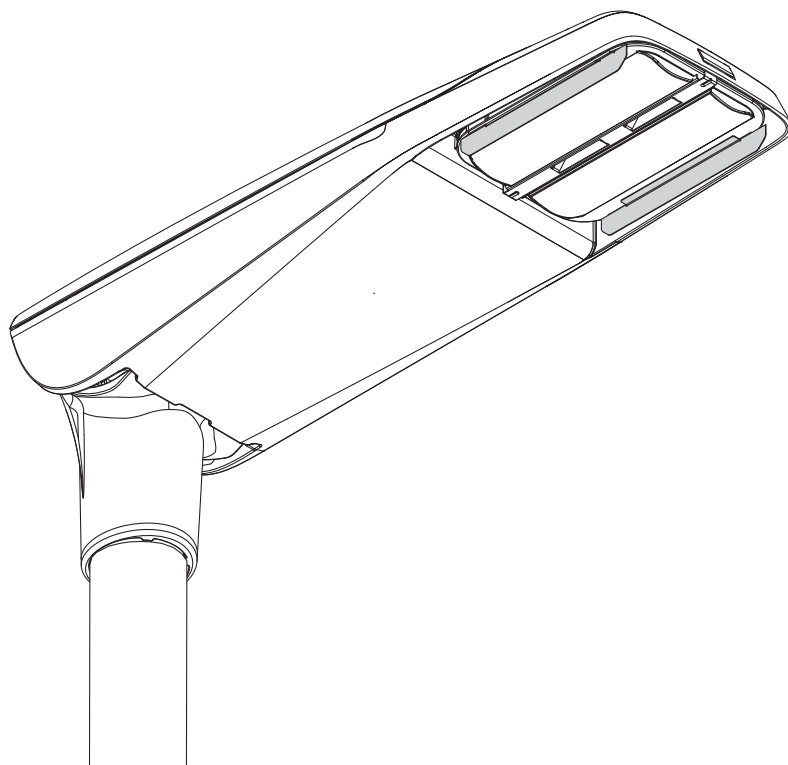

5XCBLE108...