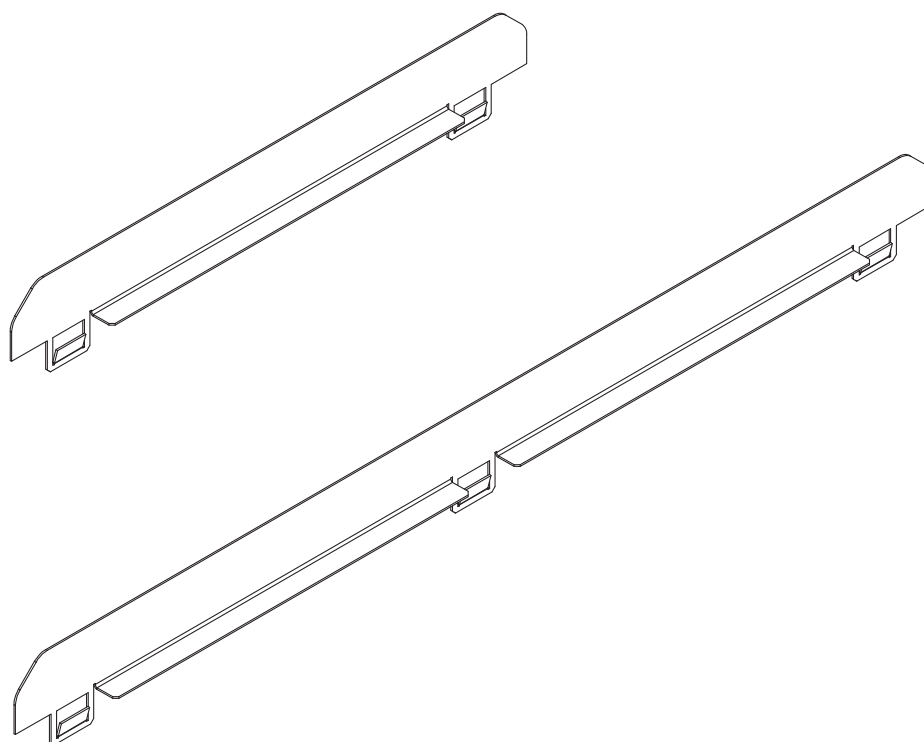

Streetlight 11 LED

Blende micro / mini
cover

5XCBLE108...

5XCBLE208...

Streetlight 11 LED Blende / cover

	H	kg
5XCBLE108...	16mm	0.04
5XCBLE108...	18mm	0.04

1

Streetlight 11 LED Blende / cover