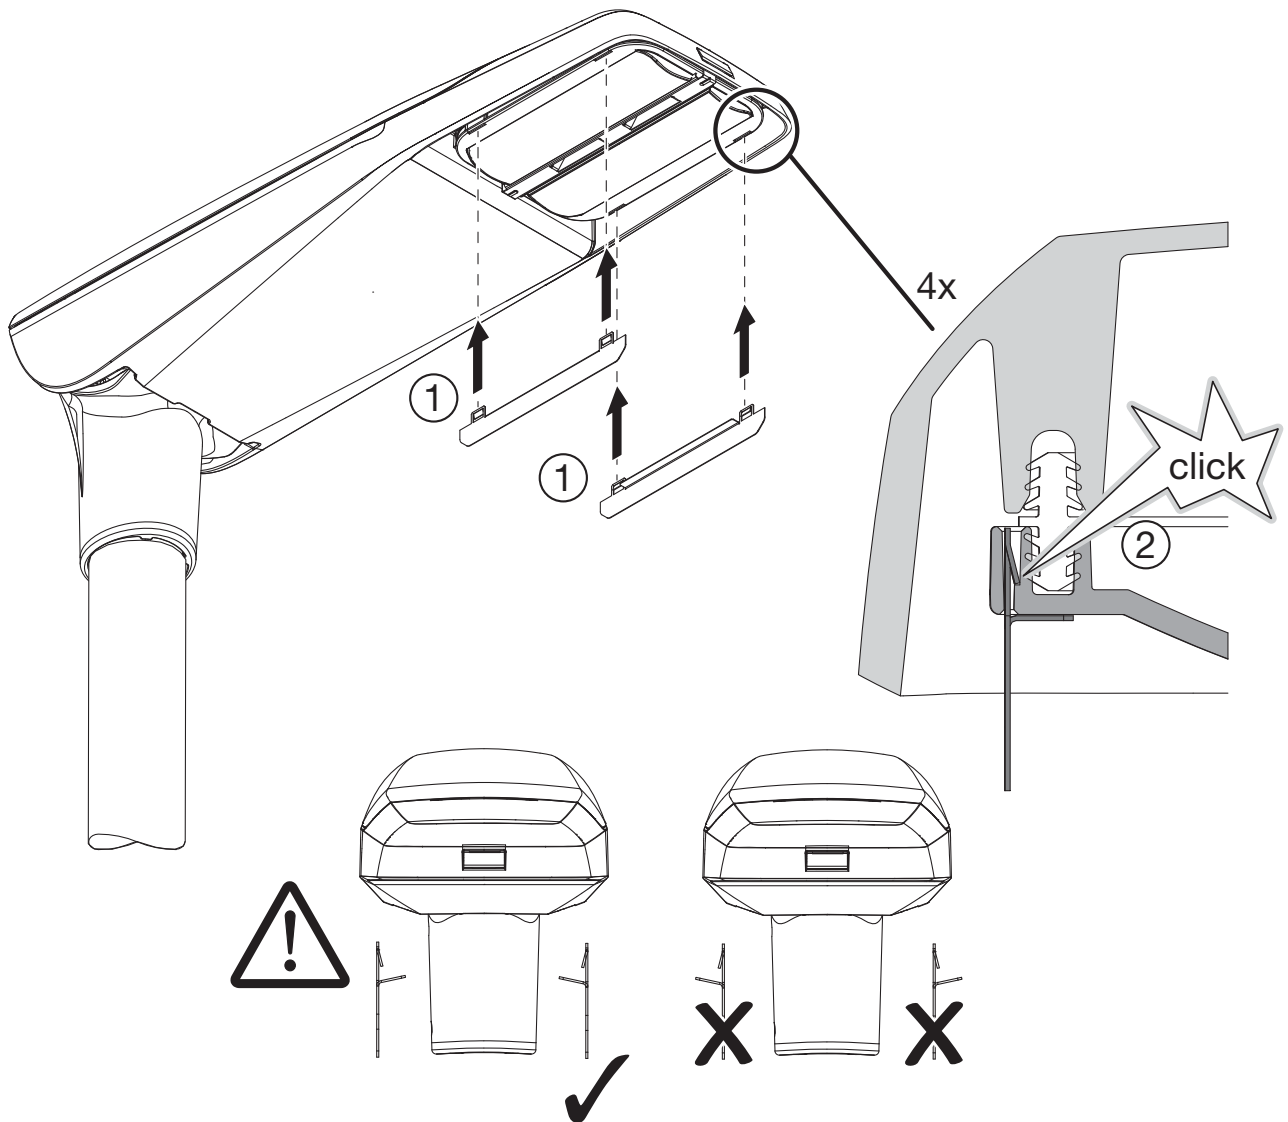

Streetlight 11 LED

Blende micro / mini
cover

5XCBLE108...

5XCBLE208...

Streetlight 11 LED Blende / cover

	H	kg
5XCBLE108...	16mm	0.04
5XCBLE108...	18mm	0.04

1

Streetlight 11 LED Blende / cover