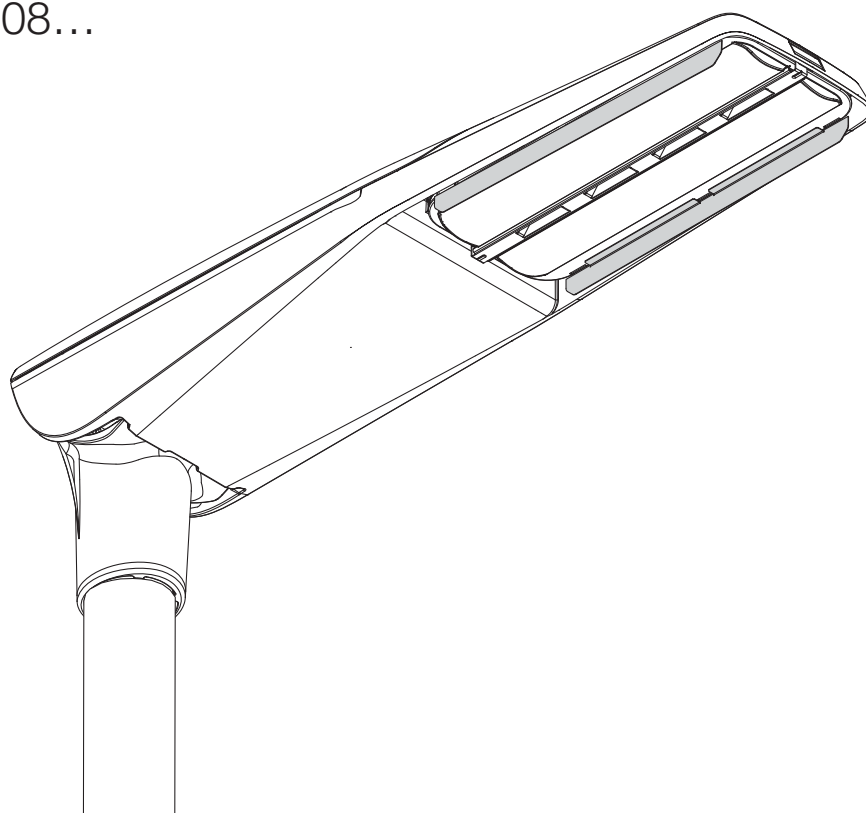

5XCBLE208...