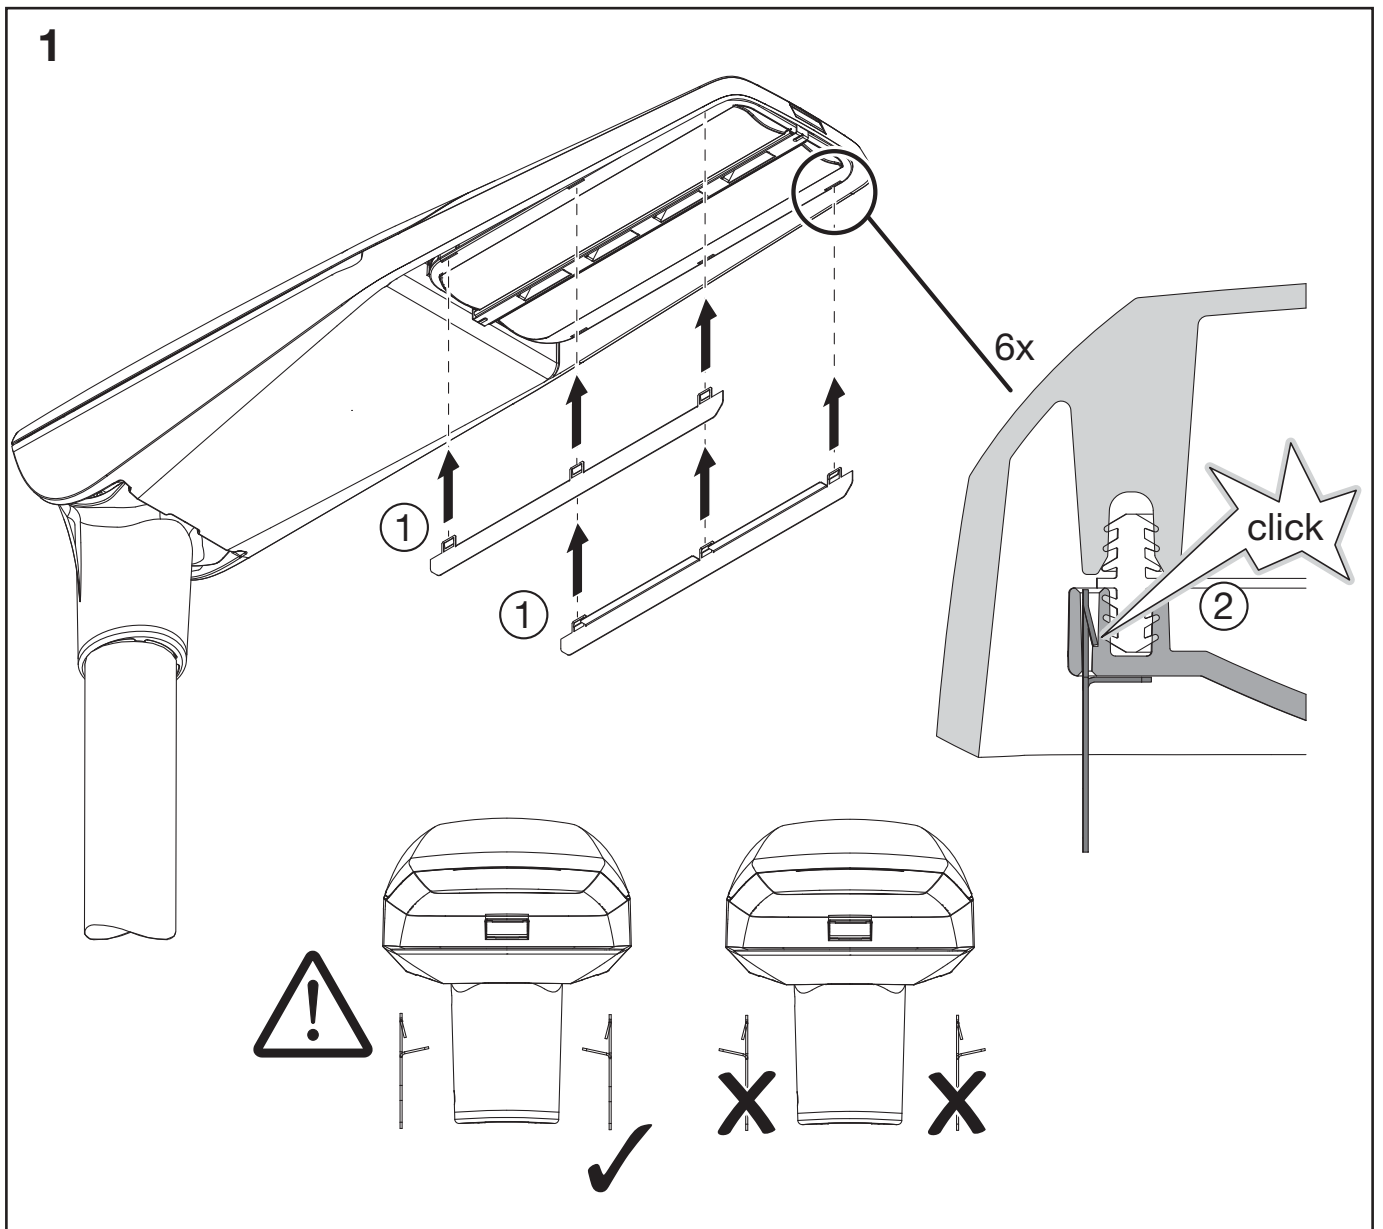

Streetlight 11 LED

Blende micro / mini
cover

5XCBLE108...

5XCBLE208...

Streetlight 11 LED Blende / cover

	H	kg
5XCBLE108...	16mm	0.04
5XCBLE108...	18mm	0.04

1

Streetlight 11 LED Blende / cover