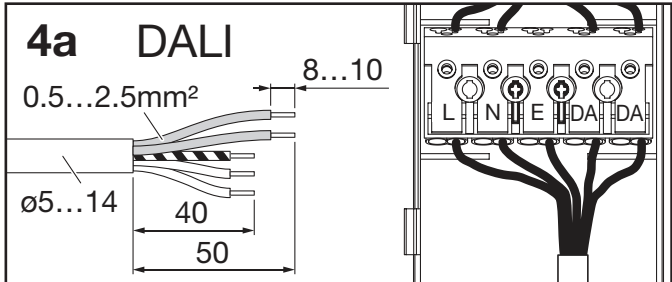

1

51DB1 .. A91C	ø68
51DB1 .. C91C	ø100
51DB1 .. D91C	ø150
51DB1 .. F91C	ø200

2

3000K
4000K
6500K

220...240V

51DB1 . M...
51DB1 . E...

51DB1 . T...

for Battery Pack connection
58DB00B013A

51DB1 . M... 3x 0.5...2.5mm²
51DB1 . E... 5x 0.5...2.5mm²
51DB1 . T... 5x 0.5...2.5mm²

	<table border="1"> <tr> <td>1</td> <td>2</td> <td>...</td> <td>n</td> </tr> </table>		
	B16 [A]	C16 [A]	
51DB1 . M . 91C	n ≤ 30	n ≤ 50	
51DB1 . E . 91C	n ≤ 63	n ≤ 101	
51DB1 . T . 91C	n ≤ 63	n ≤ 101	

Die individuelle Auslegung der Elektroinstallation muss gemäß den Installationsrichtlinien IEC 60364 / DIN VDE 0100 erfolgen. Zudem sind die Einschaltströme, die Abschaltbedingungen für Schutzrichtungen (Schleifenimpedanz) und die Einhaltung des max. zulässigen Spannungsfalls zu beachten.
The individual design of the electrical installation must be realized in accordance with the installation guidelines IEC 60364 / DIN VDE 100. In addition, the switch-on currents, the switch-off conditions for protective devices (loop impedance) and compliance with the maximum permissible voltage drop must be observed.