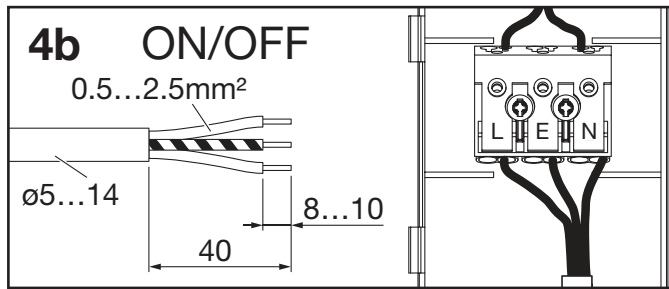

Lunis 21 S 51DB1 . MA91C					High gloss 51DB15...		Black 51DB17...		White 51DB18...		Matt alu 51DB19...		Opal 51DB16...	
mA	K	1	2	3	lm	W	lm	W	lm	W	lm	W	lm	W
150	3000	-	-	-	960	5.9	810	5.9	950	5.9	910	5.9	770	5.9
150	4000	-	-	-	990	5.9	840	5.9	980	5.9	940	5.9	800	5.9
150	6500	-	-	-	980	5.9	830	5.9	970	5.9	930	5.9	790	5.9

Lunis 21 L 51DB1 . MD91C					High gloss 51DB15...		Black 51DB17...		White 51DB18...		Matt alu 51DB19...		Opal 51DB16...	
mA	K	1	2	3	lm	W	lm	W	lm	W	lm	W	lm	W
300	3000	OFF	OFF	OFF	1810	10,5	1530	10,5	1800	10,5	1720	10,5	1460	10,5
350	3000	ON	OFF	OFF	2120	12,2	1790	12,2	2090	12,2	2010	12,2	1700	12,2
400	3000	OFF	ON	OFF	2380	13,7	2010	13,7	2350	13,7	2250	13,7	1910	13,7
450	3000	ON	ON	OFF	2670	15,5	2260	15,5	2640	15,5	2540	15,5	2140	15,5
500	3000	OFF	OFF	ON	3050	17,7	2580	17,7	3020	17,7	2890	17,7	2450	17,7
550	3000	ON	OFF	ON	3280	19,2	2770	19,2	3250	19,2	3120	19,2	2630	19,2
600	3000	OFF	ON	ON	3440	20,3	2910	20,3	3410	20,3	3270	20,3	2770	20,3
650	3000	ON	ON	ON	3670	21,7	3110	21,7	3640	21,7	3490	21,7	2950	21,7
300	4000	OFF	OFF	OFF	1870	10,5	1580	10,5	1860	10,5	1780	10,5	1500	10,5
350	4000	ON	OFF	OFF	2180	12,2	1840	12,2	2160	12,2	2070	12,2	1750	12,2
400	4000	OFF	ON	OFF	2450	13,7	2070	13,7	2430	13,7	2330	13,7	1970	13,7
450	4000	ON	ON	OFF	2750	15,5	2330	15,5	2720	15,5	2610	15,5	2210	15,5
500	4000	OFF	OFF	ON	3140	17,7	2660	17,7	3110	17,7	2980	17,7	2520	17,7
550	4000	ON	OFF	ON	3380	19,2	2860	19,2	3350	19,2	3210	19,2	2720	19,2
600	4000	OFF	ON	ON	3550	20,3	3000	20,3	3520	20,3	3370	20,3	2850	20,3
650	4000	ON	ON	ON	3790	21,7	3200	21,7	3750	21,7	3600	21,7	3050	21,7
300	6500	OFF	OFF	OFF	1850	10,5	1570	10,5	1830	10,5	1760	10,5	1490	10,5
350	6500	ON	OFF	OFF	2160	12,2	1826	12,2	2140	12,2	2050	12,2	1730	12,2
400	6500	OFF	ON	OFF	2430	13,7	2050	13,7	2390	13,7	2310	13,7	1950	13,7
450	6500	ON	ON	OFF	2720	15,5	2300	15,5	2690	15,5	2590	15,5	2190	15,5
500	6500	OFF	OFF	ON	3110	17,7	2630	17,7	3060	17,7	2950	17,7	2500	17,7
550	6500	ON	OFF	ON	3350	19,2	2830	19,2	3300	19,2	3180	19,2	2690	19,2
600	6500	OFF	ON	ON	3510	20,3	2980	20,3	3450	20,3	3340	20,3	2820	20,3
650	6500	ON	ON	ON	3750	21,7	3170	21,7	3700	21,7	3570	21,7	3015	21,7