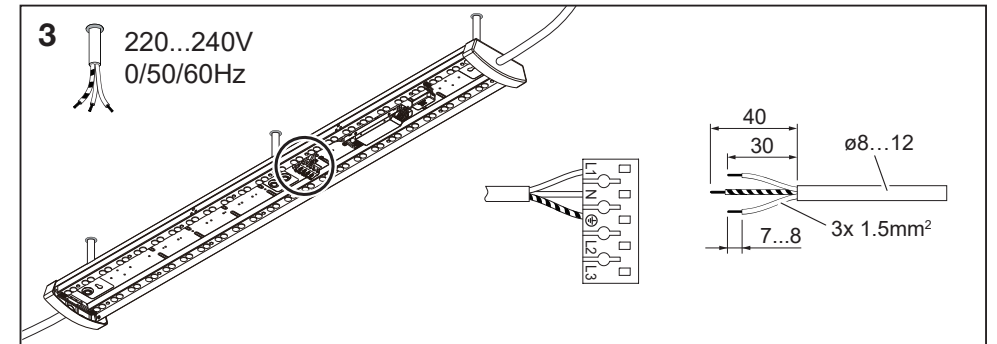

5MA69-267121_aa
13.04.2024 / REC(GME)

Siteco GmbH
Georg-Simon-Ohm-Straße 50
83301 Traunreut, Germany
mail: technicalsupport@siteco.de
Phone: +49 8669 / 33-844
www.siteco.com

siteco

[mm]

	L	L1	kg	B10 [A]	B13 [A]	B16 [A]	C10 [A]	C13 [A]	C16 [A]
51LN12MDM20A	645	543	1.6	n ≤ 24	n ≤ 31	n ≤ 39	n ≤ 40	n ≤ 52	n ≤ 65
51LN12MKM40A	1185	1040	2.8	n ≤ 15	n ≤ 20	n ≤ 24	n ≤ 25	n ≤ 33	n ≤ 40
51LN12MNM70A	1485	1310	3.6	n ≤ 11	n ≤ 12	n ≤ 18	n ≤ 18	n ≤ 24	n ≤ 29