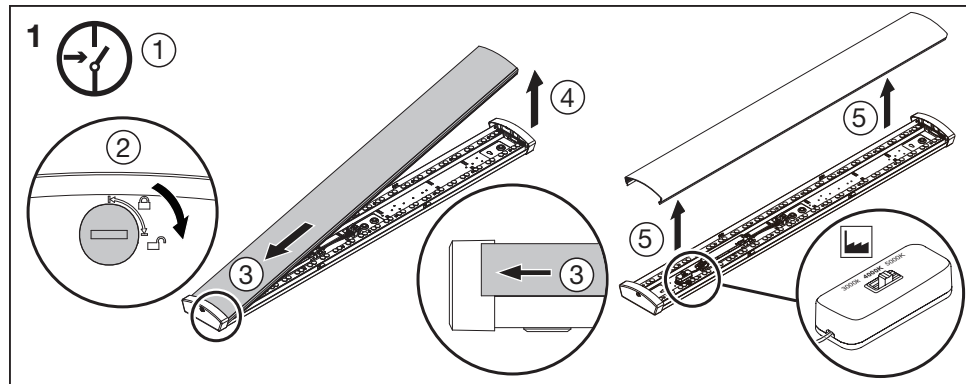

5MA69-267121_aa
13.04.2024 / REC(GME)

Siteco GmbH
Georg-Simon-Ohm-Straße 50
83301 Traunreut, Germany
mail: technicalsupport@siteco.de
Phone: +49 8669 / 33-844
www.siteco.com

siteco

[mm]

	L	L1	kg	B10 [A]	B13 [A]	B16 [A]	C10 [A]	C13 [A]	C16 [A]
51LN12MDM20A	645	543	1.6	n ≤ 24	n ≤ 31	n ≤ 39	n ≤ 40	n ≤ 52	n ≤ 65
51LN12MKM40A	1185	1040	2.8	n ≤ 15	n ≤ 20	n ≤ 24	n ≤ 25	n ≤ 33	n ≤ 40
51LN12MNM70A	1485	1310	3.6	n ≤ 11	n ≤ 12	n ≤ 18	n ≤ 18	n ≤ 24	n ≤ 29