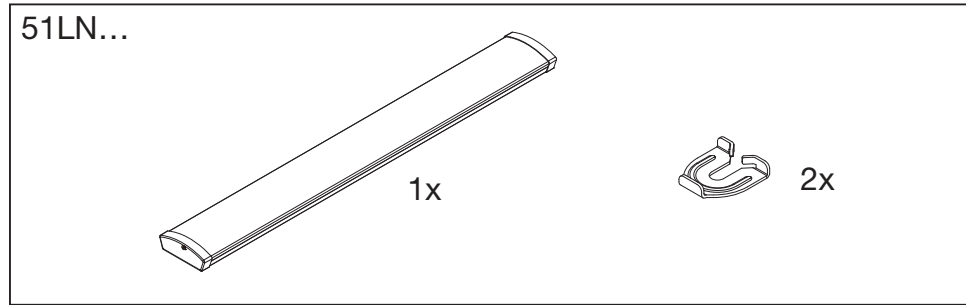

5MA69-267121_aa
13.04.2024 / REC(GME)

Siteco GmbH
Georg-Simon-Ohm-Straße 50
83301 Traunreut, Germany
mail: technicalsupport@siteco.de
Phone: +49 8669 / 33-844
www.siteco.com

siteco

[mm]

	L	L1	kg	B10 [A]	B13 [A]	B16 [A]	C10 [A]	C13 [A]	C16 [A]
51LN12MDM20A	645	543	1.6	n ≤ 24	n ≤ 31	n ≤ 39	n ≤ 40	n ≤ 52	n ≤ 65
51LN12MKM40A	1185	1040	2.8	n ≤ 15	n ≤ 20	n ≤ 24	n ≤ 25	n ≤ 33	n ≤ 40
51LN12MNM70A	1485	1310	3.6	n ≤ 11	n ≤ 12	n ≤ 18	n ≤ 18	n ≤ 24	n ≤ 29