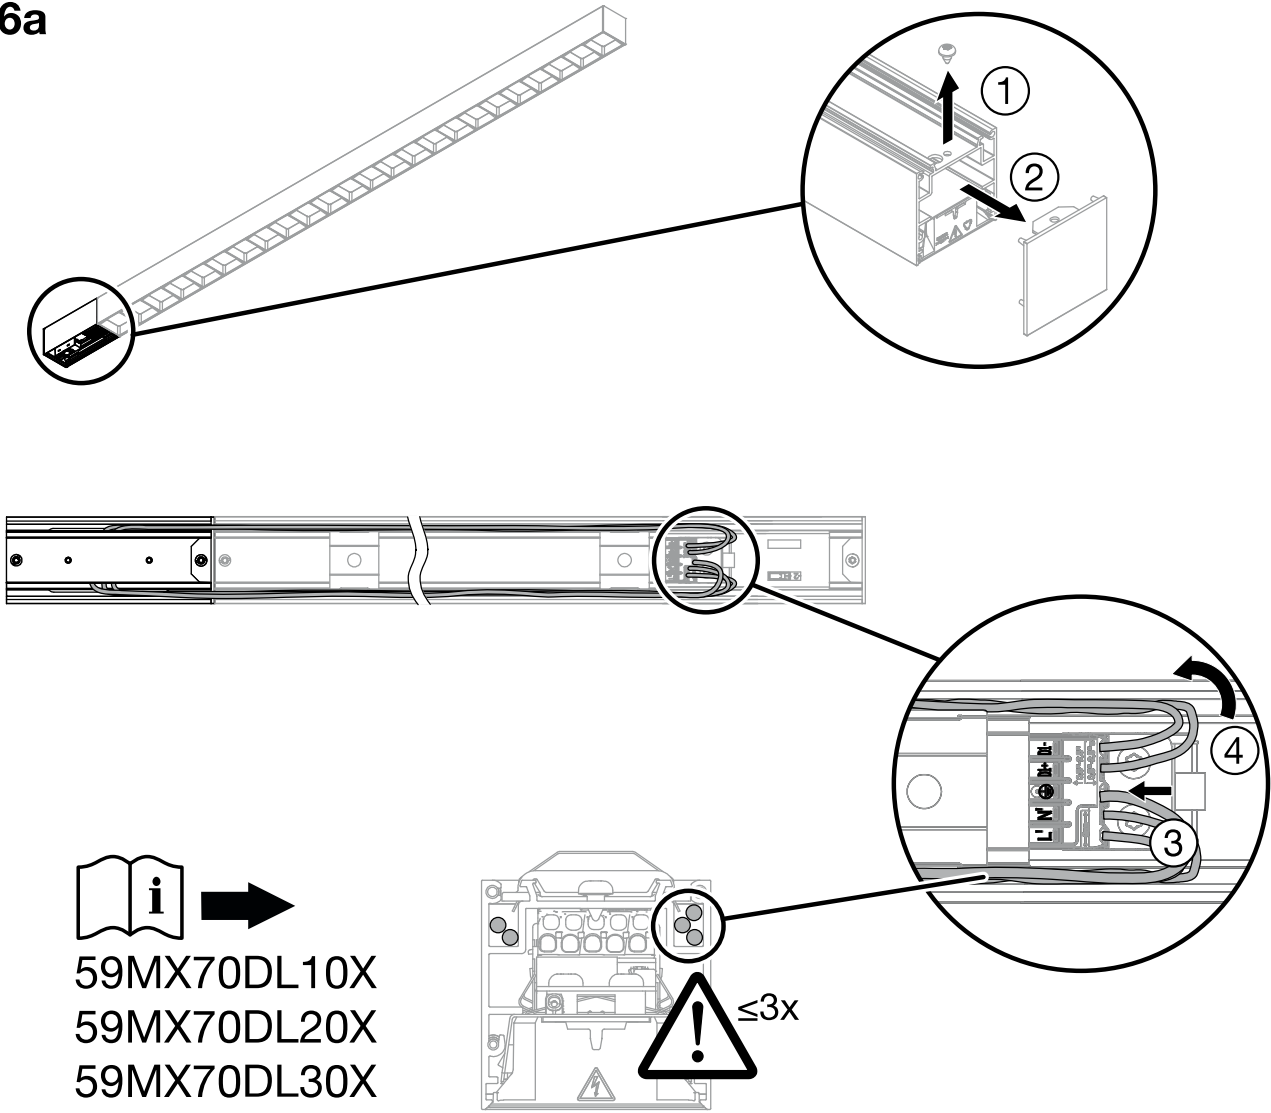

Silica[®] 21

Sensor

59MX2BW0...

59MX2BW1...

59MX2CW0...

59MX2CW1...

siteco

6a

59MX70DL10X
59MX70DL20X
59MX70DL30X

6b

4

5

Steinel
5LZ925603

Siteco GmbH
Georg-Simon-Ohm-Straße 50
83301 Traunreut, Germany
mail: technicalsupport@siteco.de
Phone: +49 8669 / 33-844
www.siteco.com

5MA41-263238_ac
30.05.2023 / SCH