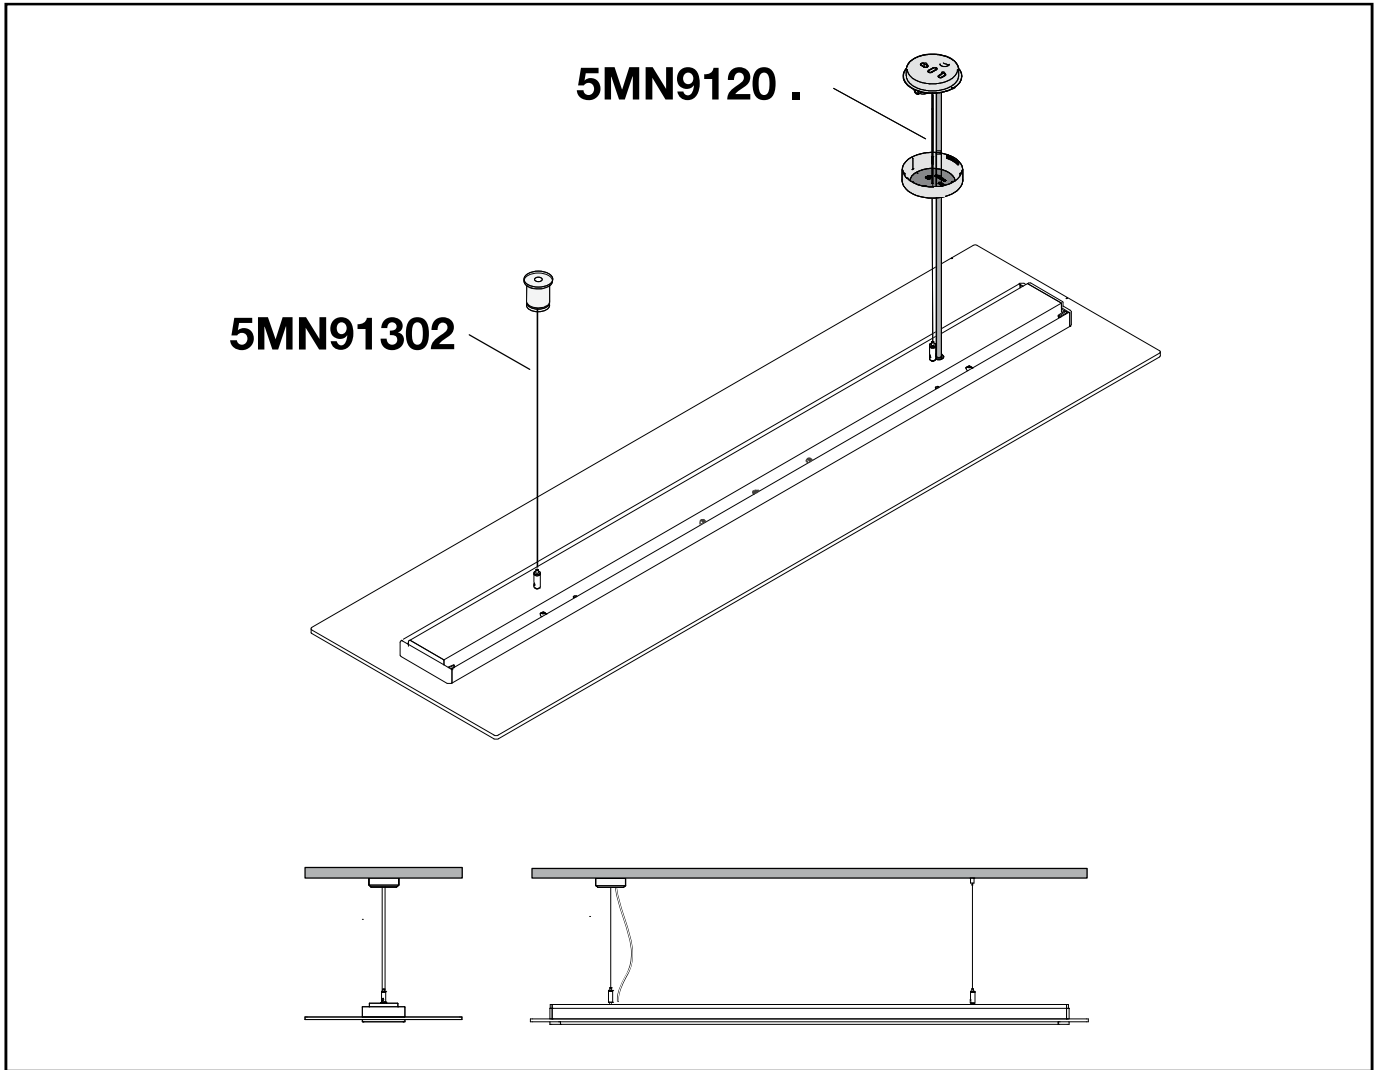

Vega® 11

Pendelleuchte / Suspended Luminaire

5MN238DL...

siteco

5MN238DLC...
5MN238DLE...

5MN238DLC0M .
5MN238DLE0M .

L	BN
N	BU
⊕	GNYE
DALI	WH
DALI	RD

5MN238DLC0S .
5MN238DLE0S .