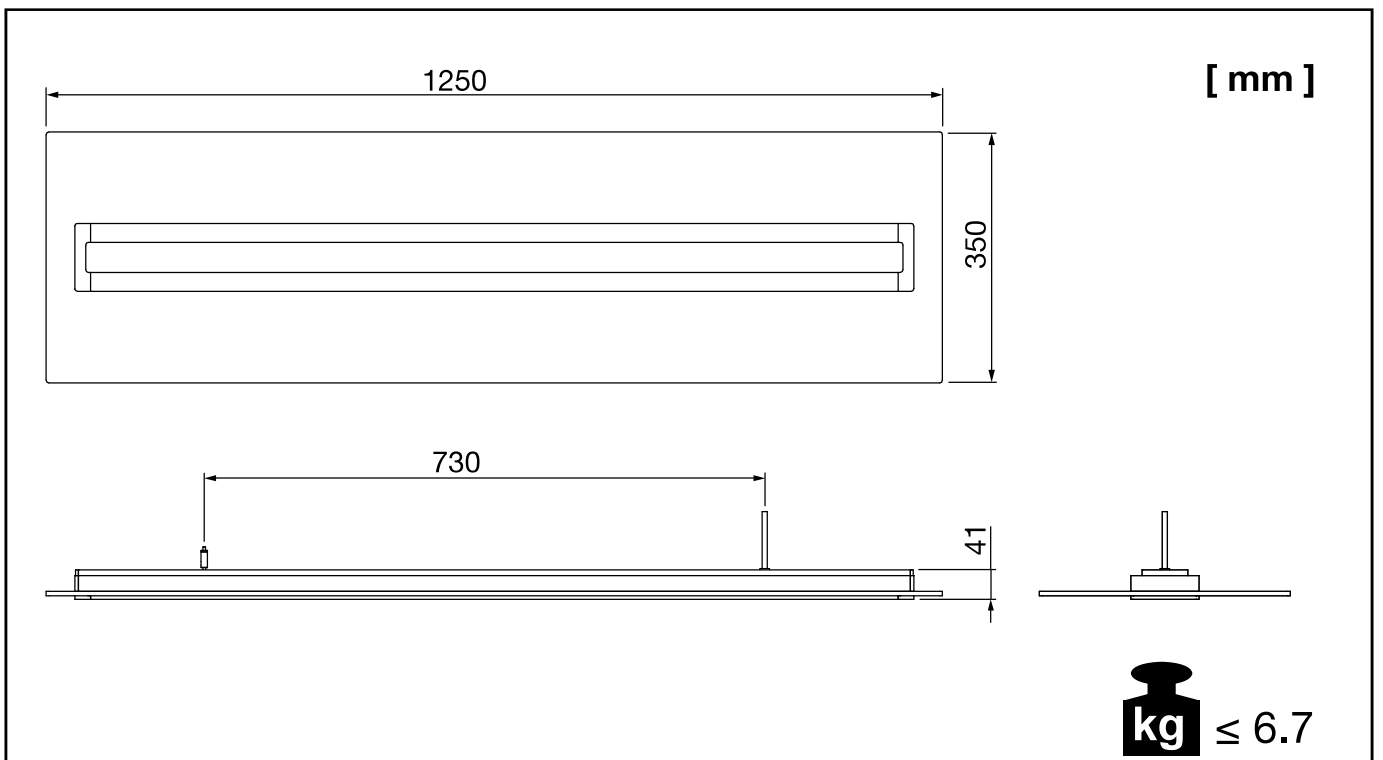

Vega® 11

Pendelleuchte / Suspended Luminaire

5MN238DL...

siteco

5MN238DLC...
5MN238DLE...

5MN238DLC0M .
5MN238DLE0M .

L	BN
N	BU
⊕	GNYE
DALI	WH
DALI	RD

5MN238DLC0S .
5MN238DLE0S .