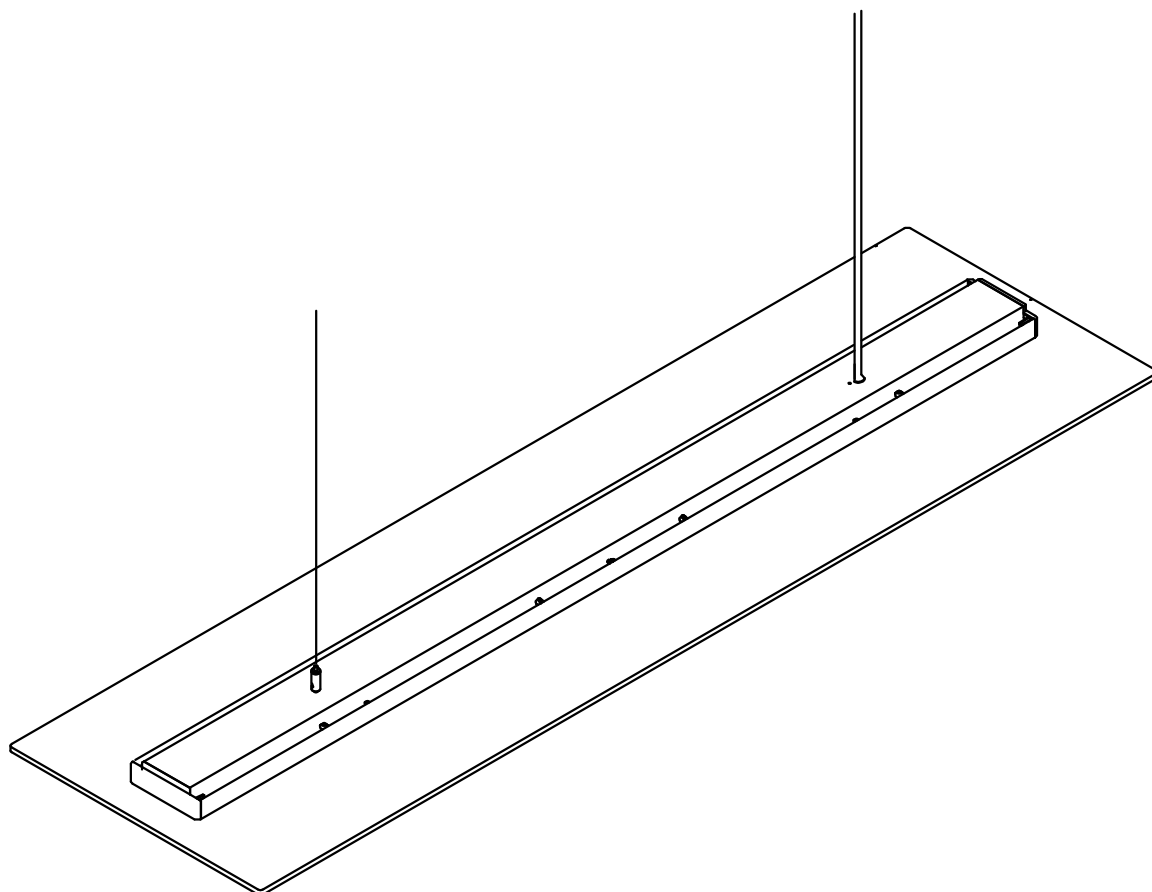

Vega® 11

Pendelleuchte / Suspended Luminaire

5MN238DL...

siteco

5MN238DLC...
5MN238DLE...

5MN238DLC0M .
5MN238DLE0M .

L	BN
N	BU
⊕	GNYE
DALI	WH
DALI	RD

5MN238DLC0S .
5MN238DLE0S .