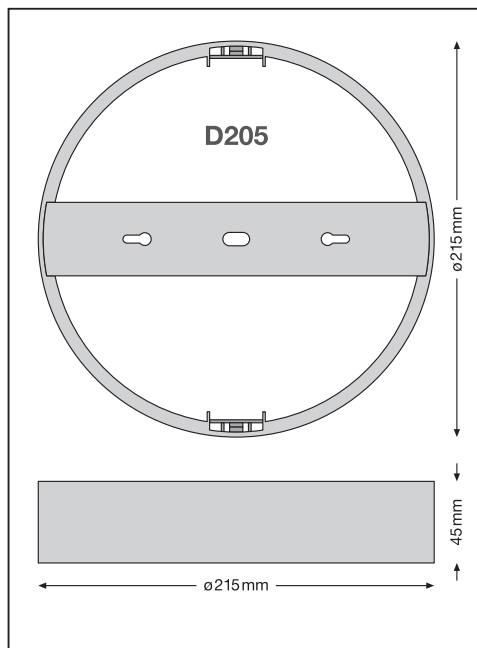

DOWNLIGHT SLIM ALU FRAME