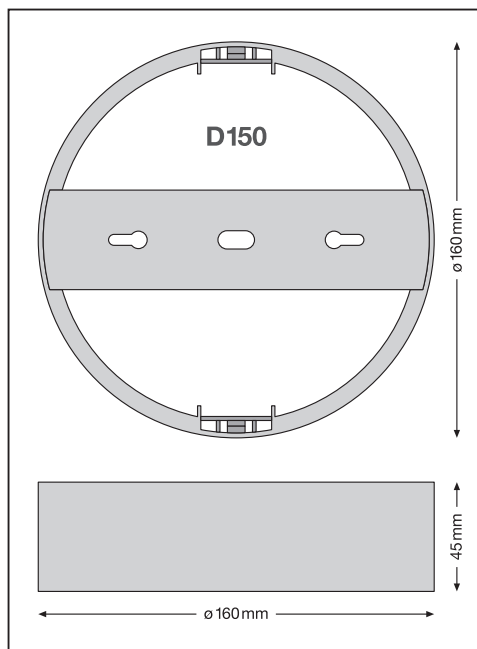

DOWNLIGHT SLIM ALU FRAME