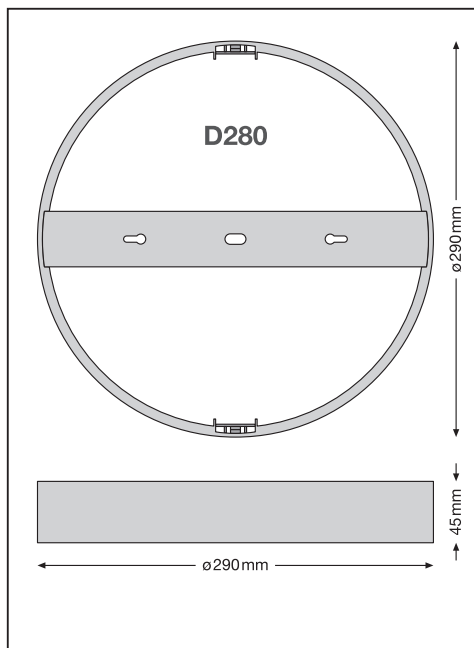

DOWNLIGHT SLIM ALU FRAME