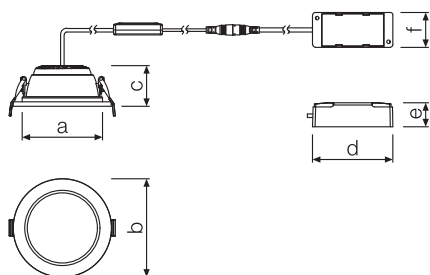

DOWNLIGHT COMFORT OPAL

DOWNLIGHT COMFORT UGR

OPAL ON-OFF