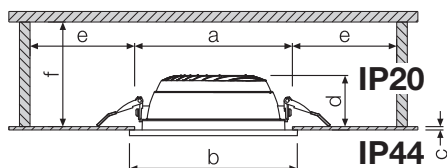

DOWNLIGHT COMFORT OPAL

DOWNLIGHT COMFORT UGR

OPAL ON-OFF

UGR ON-OFF

	a	b	c	d	e	f
DL CMFT D100 P 13W MS 940 OP WT LEDV	100mm	116mm	48mm	95.1mm	28.5mm	41.4mm
DL CMFT D150 P 18W MS 940 OP WT LEDV	150mm	160mm	57.1mm	95.1mm	28.5mm	41.4mm
DL CMFT D200 P 30W MS 940 OP WT LEDV	200mm	215mm	58.8mm	120mm	28.5mm	41.4mm
DL CMFT D250 P 42W MS 940 OP WT LEDV	250mm	265mm	60.3mm	120mm	28.5mm	41.4mm
DL CMFT D100 P 13W MS 940 U19 WT LEDV	100mm	116mm	65.2mm	95.1mm	28.5mm	41.4mm
DL CMFT D150 P 18W MS 940 U19 WT LEDV	150mm	160mm	91.8mm	95.1mm	28.5mm	41.4mm
DL CMFT D200 P 30W MS 940 U19 WT LEDV	200mm	215mm	116.8mm	120mm	28.5mm	41.4mm
DL CMFT D250 P 42W MS 940 U19 WT LEDV	250mm	265mm	124.1mm	120mm	28.5mm	41.4mm

OPAL ON-OFF

UGR ON-OFF

	[a]	b	c	d	e	f
DL CMFT D100 P 13W MS 940 OP WT LEDV	100mm	116mm	5-25mm	42.8mm	≥400mm	≥93mm
DL CMFT D150 P 18W MS 940 OP WT LEDV	150mm	160mm	5-25mm	51.8mm	≥400mm	≥102mm
DL CMFT D200 P 30W MS 940 OP WT LEDV	200mm	215mm	5-35mm	53.5mm	≥400mm	≥104mm
DL CMFT D250 P 42W MS 940 OP WT LEDV	250mm	265mm	5-35mm	55mm	≥400mm	≥105mm
DL CMFT D100 P 13W MS 940 U19 WT LEDV	100mm	116mm	5-25mm	60mm	≥400mm	≥110mm
DL CMFT D150 P 18W MS 940 U19 WT LEDV	150mm	160mm	5-25mm	86.5mm	≥400mm	≥137mm
DL CMFT D200 P 30W MS 940 U19 WT LEDV	200mm	215mm	5-35mm	111.5mm	≥400mm	≥162mm
DL CMFT D250 P 42W MS 940 U19 WT LEDV	250mm	265mm	5-35mm	118.8mm	≥400mm	≥169mm