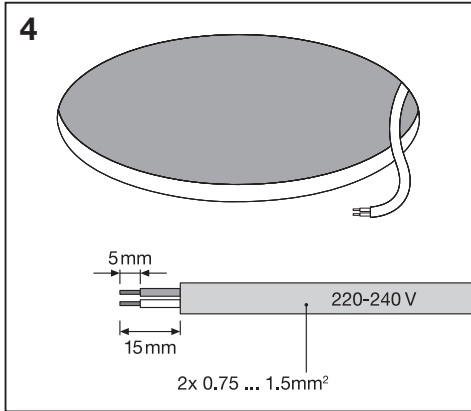

DOWNLIGHT COMFORT OPAL

DOWNLIGHT COMFORT UGR