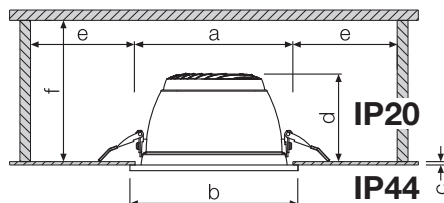

DOWNLIGHT COMFORT OPAL

DOWNLIGHT COMFORT UGR

OPAL ON-OFF

UGR ON-OFF

	a	b	c	d	e	f
DL CMFT D100 P 13W MS 940 OP WT LEDV	100mm	116mm	48mm	95.1mm	28.5mm	41.4mm
DL CMFT D150 P 18W MS 940 OP WT LEDV	150mm	160mm	57.1mm	95.1mm	28.5mm	41.4mm
DL CMFT D200 P 30W MS 940 OP WT LEDV	200mm	215mm	58.8mm	120mm	28.5mm	41.4mm
DL CMFT D250 P 42W MS 940 OP WT LEDV	250mm	265mm	60.3mm	120mm	28.5mm	41.4mm
DL CMFT D100 P 13W MS 940 U19 WT LEDV	100mm	116mm	65.2mm	95.1mm	28.5mm	41.4mm
DL CMFT D150 P 18W MS 940 U19 WT LEDV	150mm	160mm	91.8mm	95.1mm	28.5mm	41.4mm
DL CMFT D200 P 30W MS 940 U19 WT LEDV	200mm	215mm	116.8mm	120mm	28.5mm	41.4mm
DL CMFT D250 P 42W MS 940 U19 WT LEDV	250mm	265mm	124.1mm	120mm	28.5mm	41.4mm

OPAL ON-OFF

UGR ON-OFF

	[a]	b	c	d	e	f
DL CMFT D100 P 13W MS 940 OP WT LEDV	100mm	116mm	5-25mm	42.8mm	≥400mm	≥93mm
DL CMFT D150 P 18W MS 940 OP WT LEDV	150mm	160mm	5-25mm	51.8mm	≥400mm	≥102mm
DL CMFT D200 P 30W MS 940 OP WT LEDV	200mm	215mm	5-35mm	53.5mm	≥400mm	≥104mm
DL CMFT D250 P 42W MS 940 OP WT LEDV	250mm	265mm	5-35mm	55mm	≥400mm	≥105mm
DL CMFT D100 P 13W MS 940 U19 WT LEDV	100mm	116mm	5-25mm	60mm	≥400mm	≥110mm
DL CMFT D150 P 18W MS 940 U19 WT LEDV	150mm	160mm	5-25mm	86.5mm	≥400mm	≥137mm
DL CMFT D200 P 30W MS 940 U19 WT LEDV	200mm	215mm	5-35mm	111.5mm	≥400mm	≥162mm
DL CMFT D250 P 42W MS 940 U19 WT LEDV	250mm	265mm	5-35mm	118.8mm	≥400mm	≥169mm