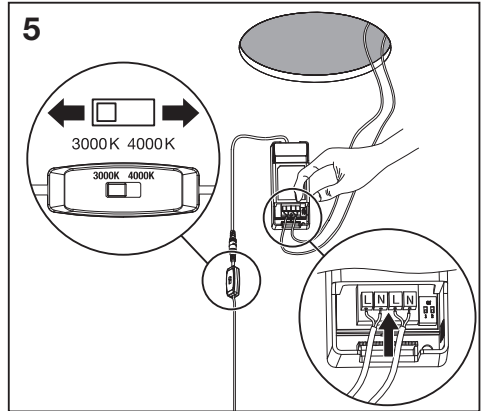

DOWNLIGHT COMFORT OPAL

DOWNLIGHT COMFORT UGR