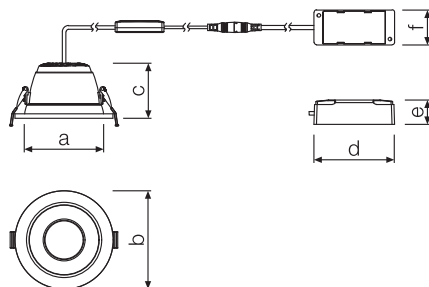

DOWNLIGHT COMFORT OPAL

DOWNLIGHT COMFORT UGR

OPAL ON-OFF

UGR ON-OFF

	a	b	c	d	e	f
DL CMFT D100 P 13W MS 940 OP WT LEDV	100mm	116mm	48mm	95.1mm	28.5mm	41.4mm
DL CMFT D150 P 18W MS 940 OP WT LEDV	150mm	160mm	57.1mm	95.1mm	28.5mm	41.4mm
DL CMFT D200 P 30W MS 940 OP WT LEDV	200mm	215mm	58.8mm	120mm	28.5mm	41.4mm
DL CMFT D250 P 42W MS 940 OP WT LEDV	250mm	265mm	60.3mm	120mm	28.5mm	41.4mm
DL CMFT D100 P 13W MS 940 U19 WT LEDV	100mm	116mm	65.2mm	95.1mm	28.5mm	41.4mm
DL CMFT D150 P 18W MS 940 U19 WT LEDV	150mm	160mm	91.8mm	95.1mm	28.5mm	41.4mm
DL CMFT D200 P 30W MS 940 U19 WT LEDV	200mm	215mm	116.8mm	120mm	28.5mm	41.4mm
DL CMFT D250 P 42W MS 940 U19 WT LEDV	250mm	265mm	124.1mm	120mm	28.5mm	41.4mm

OPAL ON-OFF

UGR ON-OFF

	[a]	b	c	d	e	f
DL CMFT D100 P 13W MS 940 OP WT LEDV	100mm	116mm	5-25mm	42.8mm	≥400mm	≥93mm
DL CMFT D150 P 18W MS 940 OP WT LEDV	150mm	160mm	5-25mm	51.8mm	≥400mm	≥102mm
DL CMFT D200 P 30W MS 940 OP WT LEDV	200mm	215mm	5-35mm	53.5mm	≥400mm	≥104mm
DL CMFT D250 P 42W MS 940 OP WT LEDV	250mm	265mm	5-35mm	55mm	≥400mm	≥105mm
DL CMFT D100 P 13W MS 940 U19 WT LEDV	100mm	116mm	5-25mm	60mm	≥400mm	≥110mm
DL CMFT D150 P 18W MS 940 U19 WT LEDV	150mm	160mm	5-25mm	86.5mm	≥400mm	≥137mm
DL CMFT D200 P 30W MS 940 U19 WT LEDV	200mm	215mm	5-35mm	111.5mm	≥400mm	≥162mm
DL CMFT D250 P 42W MS 940 U19 WT LEDV	250mm	265mm	5-35mm	118.8mm	≥400mm	≥169mm