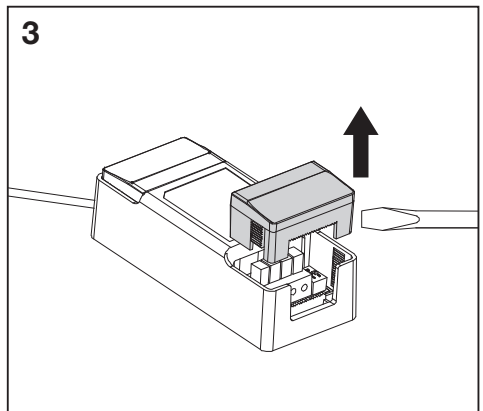

DL CMFT D150 P 18W MS 940 OP WT
DL CMFT D150 P 18W MS 940 U19 WT

T (Kelvin)	3000			4000		
W_{AC}	12	15	18	12	15	18
lm	1320	1650	1980	1440	1800	2160
lm/W	110	110	110	120	120	120
mA	300	365	450	300	365	450

DL CMFT D250 P 42W MS 940 OP WT
DL CMFT D250 P 42W MS 940 U19 WT

T (Kelvin)	3000			4000		
W_{AC}	30	35	42	30	35	42
lm	3300	3850	4600	3600	4200	5000
lm/W	110	110	110	120	120	120
mA	760	900	1050	760	900	1050