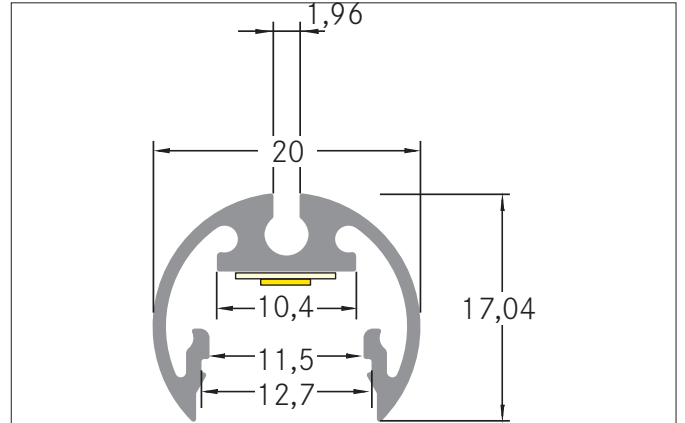

P90-16 Surface-mounted round profile

Article no. 53760070

Tender

Surface-mounted round profile, white.Mounting profile. Mounting method: Mounting profile., Material: Aluminium.

Product Benefits

- Surface-mounted round profile for targeted alignment of the lighting concept.
- Adjustable by rotating of the profile.
- Well suited for mounting in shelves.
- Light emission on to the surface or wall.
- Up to 4 meters length in one piece.

(For deliveries beyond 2000 mm: Please ask for delivery costs separately).

Article data	
Article no.	53760070
GTIN	4255752502920
Series name	P90-16
Short description	Surface-mounted round profile
Material	Aluminium
Colour	White
Length	2,000 mm
Width	20 mm
Hight	17 mm
Weight	0.460 kg
Conformance	CE, UKCA

P90-16 Surface-mounted round profile

Article no. 53760070

Packing data	
Gross weight	0.87 kg
Length of packaging	2,020 mm
Packaging width	45 mm
Packaging height	45 mm
Note	Please note that the materials aluminium and PMMA or PC can expand differently with changes in temperature! At a temperature change of 10°C, the coefficient of expansion is approx. aluminium is approx. 0.7mm per metre, for plastic approx. 1.5mm per metre. This is not a defect in the product, this is a normal physical process.
Disposal at end of life	This product must not be disposed of with household waste. You are obliged, to dispose of such electrical waste separately. By disposing of electrical waste and other old or defective electronics separately, you support recycling or other forms of re-use. In that way you help to take care and to avoid that harmful substances get into the environment.