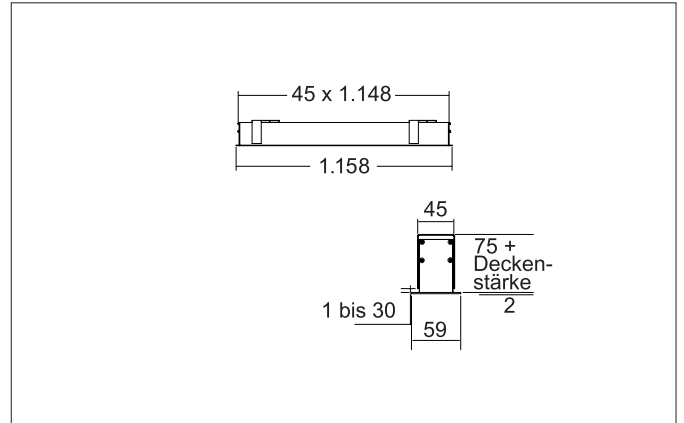

BIRO40 LED recessed profile luminaire direct

Article no. 7428171016

1.0 m	2.6 2.4	1474.6
2.0 m	5.2 4.8	368.6
3.0 m	7.8 7.2	163.8
4.0 m	10.4 9.7	92.2
5.0 m	13.0 12.1	59.0
	Ø (m)	E0(0°) [lx]

Tender

Rectangular LED recessed profile luminaire direct, ceiling cut-out installation depth mm, length 1,158 mm, width 40 mm, weight 2.350 kg, with rotationally symmetrical narrow-wide beam light distribution. Satin-finish plastic cover, rated luminous flux 1,888 lm, UGR < 25, rated power 15.7 W, light color warm white to daylight white, most similar color temperature (CCT) 2,700 - 6,500 K, general color rendering index CRI > 90, service life L80/B50 at 25 °C: 113,000 h, housing material: aluminium / steel / plastic, color: textured silver, permissible ambient temperature (ta): -20 °C - +25 °C, protection class (EN 61140): I, degree of protection (DIN EN 60529): IP20. With electronic control gear, DALI-DT8 dimmable.

Article data	
Article no.	7428171016
GTIN	4255752516088
Series name	BIRO40
Short description	LED recessed profile luminaire direct
Material	Aluminium / Steel / Plastic
Colour	Silver
Type of surface	Structure
Shape	Rectangular
Length	1,158 mm
Width	40 mm
Height	75 mm
Weight	2.350 kg
Conformance	CE, UKCA

Packing data	
Gross weight	3.396 kg
Length of packaging	1,250 mm
Packaging width	160 mm
Packaging height	135 mm
Disposal at end of life	This product must not be disposed of with household waste. You are obliged, to dispose of such electrical waste separately. By disposing of electrical waste and other old or defective electronics separately, you support recycling or other forms of re-use. In that way you help to take care and to avoid that harmful substances get into the environment.