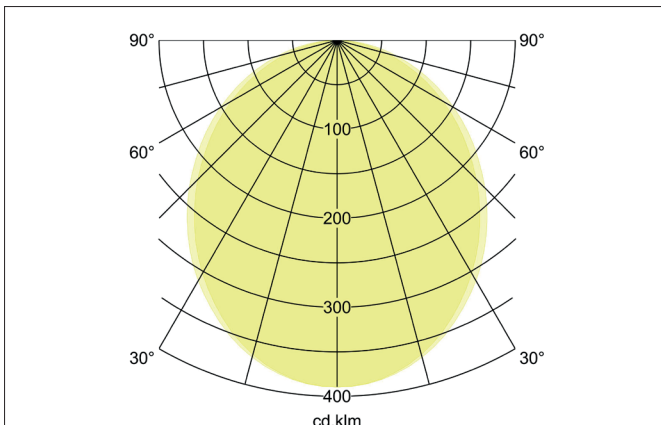

**BIRO40 LED recessed profile luminaire direct**

Article no. 7427141016

**Tender**

Rectangular LED recessed profile luminaire direct, ceiling cut-out installation depth mm, length 1,158 mm, width 40 mm, weight 2.590 kg, with rotationally symmetrical narrow-wide beam light distribution. Satin-finish plastic cover, rated luminous flux 4,065 lm, UGR < 25, rated wattage 28.5 W, neutral white light color, most similar color temperature (CCT) 4,000 K, general color rendering index CRI > 90, service life L80/B50 at 25 °C: 113,000 h, housing material: aluminium / steel / plastic, color: textured white, permissible ambient temperature (ta): -20 °C - +25 °C, protection class (EN 61140): I, degree of protection (DIN EN 60529): IP20. With electronic control gear, DALI-DT6 dimmable.

Article data	
Article no.	7427141016
GTIN	4255752516286
Series name	BIRO40
Short description	LED recessed profile luminaire direct
Material	Aluminium / Steel / Plastic
Colour	White
Type of surface	Structure
Shape	Rectangular
Length	1,158 mm
Width	40 mm
Height	75 mm
Weight	2.590 kg
Conformance	CE, UKCA