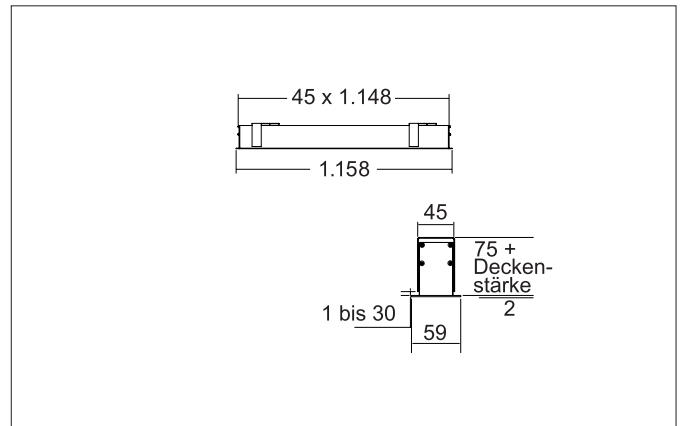

**BIRO40 LED recessed profile luminaire direct**

Article no. 7427141016

**Tender**

Rectangular LED recessed profile luminaire direct, ceiling cut-out installation depth mm, length 1,158 mm, width 40 mm, weight 2.590 kg, with rotationally symmetrical narrow-wide beam light distribution. Satin-finish plastic cover, rated luminous flux 4,065 lm, UGR < 25, rated wattage 28.5 W, neutral white light color, most similar color temperature (CCT) 4,000 K, general color rendering index CRI > 90, service life L80/B50 at 25 °C: 113,000 h, housing material: aluminium / steel / plastic, color: textured white, permissible ambient temperature (ta): -20 °C - +25 °C, protection class (EN 61140): I, degree of protection (DIN EN 60529): IP20. With electronic control gear, DALI-DT6 dimmable.

Article data	
Article no.	7427141016
GTIN	4255752516286
Series name	BIRO40
Short description	LED recessed profile luminaire direct
Material	Aluminium / Steel / Plastic
Colour	White
Type of surface	Structure
Shape	Rectangular
Length	1,158 mm
Width	40 mm
Height	75 mm
Weight	2.590 kg
Conformance	CE, UKCA

Packing data	
Gross weight	3.636 kg
Length of packaging	1,250 mm
Packaging width	160 mm
Packaging height	135 mm
Disposal at end of life	This product must not be disposed of with household waste. You are obliged, to dispose of such electrical waste separately. By disposing of electrical waste and other old or defective electronics separately, you support recycling or other forms of re-use. In that way you help to take care and to avoid that harmful substances get into the environment.