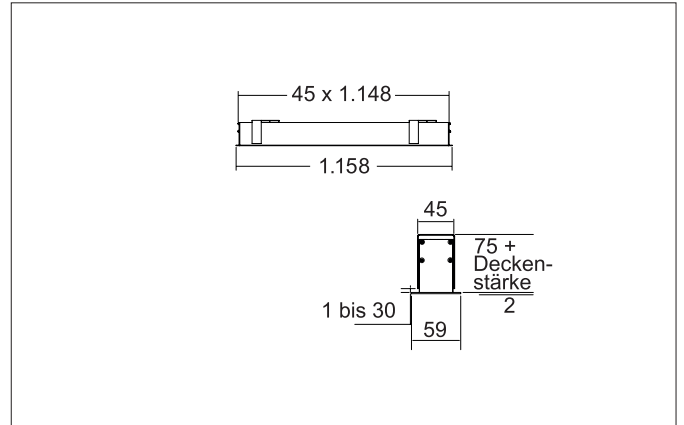

**BIRO40 2.0 LED recessed profile luminaire direct**  
 Article no. 7429141016

**Tender**  
 Rectangular LED recessed profile luminaire direct, ceiling cut-out installation depth mm, length 1,158 mm, width 40 mm, weight 2.59 kg, with rotationally symmetrical narrow-wide beam light distribution. Satin-finish plastic cover, rated luminous flux 1,915 lm, UGR < 25, rated power 14.8 W, neutral white light color, most similar color temperature (CCT) 4,000 K, general color rendering index CRI > 90, service life L80/B50 at 25 °C: 113,000 h, housing material: aluminium / steel / plastic, color: black structure, permissible ambient temperature (ta): -20 °C - +25 °C, protection class (EN 61140): I, degree of protection (DIN EN 60529): IP20. With electronic control gear, DALI-DT6 dimmable.

Article data	
Article no.	7429141016
GTIN	4255752516323
Series name	BIRO40 2.0
Short description	LED recessed profile luminaire direct
Material	Aluminium / Steel / Plastic
Colour	black structure
Type of surface	Structure
Shape	Rectangular
Length	1,158 mm
Width	40 mm
Height	75 mm
Weight	2.59 kg
Conformance	CE, UKCA

Packing data	
Gross weight	3.636 kg
Length of packaging	1,250 mm
Packaging width	160 mm
Packaging height	135 mm
Disposal at end of life	This product must not be disposed of with household waste. You are obliged, to dispose of such electrical waste separately. By disposing of electrical waste and other old or defective electronics separately, you support recycling or other forms of re-use. In that way you help to take care and to avoid that harmful substances get into the environment.