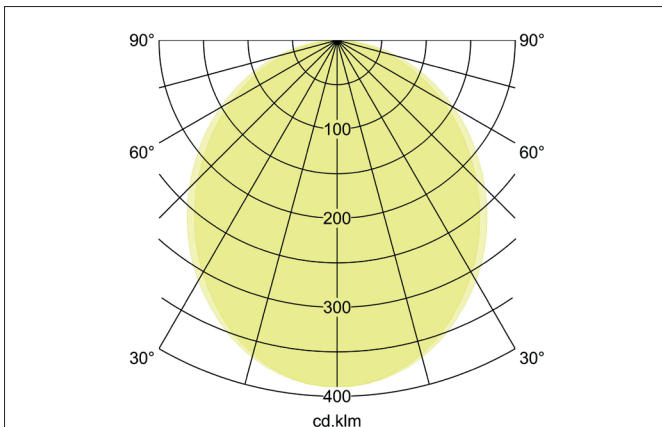

**BIRO40 2.0 LED recessed profile luminaire direct**  
 Article no. 7429141016

**Tender**  
 Rectangular LED recessed profile luminaire direct, ceiling cut-out installation depth mm, length 1,158 mm, width 40 mm, weight 2.59 kg, with rotationally symmetrical narrow-wide beam light distribution. Satin-finish plastic cover, rated luminous flux 1,915 lm, UGR < 25, rated power 14.8 W, neutral white light color, most similar color temperature (CCT) 4,000 K, general color rendering index CRI > 90, service life L80/B50 at 25 °C: 113,000 h, housing material: aluminium / steel / plastic, color: black structure, permissible ambient temperature (ta): -20 °C - +25 °C, protection class (EN 61140): I, degree of protection (DIN EN 60529): IP20. With electronic control gear, DALI-DT6 dimmable.

Article data	
Article no.	7429141016
GTIN	4255752516323
Series name	BIRO40 2.0
Short description	LED recessed profile luminaire direct
Material	Aluminium / Steel / Plastic
Colour	black structure
Type of surface	Structure
Shape	Rectangular
Length	1,158 mm
Width	40 mm
Height	75 mm
Weight	2.59 kg
Conformance	CE, UKCA