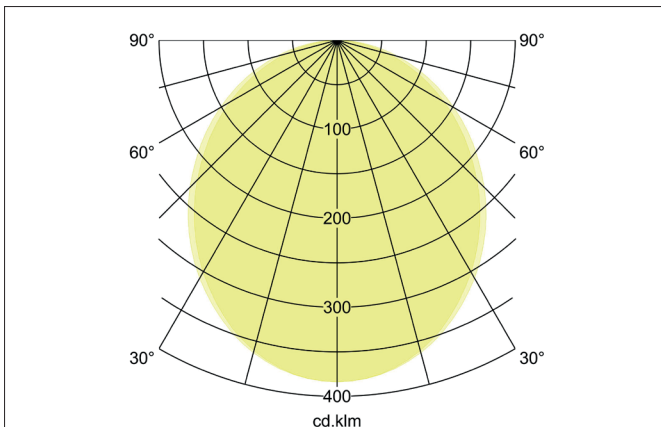

BIRO40 LED recessed profile luminaire direct

Article no. 7429171016

Tender

Rectangular LED recessed profile luminaire direct, ceiling cut-out installation depth mm, length 1,158 mm, width 40 mm, weight 2.350 kg, with rotationally symmetrical narrow-wide beam light distribution. Satin-finish plastic cover, rated luminous flux 1,888 lm, UGR < 25, rated wattage 15.7 W, light color warm white to daylight white, most similar color temperature (CCT) 2,700 - 6,500 K, general color rendering index CRI > 90, service life L80/B50 at 25 °C: 113,000 h, housing material: aluminium / steel / plastic, color: textured black, permissible ambient temperature (ta): -20 °C - +25 °C, protection class (EN 61140): I, degree of protection (DIN EN 60529): IP20. With electronic control gear, DALI-DT8 dimmable.

Article data	
Article no.	7429171016
GTIN	4255752516101
Series name	BIRO40
Short description	LED recessed profile luminaire direct
Material	Aluminium / Steel / Plastic
Colour	Black
Type of surface	Structure
Shape	Rectangular
Length	1,158 mm
Width	40 mm
Height	75 mm
Weight	2.350 kg
Conformance	CE, UKCA

BIRO40 LED recessed profile luminaire direct

Article no. 7429171016

Lighting technology	
Colour temperature	2.700 - 6.500 K
Light colour	White
Color Temperature 1	2,700 K
Color Temperature 2	4,000 K
Color Temperature 3	6,500 K
Light output	Direct
Luminous flux	1,888 lm
Luminous flux 1	1,888 lm
Luminous flux 2	1,902 lm
Luminous flux 3	1,954 lm
System efficiency	120 lm/W
McAdam-Step	McAdam-Step 3
Colour rendering	CRI > 90
Reflector	Without
Glare evaluation	UGR < 25
Light sharing	Symmetric
Adjustable color temperature	Infinite control