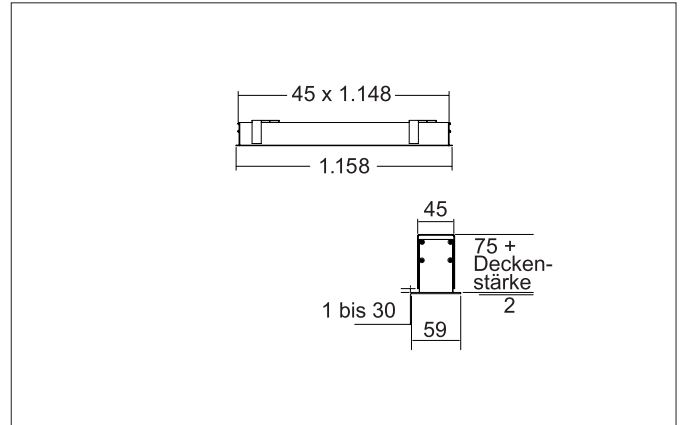

BIRO40 LED recessed profile luminaire direct

Article no. 7429171016

Tender

Rectangular LED recessed profile luminaire direct, ceiling cut-out installation depth mm, length 1,158 mm, width 40 mm, weight 2.350 kg, with rotationally symmetrical narrow-wide beam light distribution. Satin-finish plastic cover, rated luminous flux 1,888 lm, UGR < 25, rated wattage 15.7 W, light color warm white to daylight white, most similar color temperature (CCT) 2,700 - 6,500 K, general color rendering index CRI > 90, service life L80/B50 at 25 °C: 113,000 h, housing material: aluminium / steel / plastic, color: textured black, permissible ambient temperature (ta): -20 °C - +25 °C, protection class (EN 61140): I, degree of protection (DIN EN 60529): IP20. With electronic control gear, DALI-DT8 dimmable.

Article data	
Article no.	7429171016
GTIN	4255752516101
Series name	BIRO40
Short description	LED recessed profile luminaire direct
Material	Aluminium / Steel / Plastic
Colour	Black
Type of surface	Structure
Shape	Rectangular
Length	1,158 mm
Width	40 mm
Height	75 mm
Weight	2.350 kg
Conformance	CE, UKCA

Packing data	
Gross weight	3.396 kg
Length of packaging	1,250 mm
Packaging width	160 mm
Packaging height	135 mm
Disposal at end of life	This product must not be disposed of with household waste. You are obliged, to dispose of such electrical waste separately. By disposing of electrical waste and other old or defective electronics separately, you support recycling or other forms of re-use. In that way you help to take care and to avoid that harmful substances get into the environment.