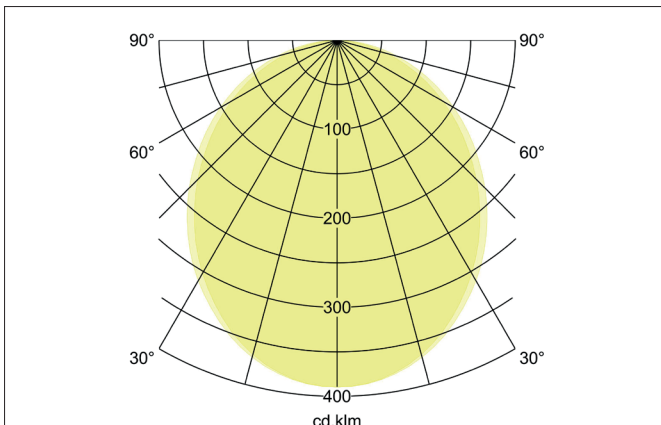

BIRO40 LED surface-mounted profile luminaire direct

Article no. 7413141016

Tender

Rectangular LED surface-mounted profile luminaire direct, luminaire length 1,140 mm, luminaire width 40 mm, height 75 mm, weight 2.590 kg, with rotationally symmetrical narrow-wide beam light distribution. Satin-finish plastic cover, rated luminous flux 4,065 lm, UGR < 25, rated wattage 28.5 W, neutral white light color, most similar color temperature (CCT) 4,000 K, general color rendering index CRI > 90, service life L80/B50 at 25 °C: 113,000 h, housing material: aluminum / steel / plastic, color: textured black, permissible ambient temperature (ta): -20 °C - +25 °C, protection class (EN 61140): I, degree of protection (DIN EN 60529): IP20. With electronic control gear, DALI-DT6 dimmable.

Article data	
Article no.	7413141016
GTIN	4255752516361
Series name	BIRO40
Short description	LED surface-mounted profile luminaire direct
Material	Aluminium / Steel / Plastic
Colour	Black
Type of surface	Structure
Shape	Rectangular
Length	1,140 mm
Width	40 mm
Height	75 mm
Weight	2.590 kg
Conformance	CE, UKCA

BIRO40 LED surface-mounted profile luminaire direct

Article no. 7413141016

Lighting technology	
Colour temperature	4.000 K
Light colour	White
Light output	Direct
Luminous flux	4,065 lm
System efficiency	143 lm/W
McAdam-Step	McAdam-Step 3
Colour rendering	CRI > 90
Reflector	Without
Beam angle	80°
Glare evaluation	UGR < 25
Light sharing	Symmetric
Adjustable color temperature	No