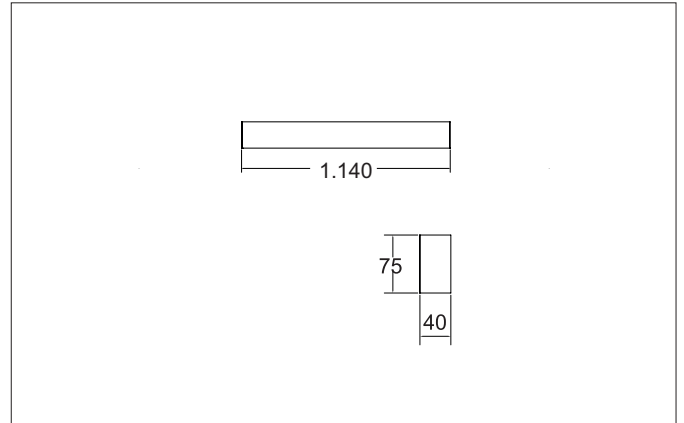

BIRO40 LED surface-mounted profile luminaire direct

Article no. 7413141016

Tender

Rectangular LED surface-mounted profile luminaire direct, luminaire length 1,140 mm, luminaire width 40 mm, height 75 mm, weight 2.590 kg, with rotationally symmetrical narrow-wide beam light distribution. Satin-finish plastic cover, rated luminous flux 4,065 lm, UGR < 25, rated wattage 28.5 W, neutral white light color, most similar color temperature (CCT) 4,000 K, general color rendering index CRI > 90, service life L80/B50 at 25 °C: 113,000 h, housing material: aluminum / steel / plastic, color: textured black, permissible ambient temperature (ta): -20 °C - +25 °C, protection class (EN 61140): I, degree of protection (DIN EN 60529): IP20. With electronic control gear, DALI-DT6 dimmable.

Article data	
Article no.	7413141016
GTIN	4255752516361
Series name	BIRO40
Short description	LED surface-mounted profile luminaire direct
Material	Aluminium / Steel / Plastic
Colour	Black
Type of surface	Structure
Shape	Rectangular
Length	1,140 mm
Width	40 mm
Height	75 mm
Weight	2.590 kg
Conformance	CE, UKCA

Mounting technology	
Mounting method	Surface mounting
Place of installation	Ceiling-mounted
Adjustability	Not adjustable
Material cover	Plastic, satinised

Packing data	
Gross weight	3.636 kg
Length of packaging	1,250 mm
Packaging width	160 mm
Packaging height	135 mm
Disposal at end of life	This product must not be disposed of with household waste. You are obliged, to dispose of such electrical waste separately. By disposing of electrical waste and other old or defective electronics separately, you support recycling or other forms of re-use. In that way you help to take care and to avoid that harmful substances get into the environment.