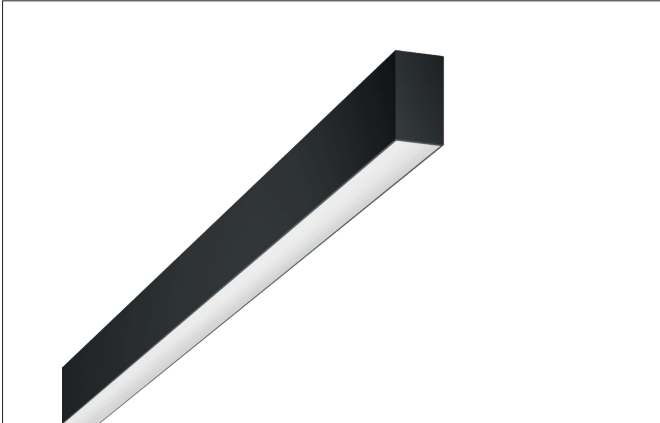

BIRO40 LED surface-mounted profile luminaire direct

Article no. 7413141016

Tender

Rectangular LED surface-mounted profile luminaire direct, luminaire length 1,140 mm, luminaire width 40 mm, height 75 mm, weight 2.590 kg, with rotationally symmetrical narrow-wide beam light distribution. Satin-finish plastic cover, rated luminous flux 4,065 lm, UGR < 25, rated wattage 28.5 W, neutral white light color, most similar color temperature (CCT) 4,000 K, general color rendering index CRI > 90, service life L80/B50 at 25 °C: 113,000 h, housing material: aluminum / steel / plastic, color: textured black, permissible ambient temperature (ta): -20 °C - +25 °C, protection class (EN 61140): I, degree of protection (DIN EN 60529): IP20. With electronic control gear, DALI-DT6 dimmable.

Article data	
Article no.	7413141016
GTIN	4255752516361
Series name	BIRO40
Short description	LED surface-mounted profile luminaire direct
Material	Aluminium / Steel / Plastic
Colour	Black
Type of surface	Structure
Shape	Rectangular
Length	1,140 mm
Width	40 mm
Height	75 mm
Weight	2.590 kg
Conformance	CE, UKCA

BIRO40 LED surface-mounted profile luminaire direct

Article no. 7413141016

Lighting technology	
Colour temperature	4.000 K
Light colour	White
Light output	Direct
Luminous flux	4,065 lm
System efficiency	143 lm/W
McAdam-Step	McAdam-Step 3
Colour rendering	CRI > 90
Reflector	Without
Beam angle	80°
Glare evaluation	UGR < 25
Light sharing	Symmetric
Adjustable color temperature	No