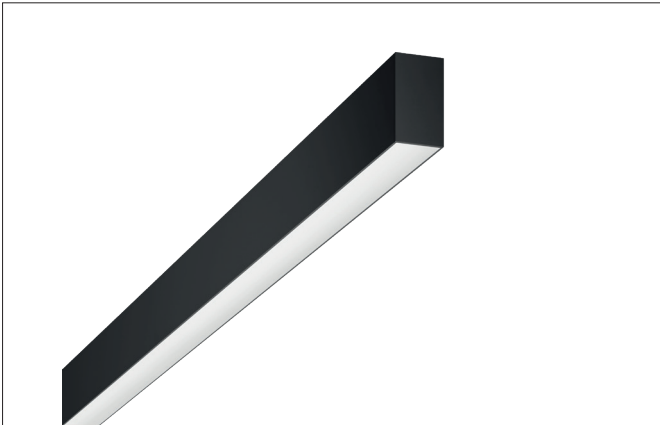

BIRO40 LED surface-mounted profile luminaire direct
Article no. 7413121032

Tender
Rectangular LED surface-mounted profile luminaire direct, luminaire length 2,260 mm, luminaire width 40 mm, height 75 mm, weight 3.790 kg, with rotationally symmetrical narrow-wide beam light distribution. Satin-finish plastic cover, rated luminous flux 7,540 lm, UGR < 25, rated wattage 56.6 W, warm white light color, most similar color temperature (CCT) 3,000 K, general color rendering index CRI > 90, service life L80/B50 at 25 °C: 113,000 h, housing material: aluminium / steel / plastic, color: textured black, permissible ambient temperature (ta): -20 °C - +25 °C, protection class (EN 61140): I, degree of protection (DIN EN 60529): IP20. With electronic control gear, DALI-DT6 dimmable.

Article data	
Article no.	7413121032
GTIN	4255752518143
Series name	BIRO40
Short description	LED surface-mounted profile luminaire direct
Material	Aluminium / Steel / Plastic
Colour	Black
Type of surface	Structure
Shape	Rectangular
Length	2,260 mm
Width	40 mm
Hight	75 mm
Weight	3.790 kg
Conformance	CE, UKCA

BIRO40 LED surface-mounted profile luminaire direct

Article no. 7413121032

Lighting technology	
Colour temperature	3.000 K
Light colour	White
Light output	Direct
Luminous flux	7,540 lm
System efficiency	133 lm/W
McAdam-Step	McAdam-Step 3
Colour rendering	CRI > 90
Reflector	Without
Beam angle	80°
Glare evaluation	UGR < 25
Light sharing	Symmetric
Adjustable color temperature	No