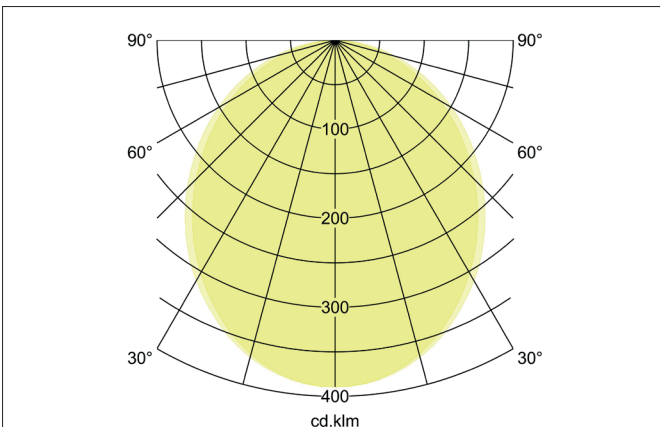

BIRO40 LED surface-mounted profile luminaire direct
Article no. 7413121032

Tender
Rectangular LED surface-mounted profile luminaire direct, luminaire length 2,260 mm, luminaire width 40 mm, height 75 mm, weight 3.790 kg, with rotationally symmetrical narrow-wide beam light distribution. Satin-finish plastic cover, rated luminous flux 7,540 lm, UGR < 25, rated wattage 56.6 W, warm white light color, most similar color temperature (CCT) 3,000 K, general color rendering index CRI > 90, service life L80/B50 at 25 °C: 113,000 h, housing material: aluminium / steel / plastic, color: textured black, permissible ambient temperature (ta): -20 °C - +25 °C, protection class (EN 61140): I, degree of protection (DIN EN 60529): IP20. With electronic control gear, DALI-DT6 dimmable.

Article data	
Article no.	7413121032
GTIN	4255752518143
Series name	BIRO40
Short description	LED surface-mounted profile luminaire direct
Material	Aluminium / Steel / Plastic
Colour	Black
Type of surface	Structure
Shape	Rectangular
Length	2,260 mm
Width	40 mm
Hight	75 mm
Weight	3.790 kg
Conformance	CE, UKCA

BIRO40 LED surface-mounted profile luminaire direct

Article no. 7413121032

Lighting technology	
Colour temperature	3.000 K
Light colour	White
Light output	Direct
Luminous flux	7,540 lm
System efficiency	133 lm/W
McAdam-Step	McAdam-Step 3
Colour rendering	CRI > 90
Reflector	Without
Beam angle	80°
Glare evaluation	UGR < 25
Light sharing	Symmetric
Adjustable color temperature	No