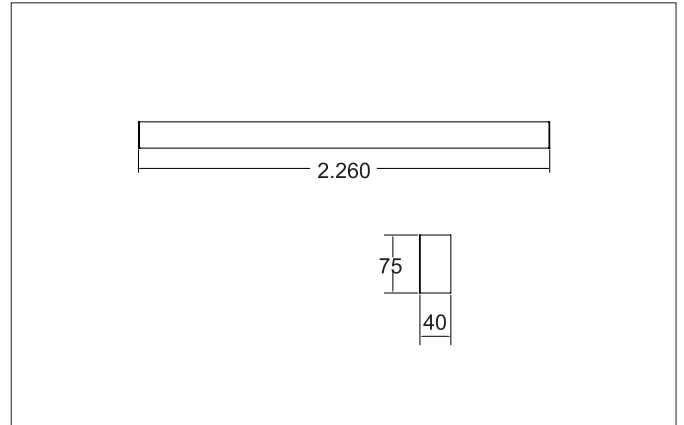

BIRO40 LED surface-mounted profile luminaire direct
Article no. 7413121032

Tender
Rectangular LED surface-mounted profile luminaire direct, luminaire length 2,260 mm, luminaire width 40 mm, height 75 mm, weight 3.790 kg, with rotationally symmetrical narrow-wide beam light distribution. Satin-finish plastic cover, rated luminous flux 7,540 lm, UGR < 25, rated wattage 56.6 W, warm white light color, most similar color temperature (CCT) 3,000 K, general color rendering index CRI > 90, service life L80/B50 at 25 °C: 113,000 h, housing material: aluminium / steel / plastic, color: textured black, permissible ambient temperature (ta): -20 °C - +25 °C, protection class (EN 61140): I, degree of protection (DIN EN 60529): IP20. With electronic control gear, DALI-DT6 dimmable.

Article data	
Article no.	7413121032
GTIN	4255752518143
Series name	BIRO40
Short description	LED surface-mounted profile luminaire direct
Material	Aluminium / Steel / Plastic
Colour	Black
Type of surface	Structure
Shape	Rectangular
Length	2,260 mm
Width	40 mm
Hight	75 mm
Weight	3.790 kg
Conformance	CE, UKCA

BIRO40 LED surface-mounted profile luminaire direct

Article no. 7413121032

Lighting technology	
Colour temperature	3.000 K
Light colour	White
Light output	Direct
Luminous flux	7,540 lm
System efficiency	133 lm/W
McAdam-Step	McAdam-Step 3
Colour rendering	CRI > 90
Reflector	Without
Beam angle	80°
Glare evaluation	UGR < 25
Light sharing	Symmetric
Adjustable color temperature	No