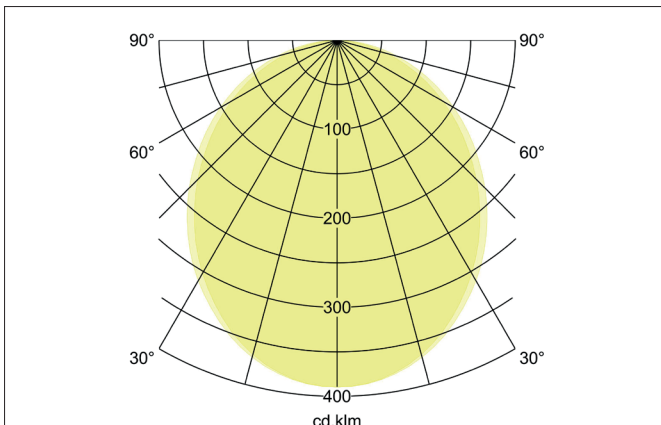

**BIRO40 LED recessed profile luminaire direct**

Article no. 7428121032

**Tender**

Rectangular LED recessed profile luminaire direct, ceiling cut-out installation depth mm, length 2,278 mm, width 40 mm, weight 3.790 kg, with rotationally symmetrical narrow-wide beam light distribution. Satin-finish plastic cover, rated luminous flux 7,540 lm, UGR < 25, rated power 56.6 W, light color warm white, most similar color temperature (CCT) 3,000 K, general color rendering index CRI > 90, service life L80/B50 at 25 °C: 113,000 h, housing material: aluminium / steel / plastic, color: textured silver, permissible ambient temperature (ta): -20 °C - +25 °C, protection class (EN 61140): I, degree of protection (DIN EN 60529): IP20. With electronic control gear, DALI-DT6 dimmable.

Article data	
Article no.	7428121032
GTIN	4255752518082
Series name	BIRO40
Short description	LED recessed profile luminaire direct
Material	Aluminium / Steel / Plastic
Colour	Silver
Type of surface	Structure
Shape	Rectangular
Length	2,278 mm
Width	40 mm
Height	75 mm
Weight	3.790 kg
Conformance	CE, UKCA

**BIRO40 LED recessed profile luminaire direct**

Article no. 7428121032

Lighting technology	
Colour temperature	3.000 K
Light colour	White
Light output	Direct
Luminous flux	7,540 lm
System efficiency	133 lm/W
McAdam-Step	McAdam-Step 3
Colour rendering	CRI > 90
Reflector	Without
Glare evaluation	UGR < 25
Light sharing	Symmetric
Adjustable color temperature	No