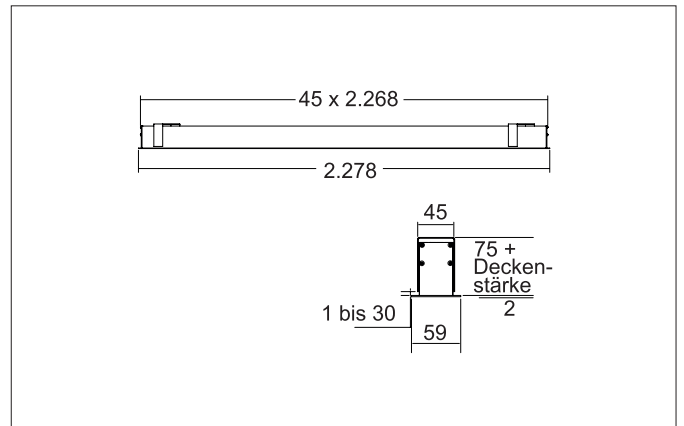

**BIRO40 LED recessed profile luminaire direct**

Article no. 7428121032

**Tender**

Rectangular LED recessed profile luminaire direct, ceiling cut-out installation depth mm, length 2,278 mm, width 40 mm, weight 3.790 kg, with rotationally symmetrical narrow-wide beam light distribution. Satin-finish plastic cover, rated luminous flux 7,540 lm, UGR < 25, rated power 56.6 W, light color warm white, most similar color temperature (CCT) 3,000 K, general color rendering index CRI > 90, service life L80/B50 at 25 °C: 113,000 h, housing material: aluminium / steel / plastic, color: textured silver, permissible ambient temperature (ta): -20 °C - +25 °C, protection class (EN 61140): I, degree of protection (DIN EN 60529): IP20. With electronic control gear, DALI-DT6 dimmable.

Article data	
Article no.	7428121032
GTIN	4255752518082
Series name	BIRO40
Short description	LED recessed profile luminaire direct
Material	Aluminium / Steel / Plastic
Colour	Silver
Type of surface	Structure
Shape	Rectangular
Length	2,278 mm
Width	40 mm
Height	75 mm
Weight	3.790 kg
Conformance	CE, UKCA

**BIRO40 LED recessed profile luminaire direct**

Article no. 7428121032

Lighting technology	
Colour temperature	3.000 K
Light colour	White
Light output	Direct
Luminous flux	7,540 lm
System efficiency	133 lm/W
McAdam-Step	McAdam-Step 3
Colour rendering	CRI > 90
Reflector	Without
Glare evaluation	UGR < 25
Light sharing	Symmetric
Adjustable color temperature	No

Packing data	
Gross weight	4.58 kg
Length of packaging	2,300 mm
Packaging width	160 mm
Packaging height	135 mm
Disposal at end of life	This product must not be disposed of with household waste. You are obliged, to dispose of such electrical waste separately. By disposing of electrical waste and other old or defective electronics separately, you support recycling or other forms of re-use. In that way you help to take care and to avoid that harmful substances get into the environment.