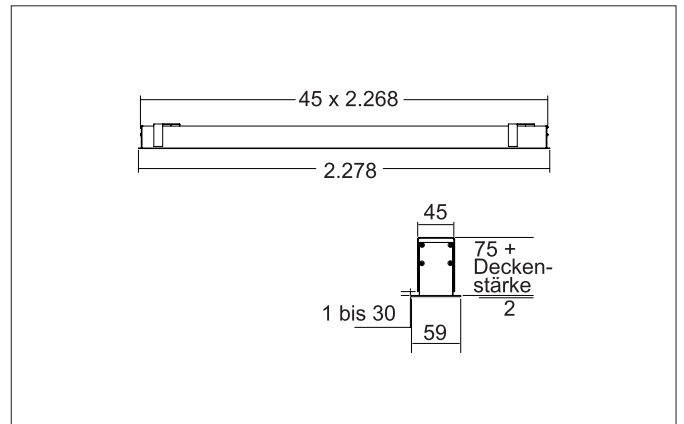

BIRO40 LED recessed profile luminaire direct

Article no. 7429122032

Tender

Rectangular LED recessed profile luminaire direct, ceiling cut-out installation depth mm, length 2,278 mm, width 40 mm, weight 3.790 kg, with rotationally symmetrical narrow-wide beam light distribution. Plastic microprismatic cover, rated luminous flux 7,540 lm, UGR < 19, rated wattage 56.6 W, light color warm white, most similar color temperature (CCT) 3,000 K, general color rendering index CRI > 90, service life L80/B50 at 25 °C: 113,000 h, housing material: aluminium / steel / plastic, color: textured black, permissible ambient temperature (ta): -20 °C - +25 °C, protection class (EN 61140): I, degree of protection (DIN EN 60529): IP20. With electronic control gear, DALI-DT6 dimmable.

Article data	
Article no.	7429122032
GTIN	4255752517177
Series name	BIRO40
Short description	LED recessed profile luminaire direct
Material	Aluminium / Steel / Plastic
Colour	Black
Type of surface	Structure
Shape	Rectangular
Length	2,278 mm
Width	40 mm
Height	75 mm
Weight	3.790 kg
Conformance	CE, UKCA

Packing data	
Gross weight	4.58 kg
Length of packaging	2,300 mm
Packaging width	160 mm
Packaging height	135 mm
Disposal at end of life	This product must not be disposed of with household waste. You are obliged, to dispose of such electrical waste separately. By disposing of electrical waste and other old or defective electronics separately, you support recycling or other forms of re-use. In that way you help to take care and to avoid that harmful substances get into the environment.