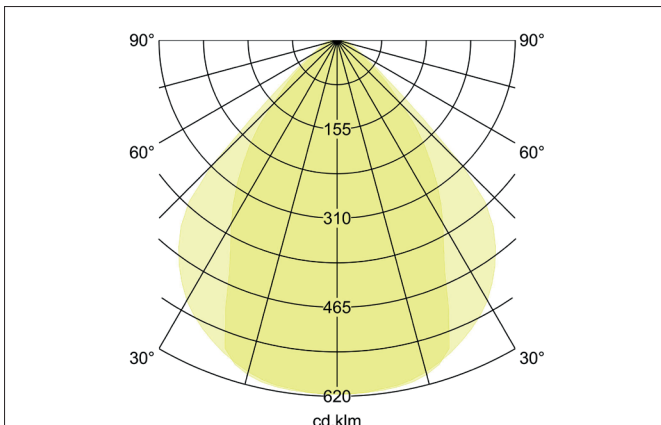

BIRO40 LED recessed profile luminaire direct

Article no. 7429122032

Tender

Rectangular LED recessed profile luminaire direct, ceiling cut-out installation depth mm, length 2,278 mm, width 40 mm, weight 3.790 kg, with rotationally symmetrical narrow-wide beam light distribution. Plastic microprismatic cover, rated luminous flux 7,540 lm, UGR < 19, rated wattage 56.6 W, light color warm white, most similar color temperature (CCT) 3,000 K, general color rendering index CRI > 90, service life L80/B50 at 25 °C: 113,000 h, housing material: aluminium / steel / plastic, color: textured black, permissible ambient temperature (ta): -20 °C - +25 °C, protection class (EN 61140): I, degree of protection (DIN EN 60529): IP20. With electronic control gear, DALI-DT6 dimmable.

Article data	
Article no.	7429122032
GTIN	4255752517177
Series name	BIRO40
Short description	LED recessed profile luminaire direct
Material	Aluminium / Steel / Plastic
Colour	Black
Type of surface	Structure
Shape	Rectangular
Length	2,278 mm
Width	40 mm
Height	75 mm
Weight	3.790 kg
Conformance	CE, UKCA

BIRO40 LED recessed profile luminaire direct

Article no. 7429122032

Lighting technology	
Colour temperature	3.000 K
Light colour	White
Light output	Direct
Luminous flux	7,540 lm
System efficiency	133 lm/W
McAdam-Step	McAdam-Step 3
Colour rendering	CRI > 90
Reflector	Without
Glare evaluation	UGR < 19
Light sharing	Symmetric
Adjustable color temperature	No