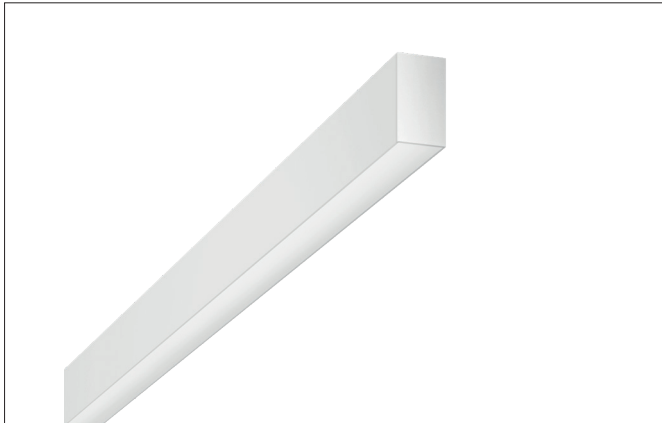

**BIRO40 2.0 LED surface-mounted profile luminaire direct**  
 Article no. 7411172032

**Tender**  
 Rectangular LED surface-mounted profile luminaire direct, luminaire length 2,260 mm, luminaire width 40 mm, height 75 mm, weight 3.79 kg, with rotationally symmetrical narrow-wide beam light distribution. Plastic microprismatic cover, rated luminous flux 2,882 lm, UGR < 19, rated wattage 24 W, light color warm white to daylight white, most similar color temperature (CCT) 2,700 - 6,500 K, general color rendering index CRI > 90, service life L80/B50 at 25 °C: 113,000 h, housing material: aluminum / steel / plastic, color: white structure, permissible ambient temperature (ta): -20 °C - +25 °C, protection class (EN 61140): I, degree of protection (DIN EN 60529): IP20. With electronic control gear, DALI-DT8 dimmable.

Article data	
Article no.	7411172032
GTIN	4255752517078
Series name	BIRO40 2.0
Short description	LED surface-mounted profile luminaire direct
Material	Aluminium / Steel / Plastic
Colour	white structure
Type of surface	Structure
Shape	Rectangular
Length	2,260 mm
Width	40 mm
Height	75 mm
Weight	3.79 kg
Conformance	CE, UKCA

## BIRO40 2.0 LED surface-mounted profile luminaire direct

Article no. 7411172032

Lighting technology	
Colour temperature	2.700 - 6.500 K
Light colour	white
Color Temperature 1	2,700 K
Color Temperature 2	4,000 K
Light output	Direct
Luminous flux	2,882 lm
Luminous flux 1	2,744 lm
Luminous flux 2	2,882 lm
System efficiency	120 lm/W
McAdam-Step	McAdam-Step 3
Colour rendering	CRI > 90
Reflector	Without
Beam angle	80°
Glare evaluation	UGR < 19
Light sharing	Symmetric
Adjustable color temperature	Infinite control