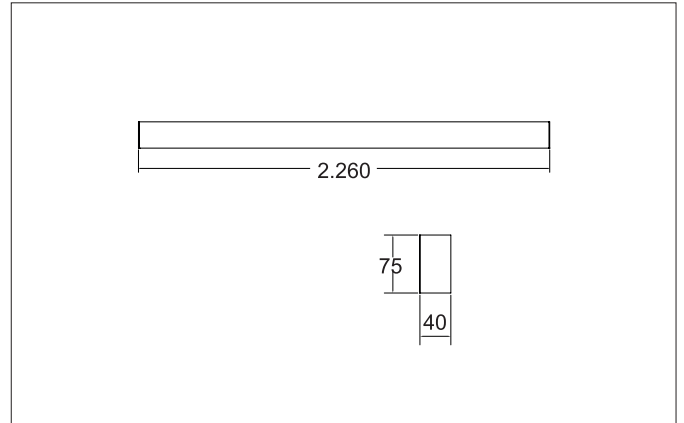

**BIRO40 2.0 LED surface-mounted profile luminaire direct**  
 Article no. 7411172032

**Tender**  
 Rectangular LED surface-mounted profile luminaire direct, luminaire length 2,260 mm, luminaire width 40 mm, height 75 mm, weight 3.79 kg, with rotationally symmetrical narrow-wide beam light distribution. Plastic microprismatic cover, rated luminous flux 2,882 lm, UGR < 19, rated wattage 24 W, light color warm white to daylight white, most similar color temperature (CCT) 2,700 - 6,500 K, general color rendering index CRI > 90, service life L80/B50 at 25 °C: 113,000 h, housing material: aluminum / steel / plastic, color: white structure, permissible ambient temperature (ta): -20 °C - +25 °C, protection class (EN 61140): I, degree of protection (DIN EN 60529): IP20. With electronic control gear, DALI-DT8 dimmable.

Article data	
Article no.	7411172032
GTIN	4255752517078
Series name	BIRO40 2.0
Short description	LED surface-mounted profile luminaire direct
Material	Aluminium / Steel / Plastic
Colour	white structure
Type of surface	Structure
Shape	Rectangular
Length	2,260 mm
Width	40 mm
Height	75 mm
Weight	3.79 kg
Conformance	CE, UKCA

## BIRO40 2.0 LED surface-mounted profile luminaire direct

Article no. 7411172032

Lighting technology	
Colour temperature	2.700 - 6.500 K
Light colour	white
Color Temperature 1	2,700 K
Color Temperature 2	4,000 K
Light output	Direct
Luminous flux	2,882 lm
Luminous flux 1	2,744 lm
Luminous flux 2	2,882 lm
System efficiency	120 lm/W
McAdam-Step	McAdam-Step 3
Colour rendering	CRI > 90
Reflector	Without
Beam angle	80°
Glare evaluation	UGR < 19
Light sharing	Symmetric
Adjustable color temperature	Infinite control