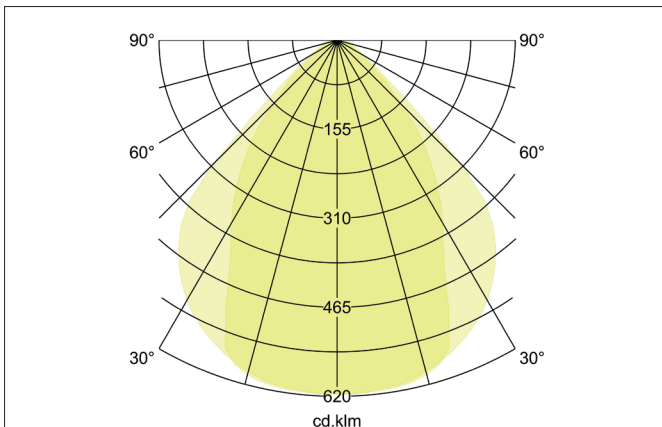

**BIRO40 2.0 LED surface-mounted profile luminaire direct**  
 Article no. 7411172032

**Tender**  
 Rectangular LED surface-mounted profile luminaire direct, luminaire length 2,260 mm, luminaire width 40 mm, height 75 mm, weight 3.79 kg, with rotationally symmetrical narrow-wide beam light distribution. Plastic microprismatic cover, rated luminous flux 2,882 lm, UGR < 19, rated wattage 24 W, light color warm white to daylight white, most similar color temperature (CCT) 2,700 - 6,500 K, general color rendering index CRI > 90, service life L80/B50 at 25 °C: 113,000 h, housing material: aluminum / steel / plastic, color: white structure, permissible ambient temperature (ta): -20 °C - +25 °C, protection class (EN 61140): I, degree of protection (DIN EN 60529): IP20. With electronic control gear, DALI-DT8 dimmable.

Article data	
Article no.	7411172032
GTIN	4255752517078
Series name	BIRO40 2.0
Short description	LED surface-mounted profile luminaire direct
Material	Aluminium / Steel / Plastic
Colour	white structure
Type of surface	Structure
Shape	Rectangular
Length	2,260 mm
Width	40 mm
Height	75 mm
Weight	3.79 kg
Conformance	CE, UKCA

## BIRO40 2.0 LED surface-mounted profile luminaire direct

Article no. 7411172032

Lighting technology	
Colour temperature	2.700 - 6.500 K
Light colour	white
Color Temperature 1	2,700 K
Color Temperature 2	4,000 K
Light output	Direct
Luminous flux	2,882 lm
Luminous flux 1	2,744 lm
Luminous flux 2	2,882 lm
System efficiency	120 lm/W
McAdam-Step	McAdam-Step 3
Colour rendering	CRI > 90
Reflector	Without
Beam angle	80°
Glare evaluation	UGR < 19
Light sharing	Symmetric
Adjustable color temperature	Infinite control