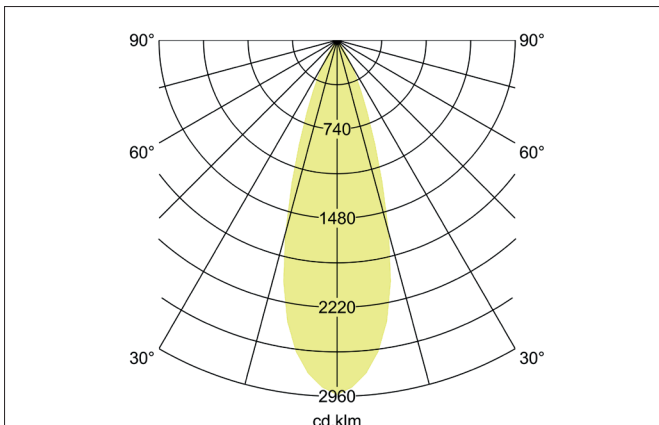

**MINI LED track spotlight, rotatable and pivotable, DALI dimmable**

Article no. 88393184DA

Light.  
For Generations.**Tender**

LED track spotlight, rotatable and pivotable, DALI dimmable, Round. Luminaire diameter 71.0 mm, Height 200.0 mm Weight 0.839 kg, Reflector silver with rotationssymmetrical, deep, wide distributed light intensity. Cover glass transparent. Luminous flux 2.876 lm, Power 1 x 23 W, Light colour neutral white, Correlated color temperature (CCT) 4.000 K, Colour rendering index CRI > 90, Housing material: Aluminium, Colour: Black structure, Permissible ambient temperature (ta): -20 °C - +25 °C, Protection class (EN 61140): I, Degree of protection (DIN EN 60529): IP20. With electronic driver, DALI dimmable.

Article data	
Article no.	88393184DA
GTIN	4251433988724
Series name	MINI
Short description	LED track spotlight, rotatable and pivotable, DALI dimmable
Material	Aluminium
Colour	Black
Type of surface	Structure
Shape	Round
Outer diameter	71 mm
Length	71 mm
Width	71 mm
Height	200 mm
Weight	0.839 kg
Conformance	CE, UKCA

**MINI LED track spotlight, rotatable and pivotable, DALI dimmable**Light.  
For Generations.

Article no. 88393184DA

Lighting technology	
Colour temperature	4.000 K
Light colour	White
Luminous flux	2,876 lm
System efficiency	125 lm/W
Colour rendering	CRI > 90
Reflector	High-gloss
Reflector colour	silver
Beam angle	36°
Light sharing	Symmetric
Adjustable color temperature	No