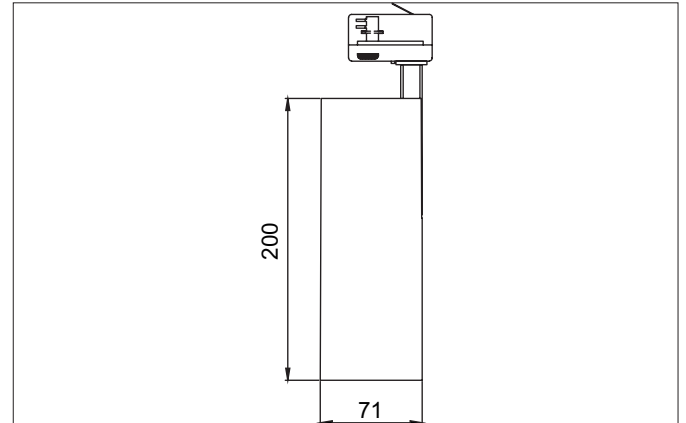

**MINI LED track spotlight, rotatable and pivotable, DALI dimmable**

Article no. 88393184DA

Light.  
For Generations.**Tender**

LED track spotlight, rotatable and pivotable, DALI dimmable, Round. Luminaire diameter 71.0 mm, Height 200.0 mm Weight 0.839 kg, Reflector silver with rotationssymmetrical, deep, wide distributed light intensity. Cover glass transparent. Luminous flux 2.876 lm, Power 1 x 23 W, Light colour neutral white, Correlated color temperature (CCT) 4.000 K, Colour rendering index CRI > 90, Housing material: Aluminium, Colour: Black structure, Permissible ambient temperature (ta): -20 °C - +25 °C, Protection class (EN 61140): I, Degree of protection (DIN EN 60529): IP20. With electronic driver, DALI dimmable.

Article data	
Article no.	88393184DA
GTIN	4251433988724
Series name	MINI
Short description	LED track spotlight, rotatable and pivotable, DALI dimmable
Material	Aluminium
Colour	Black
Type of surface	Structure
Shape	Round
Outer diameter	71 mm
Length	71 mm
Width	71 mm
Height	200 mm
Weight	0.839 kg
Conformance	CE, UKCA

**MINI LED track spotlight, rotatable and pivotable, DALI dimmable**Light.  
For Generations.

Article no. 88393184DA

Lighting technology	
Colour temperature	4.000 K
Light colour	White
Luminous flux	2,876 lm
System efficiency	125 lm/W
Colour rendering	CRI > 90
Reflector	High-gloss
Reflector colour	silver
Beam angle	36°
Light sharing	Symmetric
Adjustable color temperature	No

Packing data	
Gross weight	0.968 kg
Length of packaging	295 mm
Packaging width	120 mm
Packaging height	170 mm
Disposal at end of life	This product must not be disposed of with household waste. You are obliged, to dispose of such electrical waste separately. By disposing of electrical waste and other old or defective electronics separately, you support recycling or other forms of re-use. In that way you help to take care and to avoid that harmful substances get into the environment.