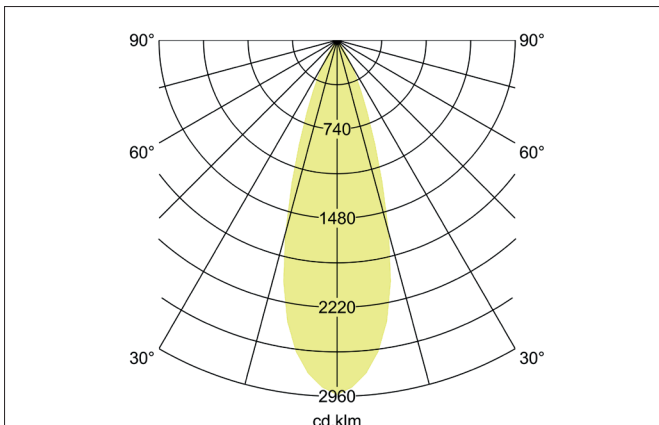

**MINI LED track spotlight, rotatable and pivotable, DALI dimmable**

Article no. 88393685DA

Light.  
For Generations.**Tender**

LED track spotlight, rotatable and pivotable, DALI dimmable, Round. Luminaire diameter 71.0 mm, Height 200.0 mm Weight 0.839 kg, Reflector silver with rotationssymmetrical, deep, wide distributed light intensity. Cover glass transparent. Luminous flux 2.779 lm, Power 1 x 23 W, Light colour neutral white, Correlated color temperature (CCT) 3.500 K, Colour rendering index CRI > 90, Housing material: Aluminium, Colour: Silver structure, Permissible ambient temperature (ta): -20 °C - +25 °C, Protection class (EN 61140): I, Degree of protection (DIN EN 60529): IP20. With electronic driver, DALI dimmable.

Article data	
Article no.	88393685DA
GTIN	4251433988762
Series name	MINI
Short description	LED track spotlight, rotatable and pivotable, DALI dimmable
Material	Aluminium
Colour	Silver
Type of surface	Structure
Shape	Round
Outer diameter	71 mm
Length	71 mm
Width	71 mm
Height	200 mm
Weight	0.839 kg
Conformance	CE, UKCA

**MINI LED track spotlight, rotatable and pivotable, DALI dimmable**Light.  
For Generations.

Article no. 88393685DA

Lighting technology	
Colour temperature	3.500 K
Light colour	White
Luminous flux	2,779 lm
System efficiency	121 lm/W
Colour rendering	CRI > 90
Reflector	High-gloss
Reflector colour	silver
Beam angle	36°
Light sharing	Symmetric
Adjustable color temperature	No