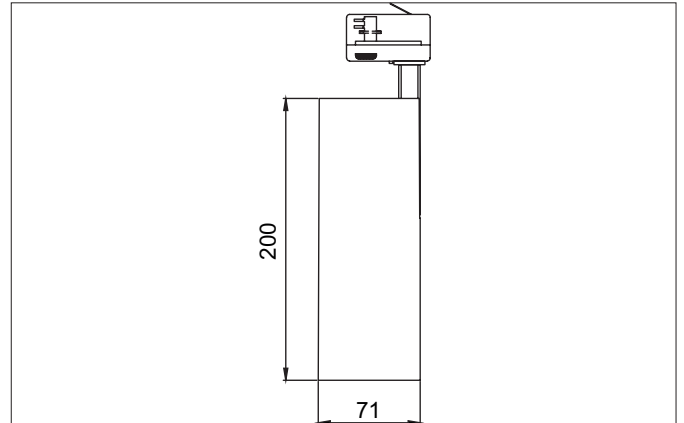

**MINI LED track spotlight, rotatable and pivotable, DALI dimmable**

Article no. 88393685DA

Light.  
For Generations.**Tender**

LED track spotlight, rotatable and pivotable, DALI dimmable, Round. Luminaire diameter 71.0 mm, Height 200.0 mm Weight 0.839 kg, Reflector silver with rotationssymmetrical, deep, wide distributed light intensity. Cover glass transparent. Luminous flux 2.779 lm, Power 1 x 23 W, Light colour neutral white, Correlated color temperature (CCT) 3.500 K, Colour rendering index CRI > 90, Housing material: Aluminium, Colour: Silver structure, Permissible ambient temperature (ta): -20 °C - +25 °C, Protection class (EN 61140): I, Degree of protection (DIN EN 60529): IP20. With electronic driver, DALI dimmable.

Article data	
Article no.	88393685DA
GTIN	4251433988762
Series name	MINI
Short description	LED track spotlight, rotatable and pivotable, DALI dimmable
Material	Aluminium
Colour	Silver
Type of surface	Structure
Shape	Round
Outer diameter	71 mm
Length	71 mm
Width	71 mm
Height	200 mm
Weight	0.839 kg
Conformance	CE, UKCA

Mounting technology	
Mounting method	Surface mounting
Place of installation	Ceiling-mounted
Adjustability	Rotatable and adjustable head
Swivel angle	180°
Rotation angle	350°
Head adjustable angle	180°
Material cover	Glass transparent
Suitable for through-wiring	No

Packing data	
Gross weight	0.968 kg
Length of packaging	295 mm
Packaging width	120 mm
Packaging height	170 mm
Disposal at end of life	This product must not be disposed of with household waste. You are obliged, to dispose of such electrical waste separately. By disposing of electrical waste and other old or defective electronics separately, you support recycling or other forms of re-use. In that way you help to take care and to avoid that harmful substances get into the environment.