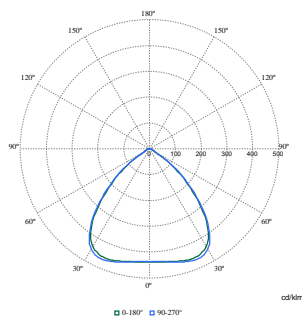

Photometrische Daten

Polar Normal (separate) - BY580PI - 910505102895