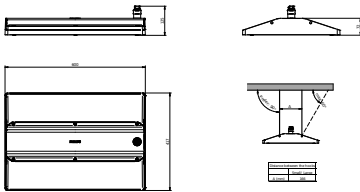

GentleSpace Gen4

Lebensdauerkennwerte (IEC-konform)

Ausfallrate des Betriebsgeräts bei mittlerer Nutzlebensdauer von 100.000 Std. 10 %

Lichtstromstabilität (EN-IEC 62722-2-1) bei mittlerer Nutzlebensdauer* von 50.000 Std. -

Lichtstromstabilität (EN-IEC 62722-2-1) bei mittlerer Nutzlebensdauer* von 100.000 Std. L85

Produktdaten

Bestell-Produktname BY581P 350S/840 DIA MB GC SI
Gesamtbezeichnung des Produkts BY581P 350S/840 DIA MB GC SI

Gesamt-Produktcode	872016959437100
Bestellcode	59437100
Material-Nr. (12NC)	910505102902
Anzahl pro Verpackung	1
EAN/UPC – Produkt/Kiste	8720169594371
Zähler - Pakete pro Außenkarton	1
EAN Umverpackung	8720169594371
Produktfamiliencode	BY581P [Gentlespace gen4 Large]

Abmessungsskizzen

BY581P, BY583P suspended