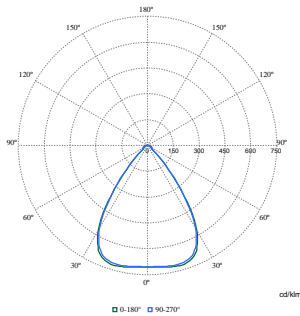

Photometrische Daten

Polar Normal (separate) - BY580PI - 910505102902