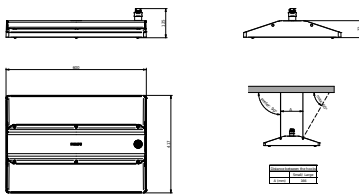

GentleSpace Gen4

EU RoHS-konform	Ja
Bemessungsumgebungstemperatur (Tq)	25 °C
Flackerwert (PstLM) – Flackerwert gemäß EN 61000-3-3	0,12
Messung der Sichtbarkeit des Stroboskopeffekts (SVM)	0,07
Umgebungstemperaturbereich	0 °C bis 25 °C

Initialkennwerte (IEC-konform)

Lichtstromtoleranz	+/-10%
Anfängliche Farbsättigung	(0.383, 0.377) SDCM 3
Toleranz Leistungsaufnahme	+/-5%

Lebensdauer kennwerte (IEC-konform)

Ausfallrate des Betriebsgeräts bei mittlerer Nutzlebensdauer von 100.000 Std.	10 %
Lichtstromstabilität (EN-IEC 62722-2-1) bei mittlerer Nutzlebensdauer* von 50.000 Std.	-

Lichtstromstabilität (EN-IEC 62722-2-1) bei mittlerer Nutzlebensdauer* von 100.000 Std.	L85

Produktdaten

Bestell-Produktname	BY581P 250S/840 DIA HE WB GC SI ELD3
Gesamtbezeichnung des Produkts	BY581P 250S/840 DIA HE WB GC SI ELD3
Gesamt-Produktcode	872016959433300
Bestellcode	59433300
Material-Nr. (12NC)	910505102897
Anzahl pro Verpackung	1
EAN/UPC – Produkt/Kiste	8720169594333
Zähler - Pakete pro Außenkarton	1
EAN Umverpackung	8720169594333
Produktfamiliencode	BY581P [Gentlespace gen4 Large]

Abmessungsskizzen

BY581P, BY583P suspended