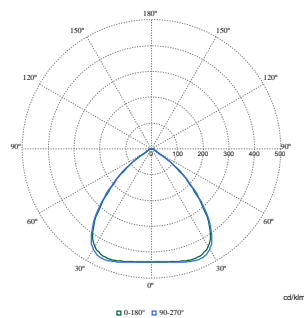

Photometrische Daten

Polar Normal (separate) - BY580PI - 910505102897