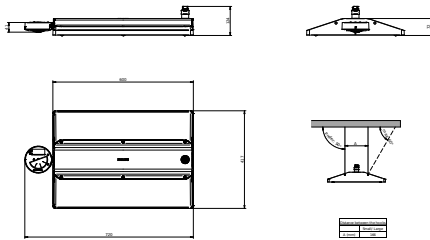

GentleSpace Gen4

EU RoHS-konform	Ja
Bemessungsumgebungstemperatur (Tq)	25 °C
Flackerwert (PstLM) – Flackerwert gemäß EN 61000-3-3	1
Messung der Sichtbarkeit des Stroboskopeffekts (SVM)	0,4
Umgebungstemperaturbereich	0 °C bis 25 °C

Initialkennwerte (IEC-konform)

Lichtstromtoleranz	+/-10%
Anfängliche Farbsättigung	(0.380, 0.375) SDCM 3
Toleranz Leistungsaufnahme	+/-5%

Lebensdauer kennwerte (IEC-konform)

Ausfallrate des Betriebsgeräts bei mittlerer Nutzlebensdauer von 100.000 Std.	10 %
Lichtstromstabilität (EN-IEC 62722-2-1) bei mittlerer Nutzlebensdauer* von 50.000 Std.	-

Lichtstromstabilität (EN-IEC 62722-2-1) bei mittlerer Nutzlebensdauer* von 100.000 Std.	L85

Produktdaten

Bestell-Produktname	BY581X 250S/840 SIA WB GC SI ELW3 H4
Gesamtbezeichnung des Produkts	BY581X 250S/840 SIA WB GC SI ELW3 H4
Gesamt-Produktcode	872016959405000
Bestellcode	59405000
Material-Nr. (12NC)	910505102869
Anzahl pro Verpackung	1
EAN/UPC – Produkt/Kiste	8720169594050
Zähler - Pakete pro Außenkarton	1
EAN Umverpackung	8720169594050
Produktfamiliencode	BY581X [Gentlespace gen4 Interact]

Abmessungsskizzen

BY581X suspended