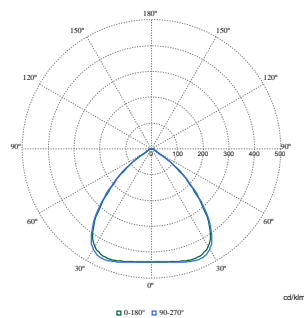

Photometrische Daten

Polar Normal (separate) - BY580PI - 910505102869