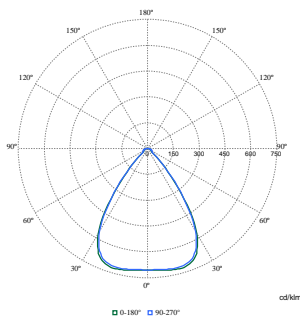

Photometrische Daten

Polar Normal (separate) - BY580PI - 910505102906