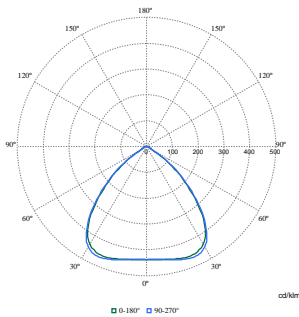

Photometrische Daten

Polar Normal (separate) - BY580PI - 910505102867