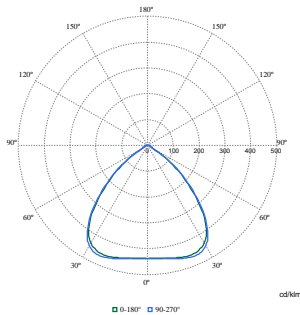

Photometrische Daten

Polar Normal (separate) - BY580PI - 910505102875