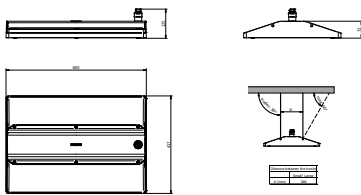

GentleSpace Gen4

Lichtstromstabilität (EN-IEC 62722-2-1) bei mittlerer Nutzlebensdauer* von 50.000 Std.	-
Lichtstromstabilität (EN-IEC 62722-2-1) bei mittlerer Nutzlebensdauer* von 100.000 Std.	L85

Produktdaten

Bestell-Produktname	BY581P 250S/840 PSU HE WB GC SI
Gesamtbezeichnung des Produkts	BY581P 250S/840 PSU HE WB GC SI
Gesamt-Produktcode	872016959411100

Bestellcode	59411100
Material-Nr. (12NC)	910505102875
Anzahl pro Verpackung	1
EAN/UPC – Produkt/Kiste	8720169594111
Zähler – Pakete pro Außenkarton	1
EAN Umverpackung	8720169594111
Produktfamiliencode	BY581P [Gentlespace gen4 Large]

Abmessungsskizzen

BY581P, BY583P suspended