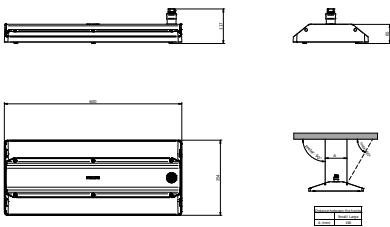

GentleSpace Gen4

Lichtstromstabilität (EN-IEC 62722-2-1) bei mittlerer Nutzlebensdauer* von 50.000 Std.	-
Lichtstromstabilität (EN-IEC 62722-2-1) bei mittlerer Nutzlebensdauer* von 100.000 Std.	L85
Produktdaten	
Bestell-Produktname	BY580P 170S/840 DIA HE WB PC SI
Gesamtbezeichnung des Produkts	BY580P 170S/840 DIA HE WB PC SI
Gesamt-Produktcode	872016959426500

Bestellcode	59426500
Material-Nr. (12NC)	910505102890
Anzahl pro Verpackung	1
EAN/UPC – Produkt/Kiste	8720169594265
Zähler – Pakete pro Außenkarton	1
EAN Umverpackung	8720169594265
Produktfamiliencode	BY580P [Gentlespace gen4 Small]

Abmessungsskizzen

BY580P, BY582P suspended