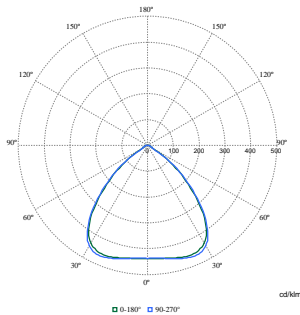

Photometrische Daten

Polar Normal (separate) - BY580PI - 910505102890