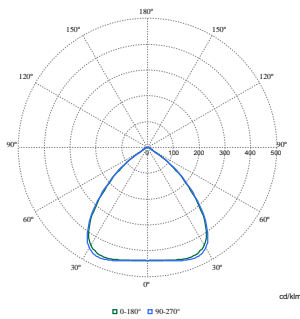

Photometrische Daten

Polar Normal (separate) - BY580PI - 910505102936