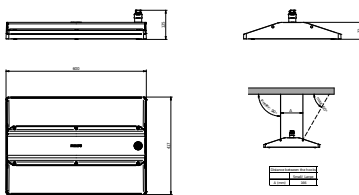

GentleSpace Gen4

Toleranz Leistungsaufnahme	+/-5%
Lebensdauerkenwerte (IEC-konform)	
Ausfallrate des Betriebsgeräts bei mittlerer Nutzlebensdauer von 100.000 Std.	10 %
Lichtstromstabilität (EN-IEC 62722-2-1) bei mittlerer Nutzlebensdauer* von 50.000 Std.	-
Lichtstromstabilität (EN-IEC 62722-2-1) bei mittlerer Nutzlebensdauer* von 100.000 Std.	L85

Produktdaten

Bestell-Produktname	BY581P 250S/840 DIA HE WB PC SI

Gesamtbezeichnung des Produkts	BY581P 250S/840 DIA HE WB PC SI
Gesamt-Produktcode	872016959427200
Bestellcode	59427200
Material-Nr. (12NC)	910505102891
Anzahl pro Verpackung	1
EAN/UPC – Produkt/Kiste	8720169594272
Zähler – Pakete pro Außenkarton	1
EAN Umverpackung	8720169594272
Produktfamiliencode	BY581P [Gentlespace gen4 Large]

Abmessungsskizzen

BY581P, BY583P suspended