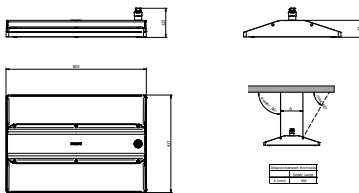

GentleSpace Gen4

Toleranz Leistungsaufnahme	+/-5%
Lebensdauerkenwerte (IEC-konform)	
Ausfallrate des Betriebsgeräts bei mittlerer Nutzlebensdauer von 100.000 Std.	10 %
Lichtstromstabilität (EN-IEC 62722-2-1) bei mittlerer Nutzlebensdauer* von 50.000 Std.	-
Lichtstromstabilität (EN-IEC 62722-2-1) bei mittlerer Nutzlebensdauer* von 100.000 Std.	L85

Produktdaten

Bestell-Produktname	BY581P 250S/840 DIA HE MB GC SI

Gesamtbezeichnung des Produkts	BY581P 250S/840 DIA HE MB GC SI
Gesamt-Produktcode	872016959440100
Bestellcode	59440100
Material-Nr. (12NC)	910505102905
Anzahl pro Verpackung	1
EAN/UPC – Produkt/Kiste	8720169594401
Zähler – Pakete pro Außenkarton	1
EAN Umverpackung	8720169594401
Produktfamiliencode	BY581P [Gentlespace gen4 Large]

Abmessungsskizzen

BY581P, BY583P suspended